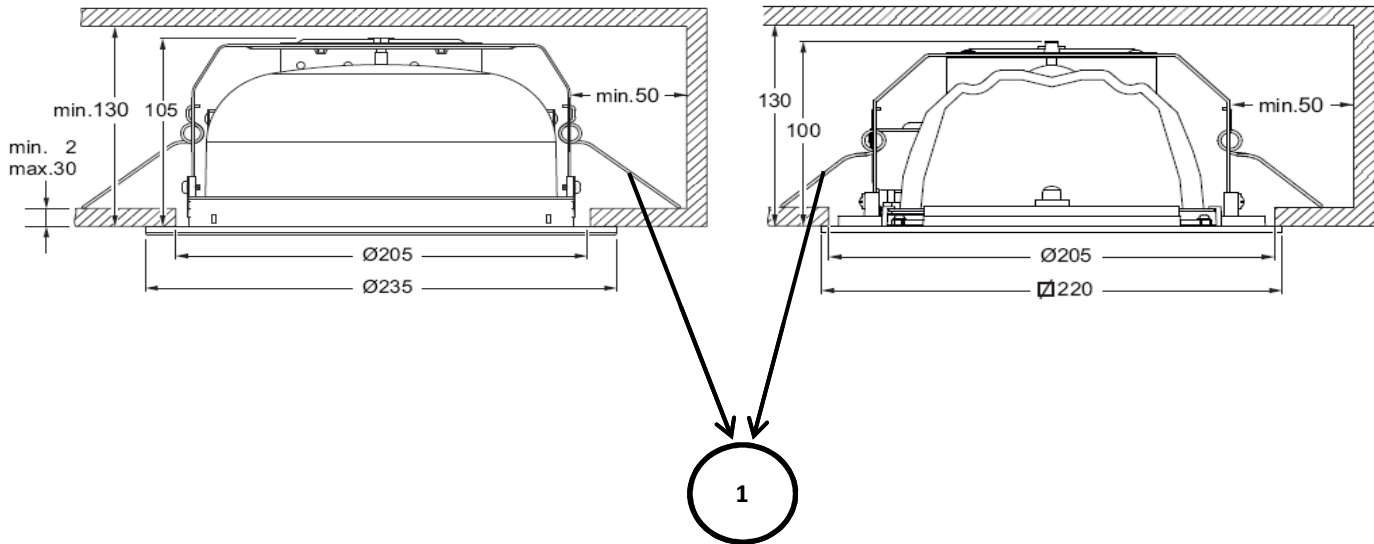

Service Manual

FBH024 & FBH026

Latina 2

FBH024 Round version

Delivered with or without glass

FBH026 Square version

Always delivered with glass

[Return
to
Index](#)

PHILIPS

FBH024 round

FBH026 square

Spare Parts for FBH024&026 initially delivered with glass

Number	Service 12nc	Description
1	992200110669	FBH020/022/024/026 CEILING SPRING
2	992200110670	FBH024 ROUND FROSTED GLASS
3	992200110671	FBH024 ROUND DOTTED GLASS
4	992200110672	FBH026 SQUARE GLASS