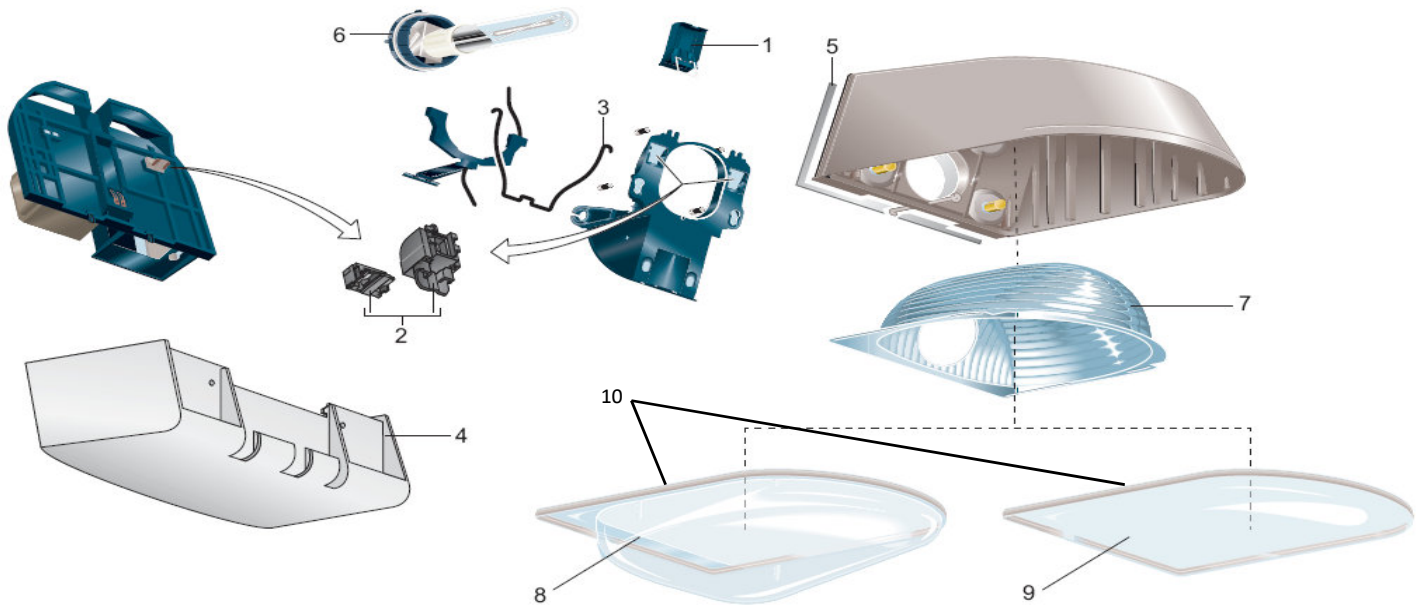

Modula P

HGS306/406 & SGS306/406

Massilia 11

Modula G

[Back to Index](#)

PHILIPS

Number	Service 12nc	Description	Massilia	Modula
1	532241760219	H/SGS305&306 CLIP (black)	10&11	P&G
2	532229040494	H/SGS305&306 CONNECTION BLOCK	10&11	P&G
3	532249271495	H/SGS305&306 SPRING REAR COVER PHILIPS	10&11	-
3	532249211371	H/SGS305&306 SPRING REAR COVER MAZDA	-	P&G
4	532244792221	H/SGS305 REAR HOUSING PHILIPS	10	-
4	532244792225	H/SGS306 REAR HOUSING PHILIPS	11	-
4	532244111884	H/SGS305 REAR HOUSING MAZDA	-	P
4	532244111885	H/SGS306 REAR HOUSING MAZDA	-	G
4	996500008307	H/SGS405 REAR HOUSING PHILIPS	10	-
4	996500008308	H/SGS406 REAR HOUSING PHILIPS	11	-
5	992200110496	H/SGS305&306 GASKET	10&11	P&G
6	532225530242	H/SGS305 LAMPHOLDER E40 (T-POT)	10	P
6	532225530246	H/SGS306 LAMPHOLDER E40 (T-POT) ←	11	-
6	532225510363	H/SGS306 LAMPHOLDER E40 (T-POT) Please order Massilia version	-	G
6	532225530239	H/SGS305 LAMPHOLDER E40 (O-POT)	10	-
6	532225530245	H/SGS306 LAMPHOLDER E40 (O-POT)	11	-
6	532225530241	H/SGS305 LAMPHOLDER E27 (T-POT)	10	P
6	532225530238	H/SGS305 LAMPHOLDER E27 (O-POT)	10	-
7	532238020468	H/SGS305 REFLECTOR (T-POT)	10	-
7	532238020473	H/SGS306 REFLECTOR (T-POT)	11	-
7	532238020469	H/SGS305 REFLECTOR (O-POT)	10	-
7	532238020472	H/SGS306 REFLECTOR (O-POT)	11	-
7	532238010178	H&SGS305 REFLECTOR SLV	-	P
7	532238010176	H&SGS306 REFLECTOR SLV	-	G
8	532246242079	H/SGS305 BOWL ASSY	10	P
8	532246210863	H/SGS306 BOWL PMMI >= 250W	11	G
8	992200110214	H/SGS306 BOWL PC <= 150W	11	G
9	532246242224	H/SGS305 FLAT GLASS	10	P
9	532246242225	H/SGS306 FLAT GLASS	11	G
10	992200110673	H/SGS306 GASKET	11	G