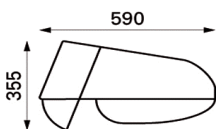

Service Manual

HGS305, HGS306, SGS305 & SGS306 (Plastic Canopy)

HGS405, HGS406, SGS405 & SGS406 (Aluminium canopy)

TRAFFICVISION

Massilia 10&11 (Philips) Modula P&G (Mazda)

HGS305/405 & SGS305/405

Massilia 10

Modula P

HGS306/406 & SGS306/406

Massilia 11

Modula G

[Back to Index](#)

PHILIPS

Number	Service 12nc	Description	Massilia	Modula
1	532241760219	H/SGS305&306 CLIP (black)	10&11	P&G
2	532229040494	H/SGS305&306 CONNECTION BLOCK	10&11	P&G
3	532249271495	H/SGS305&306 SPRING REAR COVER PHILIPS	10&11	-
3	532249211371	H/SGS305&306 SPRING REAR COVER MAZDA	-	P&G
4	532244792221	H/SGS305 REAR HOUSING PHILIPS	10	-
4	532244792225	H/SGS306 REAR HOUSING PHILIPS	11	-
4	532244111884	H/SGS305 REAR HOUSING MAZDA	-	P
4	532244111885	H/SGS306 REAR HOUSING MAZDA	-	G
4	996500008307	H/SGS405 REAR HOUSING PHILIPS	10	-
4	996500008308	H/SGS406 REAR HOUSING PHILIPS	11	-
5	992200110496	H/SGS305&306 GASKET	10&11	P&G
6	532225530242	H/SGS305 LAMPHOLDER E40 (T-POT)	10	P
6	532225530246	H/SGS306 LAMPHOLDER E40 (T-POT) ←	11	-
6	532225510363	H/SGS306 LAMPHOLDER E40 (T-POT) Please order Massilia version	-	G
6	532225530239	H/SGS305 LAMPHOLDER E40 (O-POT)	10	-
6	532225530245	H/SGS306 LAMPHOLDER E40 (O-POT)	11	-
6	532225530241	H/SGS305 LAMPHOLDER E27 (T-POT)	10	P
6	532225530238	H/SGS305 LAMPHOLDER E27 (O-POT)	10	-
7	532238020468	H/SGS305 REFLECTOR (T-POT)	10	-
7	532238020473	H/SGS306 REFLECTOR (T-POT)	11	-
7	532238020469	H/SGS305 REFLECTOR (O-POT)	10	-
7	532238020472	H/SGS306 REFLECTOR (O-POT)	11	-
7	532238010178	H&SGS305 REFLECTOR SLV	-	P
7	532238010176	H&SGS306 REFLECTOR SLV	-	G
8	532246242079	H/SGS305 BOWL ASSY	10	P
8	532246210863	H/SGS306 BOWL PMMI >= 250W	11	G
8	992200110214	H/SGS306 BOWL PC <= 150W	11	G
9	532246242224	H/SGS305 FLAT GLASS	10	P
9	532246242225	H/SGS306 FLAT GLASS	11	G
10	992200110673	H/SGS306 GASKET	11	G