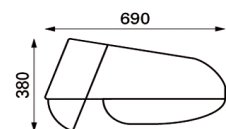

Service Manual

HGS305, HGS306, SGS305 & SGS306 (Plastic Canopy)

HGS405, HGS406, SGS405 & SGS406 (Aluminium canopy)

TRAFFICVISION

Massilia 10&11 (Philips) Modula P&G (Mazda)

HGS305/405 & SGS305/405

Massilia 10

Modula P

HGS306/406 & SGS306/406

Massilia 11

Modula G

[Back to Index](#)

PHILIPS

Number	Service 12nc	Description	Massilia	Modula
1	532241760219	H/SGS305&306 CLIP (black)	10&11	P&G
2	532229040494	H/SGS305&306 CONNECTION BLOCK	10&11	P&G
3	532249271495	H/SGS305&306 SPRING REAR COVER PHILIPS	10&11	-
3	532249211371	H/SGS305&306 SPRING REAR COVER MAZDA	-	P&G
4	532244792221	H/SGS305 REAR HOUSING PHILIPS	10	-
4	532244792225	H/SGS306 REAR HOUSING PHILIPS	11	-
4	532244111884	H/SGS305 REAR HOUSING MAZDA	-	P
4	532244111885	H/SGS306 REAR HOUSING MAZDA	-	G
4	996500008307	H/SGS405 REAR HOUSING PHILIPS	10	-
4	996500008308	H/SGS406 REAR HOUSING PHILIPS	11	-
5	992200110496	H/SGS305&306 GASKET	10&11	P&G
6	532225530242	H/SGS305 LAMPHOLDER E40 (T-POT)	10	P
6	532225530246	H/SGS306 LAMPHOLDER E40 (T-POT) ←	11	-
6	532225510363	H/SGS306 LAMPHOLDER E40 (T-POT) Please order Massilia version	-	G
6	532225530239	H/SGS305 LAMPHOLDER E40 (O-POT)	10	-
6	532225530245	H/SGS306 LAMPHOLDER E40 (O-POT)	11	-
6	532225530241	H/SGS305 LAMPHOLDER E27 (T-POT)	10	P
6	532225530238	H/SGS305 LAMPHOLDER E27 (O-POT)	10	-
7	532238020468	H/SGS305 REFLECTOR (T-POT)	10	-
7	532238020473	H/SGS306 REFLECTOR (T-POT)	11	-
7	532238020469	H/SGS305 REFLECTOR (O-POT)	10	-
7	532238020472	H/SGS306 REFLECTOR (O-POT)	11	-
7	532238010178	H&SGS305 REFLECTOR SLV	-	P
7	532238010176	H&SGS306 REFLECTOR SLV	-	G
8	532246242079	H/SGS305 BOWL ASSY	10	P
8	532246210863	H/SGS306 BOWL PMMI >= 250W	11	G
8	992200110214	H/SGS306 BOWL PC <= 150W	11	G
9	532246242224	H/SGS305 FLAT GLASS	10	P
9	532246242225	H/SGS306 FLAT GLASS	11	G
10	992200110673	H/SGS306 GASKET	11	G