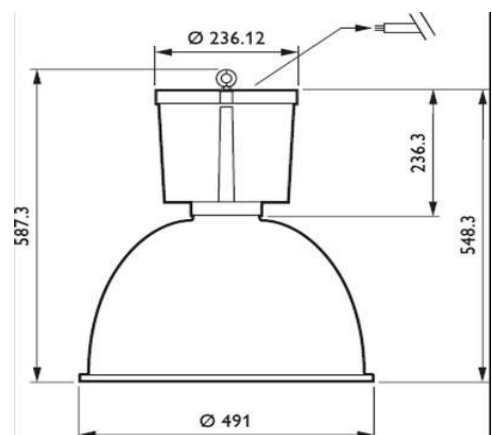

Service Manual

HPK080

Basic Highbay

[Return
to
Index](#)

PHILIPS

Number	Service 12nc	Description
1	992200110531	HPK080 REFLECTOR (aluminium)
2	992200110532	HPK080 LAMPHOLDER
3	992200110533	HPK080 GLASS COVER ASSY (incl. clips&gasket)