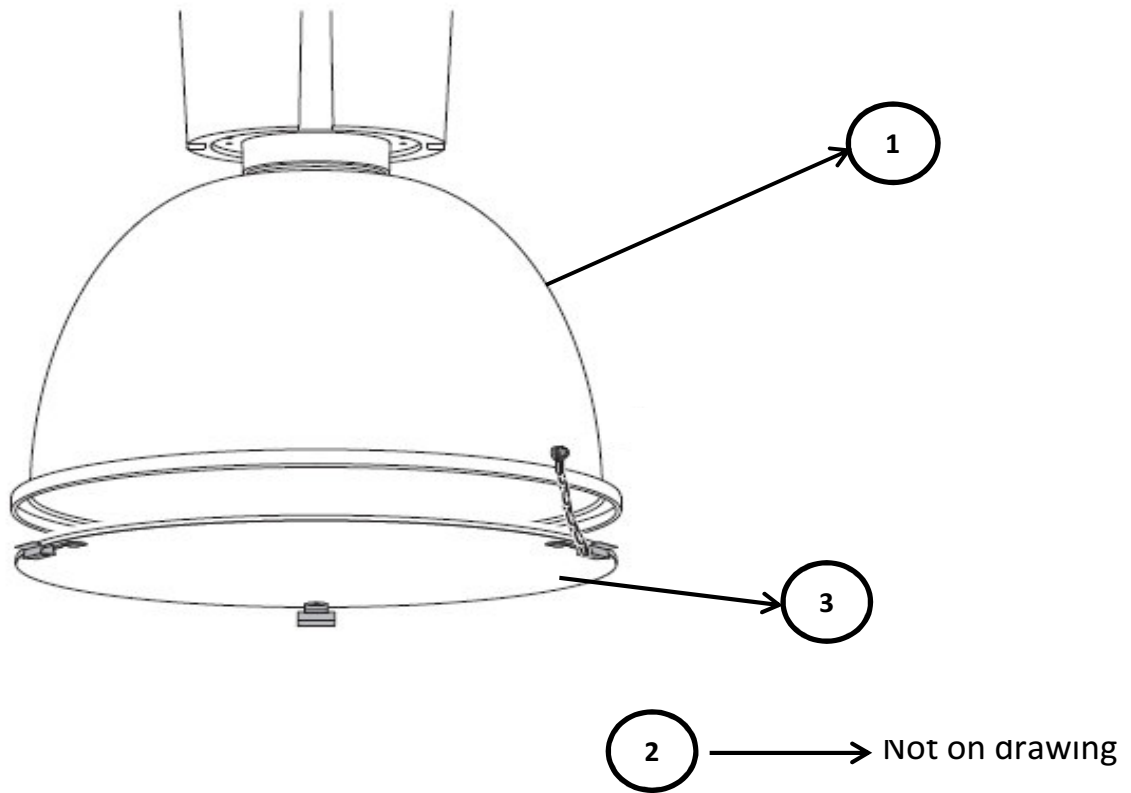

Service Manual

HPK080

Basic Highbay

[Return
to
Index](#)

PHILIPS

Number	Service 12nc	Description
1	992200110531	HPK080 REFLECTOR (aluminium)
2	992200110532	HPK080 LAMPHOLDER
3	992200110533	HPK080 GLASS COVER ASSY (incl. clips&gasket)