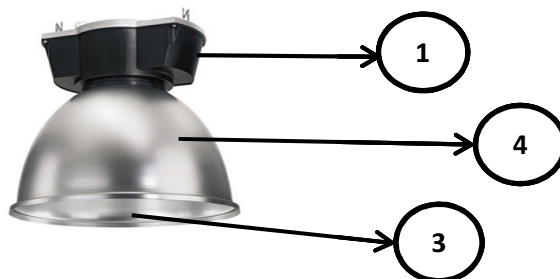

# PHILIPS

Data subject to change

Number	Service 12nc	Description
1	992200110303	HPK150 PLASTIC WIRING HOUSING CABANA (1
2	992200110419	HPK150 BAJONET RING
3	910502597018	ZPK150 GC (Glass Cover including clips, gasket& safety rope) (2
4	910502597118	GPK150 R (Reflector) (2
5	910502597218	ZPK150 MB (Mounting Bracket) (2
All types	Lampholder	BJB 29404.8001.00 Lampholder E40 ø 70x85 (3
HPI/HPL250W 230V	Ballast	ELT VMI 25/23-3-P 250W 230V ELT code: 5112411
HPI/HPL250W 230V	Ignitor	ELT AH-002-D Sin-Tue-Ara ELT code: 3210137 (only for HPI, HPL no Ignitor)
HPI/HPL250W 240V	Ballast	ELT VMI 25/24-3-P 250W 240V ELT code : 5112251
HPI/HPL250W 240V	Ignitor	ELT AH-002-D Sin-Tue-Ara ELT code: 3210137 (only for HPI, HPL no Ignitor)
HPI/HPL400W 230V	Ballast	ELT VMI 40/23-3-P 400W 230V ELT code: 5112425
HPI/HPL400W 230V	Ignitor	ELT AH-002-D Sin-Tue-Ara ELT code: 3210137 (only for HPI, HPL no Ignitor)
HPI/HPL400W 240V	Ballast	ELT VMI 40/24-2-P 400W 240V ELT code: 5112261
HPI/HPL400W 240V	Ignitor	ELT AH-002-D Sin-Tue-Ara ELT code: 3210137 (only for HPI, HPL no Ignitor)
SON250W 230V&240V	Ballast	Philips BSN250L427ITS 12nc: 9137 002 24427
SON250W 230V&240V	Ignitor	Philips SN58T15S 12nc: 9137 001 37566
SON400W 230V	Ballast	ELT VSI 40/23-3T-D-P 400W 230V ELT code: 6112366
SON400W 230V	Ignitor	ELT AVS-100-DP Sin-Tue-Ara ELT code: 3210519
SON400W 240V	Ballast	ELT VSI 40/23-3T-G-P 400W 240V ELT code: 6112365
SON400W 240V	Ignitor	ELT AVS-100-DP Sin-Tue-Ara ELT code: 3210519
Auxillary version	Driver AUX version	Vossloh AS1000 K A10