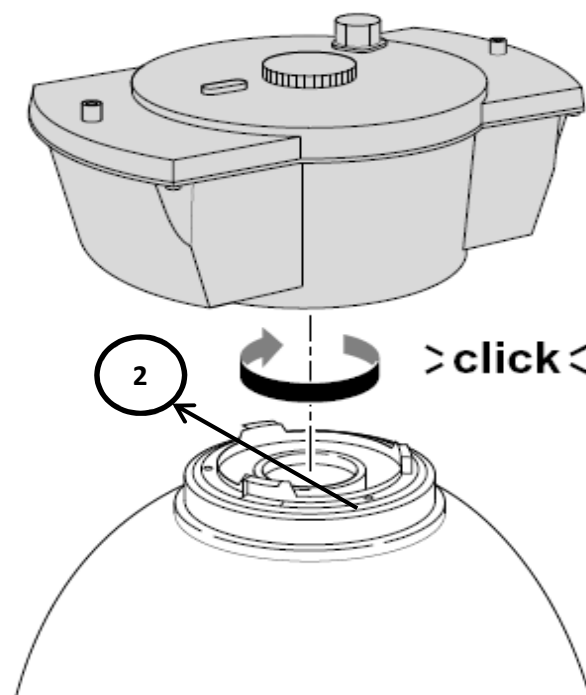

# PHILIPS

Data subject to change

Number	Service 12nc	Description
1	992200110303	HPK150 PLASTIC WIRING HOUSING CABANA (1
2	992200110419	HPK150 BAJONET RING
3	910502597018	ZPK150 GC (Glass Cover including clips, gasket& safety rope) (2
4	910502597118	GPK150 R (Reflector) (2
5	910502597218	ZPK150 MB (Mounting Bracket) (2
All types	Lampholder	BJB 29404.8001.00 Lampholder E40 ø 70x85 (3
HPI/HPL250W 230V	Ballast	ELT VMI 25/23-3-P 250W 230V ELT code: 5112411
HPI/HPL250W 230V	Ignitor	ELT AH-002-D Sin-Tue-Ara ELT code: 3210137 (only for HPI, HPL no Ignitor)
HPI/HPL250W 240V	Ballast	ELT VMI 25/24-3-P 250W 240V ELT code : 5112251
HPI/HPL250W 240V	Ignitor	ELT AH-002-D Sin-Tue-Ara ELT code: 3210137 (only for HPI, HPL no Ignitor)
HPI/HPL400W 230V	Ballast	ELT VMI 40/23-3-P 400W 230V ELT code: 5112425
HPI/HPL400W 230V	Ignitor	ELT AH-002-D Sin-Tue-Ara ELT code: 3210137 (only for HPI, HPL no Ignitor)
HPI/HPL400W 240V	Ballast	ELT VMI 40/24-2-P 400W 240V ELT code: 5112261
HPI/HPL400W 240V	Ignitor	ELT AH-002-D Sin-Tue-Ara ELT code: 3210137 (only for HPI, HPL no Ignitor)
SON250W 230V&240V	Ballast	Philips BSN250L427ITS 12nc: 9137 002 24427
SON250W 230V&240V	Ignitor	Philips SN58T15S 12nc: 9137 001 37566
SON400W 230V	Ballast	ELT VSI 40/23-3T-D-P 400W 230V ELT code: 6112366
SON400W 230V	Ignitor	ELT AVS-100-DP Sin-Tue-Ara ELT code: 3210519
SON400W 240V	Ballast	ELT VSI 40/23-3T-G-P 400W 240V ELT code: 6112365
SON400W 240V	Ignitor	ELT AVS-100-DP Sin-Tue-Ara ELT code: 3210519
Auxillary version	Driver AUX version	Vossloh AS1000 K A10