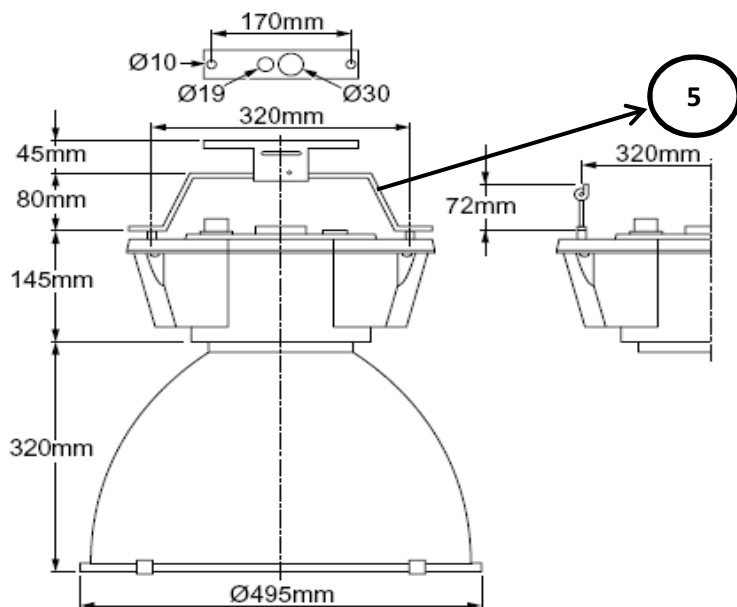

# PHILIPS

Data subject to change

Number	Service 12nc	Description
1	992200110303	HPK150 PLASTIC WIRING HOUSING CABANA (1
2	992200110419	HPK150 BAJONET RING
3	910502597018	ZPK150 GC (Glass Cover including clips, gasket& safety rope) (2
4	910502597118	GPK150 R (Reflector) (2
5	910502597218	ZPK150 MB (Mounting Bracket) (2
All types	Lampholder	BJB 29404.8001.00 Lampholder E40 ø 70x85 (3
HPI/HPL250W 230V	Ballast	ELT VMI 25/23-3-P 250W 230V ELT code: 5112411
HPI/HPL250W 230V	Ignitor	ELT AH-002-D Sin-Tue-Ara ELT code: 3210137 (only for HPI, HPL no Ignitor)
HPI/HPL250W 240V	Ballast	ELT VMI 25/24-3-P 250W 240V ELT code : 5112251
HPI/HPL250W 240V	Ignitor	ELT AH-002-D Sin-Tue-Ara ELT code: 3210137 (only for HPI, HPL no Ignitor)
HPI/HPL400W 230V	Ballast	ELT VMI 40/23-3-P 400W 230V ELT code: 5112425
HPI/HPL400W 230V	Ignitor	ELT AH-002-D Sin-Tue-Ara ELT code: 3210137 (only for HPI, HPL no Ignitor)
HPI/HPL400W 240V	Ballast	ELT VMI 40/24-2-P 400W 240V ELT code: 5112261
HPI/HPL400W 240V	Ignitor	ELT AH-002-D Sin-Tue-Ara ELT code: 3210137 (only for HPI, HPL no Ignitor)
SON250W 230V&240V	Ballast	Philips BSN250L427ITS 12nc: 9137 002 24427
SON250W 230V&240V	Ignitor	Philips SN58T15S 12nc: 9137 001 37566
SON400W 230V	Ballast	ELT VSI 40/23-3T-D-P 400W 230V ELT code: 6112366
SON400W 230V	Ignitor	ELT AVS-100-DP Sin-Tue-Ara ELT code: 3210519
SON400W 240V	Ballast	ELT VSI 40/23-3T-G-P 400W 240V ELT code: 6112365
SON400W 240V	Ignitor	ELT AVS-100-DP Sin-Tue-Ara ELT code: 3210519
Auxillary version	Driver AUX version	Vossloh AS1000 K A10