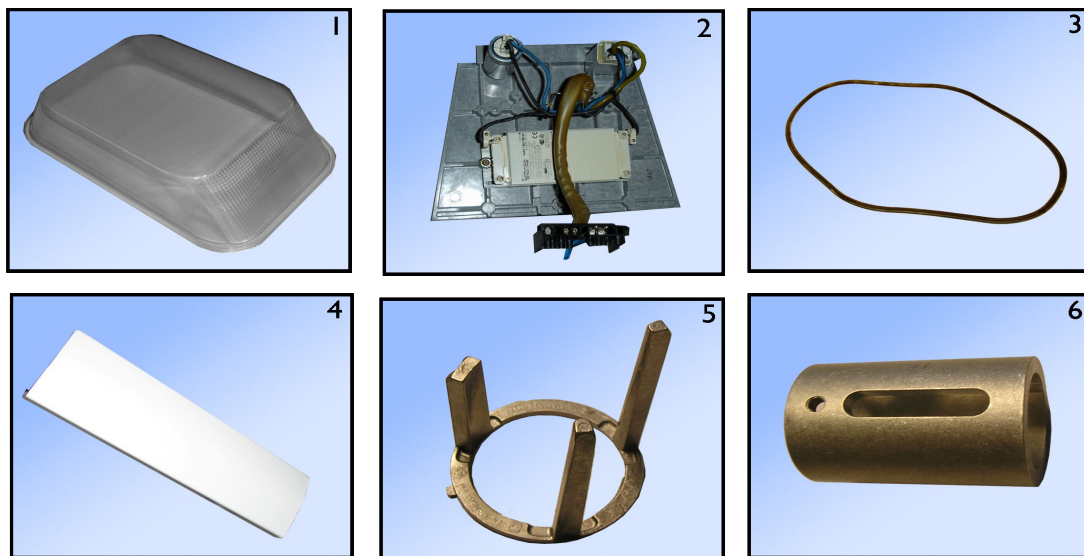

Service Manual

1KK150 & 3KK150 & 1KK153

Koffer 1 150

1KK150
(version with bowl)

3KK150
(version with flat glass)

1KK153 (flat
rope version)

[Back to
Index](#)

PHILIPS

Spare parts 1KK15U

Number	Service 12nc	Description
1	992200111179	1KK150 PRISMATIC PMMA COVER, PARTLY CLEAR
1	992200111180	1KK150 PRISMATIC PC COVER, PARTLY CLEAR
1	992200111181	1KK150 PRISMATIC PMMA COVER
1	992200111182	1KK150 FROSTED PMMA COVER
2**	992200111184	1KK150 GEAR UNIT 2XHPL 80/125W IC II
2**	992200111186	1KK150 GEAR UNIT 2XSON 50/70W IC II
2**	992200111187	1KK150 GEAR UNIT 1XSON 100W IC II
2**	992200111189	1KK150 GEAR UNIT 1XSON 150W IC II
2**	992200111190	1KK150 GEAR UNIT 1XSON 250W IC II
2**	992200111192	1KK150 GEAR UNIT + SWITCH 1XSON100/70W IC II
2**	992200111193	1KK150 GEAR UNIT + SWITCH 1XSON150/100W IC II
2**	992200111194	1KK150 GEAR UNIT + SWITCH 1XSON250/150W IC II
2**	992200111195	1KK150 GEAR UNIT + SWITCH 1XSON150/100W I
no picture	992200111201	1KK150 LOW BEAM BLIND FOR SON-T, BLACK
3	992200111197	1KK150 REPLACEMENT GASKET EPDM COVER / HOUSING
no picture	992200111616	1KK150 GASKET
4	992200111198	1KK150 COVER CLOSURE SPRING RAL 7035
5	992200110907	REDUCTION PIECE, DIAMETER 76/60mm (KOFFER 1 AND CITYLUX)
6	992200111165	REDUCTION RING/TUBE, DIAMETER 60/42mm
6	992200111166	REDUCTION RING/TUBE, DIAMETER 60/48mm
no picture	992200111135	COMPLETE MAST FIXATION SCREW ASSY
no picture	992200111199	1KK150 CLOSURE SPRING

** The power unit contains: main unit, ballast, lampholder, ignitor, wire with plug.

[Back to Index](#)

Spare parts 3KK150

7

Number	Service 12nc	Description
7	992200111202	3KK150 FLAT SCREEN, NON STRUCTURED
7	992200111203	3KK150 FLAT SCREEN, 1XHPL/1XSON-E
7	992200111205	3KK150 FLAT SCREEN, 1/2XSON-E100W
7	992200111206	3KK150 FLAT SCREEN, LOW BEAM SKIRT
7	992200111207	3KK150 FLAT SCREEN, 1XSON-T
7	992200111209	3KK150 FLAT SCREEN, LOW BEAM, 1XSON-T
no picture	992200111210	3KK150 GASKET
no picture	992200111211	3KK150 FLAT SCREEN, NO FRAMEWORK