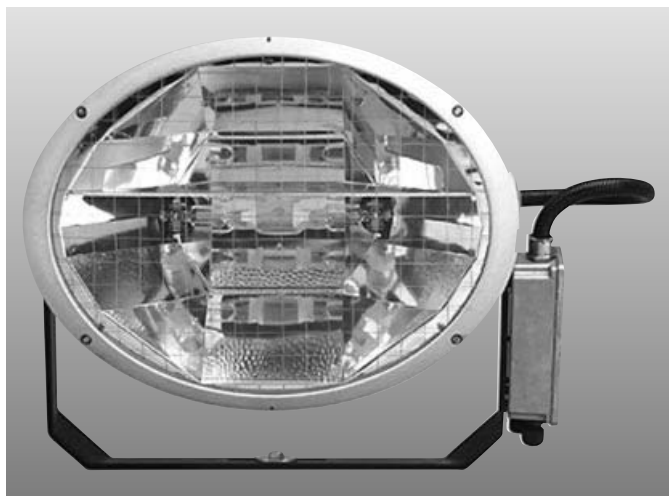

Field Service Manual

MVF 401 range, 1000W version

MVF 401 range, 1000W version
Medium optic
Wide optic

This is the service manual of the
above mentioned luminaires.

Field Service Manual

MVF 401 range, 1000W version

3222 609 27861
10/02
Data subject to change

Item	Ordering number	Description
1	9965 000 05761	Aluminium frame incl. safety net
2a	9965 000 05770	Frontglass downlight (see drawing A)
2b	9965 000 05762	Frontglass uplight (see drawing B)
3a	9965 000 05763	Front reflector assy medium
3b	9965 000 05764	Front reflector assy wide
4	9965 000 05041	Adjustment part incl. washer and cap
5	9965 000 05042	Gasket rear house
6a	9965 000 05765	Rear reflector medium
6b	9965 000 05766	Rear reflector wide
7	9965 000 05049	Microswitch
8	9965 000 05050	Lamp support set ¹⁾
9	9965 000 05052	Assy lamp connection ²⁾
10	9965 000 05053	Assy clip rear house ³⁾
11	9965 000 05054	Wiring set
12	9965 000 05055	Alu terminal box with wiring in tube
13	5322 447 92403	Cover terminal box + gasket
14	5322 447 92405	Alu box empty
15	9965 000 05768	Serie ignitor mono

1) Set = left + right.
2) Single connector.
3) Single clip.