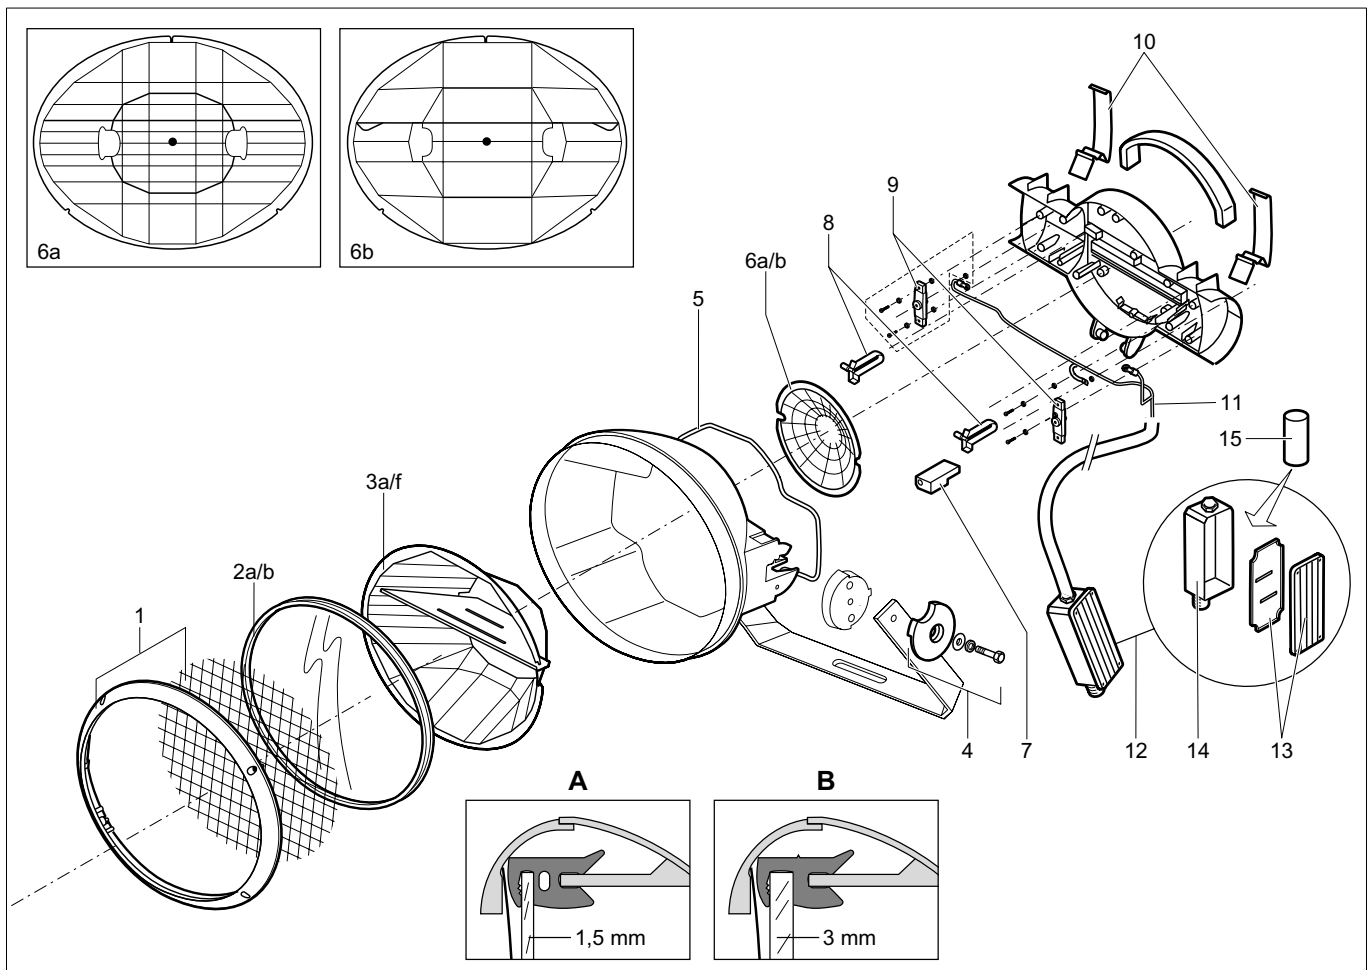

Field Service Manual

MVF 401 range, 1000W version

MVF 401 range, 1000W version
Medium optic
Wide optic

This is the service manual of the
above mentioned luminaires.

Field Service Manual

MVF 401 range, 1000W version

3222 609 27861
10/02
Data subject to change

Item	Ordering number	Description
1	9965 000 05761	Aluminium frame incl. safety net
2a	9965 000 05770	Frontglass downlight (see drawing A)
2b	9965 000 05762	Frontglass uplight (see drawing B)
3a	9965 000 05763	Front reflector assy medium
3b	9965 000 05764	Front reflector assy wide
4	9965 000 05041	Adjustment part incl. washer and cap
5	9965 000 05042	Gasket rear house
6a	9965 000 05765	Rear reflector medium
6b	9965 000 05766	Rear reflector wide
7	9965 000 05049	Microswitch
8	9965 000 05050	Lamp support set ¹⁾
9	9965 000 05052	Assy lamp connection ²⁾
10	9965 000 05053	Assy clip rear house ³⁾
11	9965 000 05054	Wiring set
12	9965 000 05055	Alu terminal box with wiring in tube
13	5322 447 92403	Cover terminal box + gasket
14	5322 447 92405	Alu box empty
15	9965 000 05768	Serie ignitor mono

1) Set = left + right.
2) Single connector.
3) Single clip.