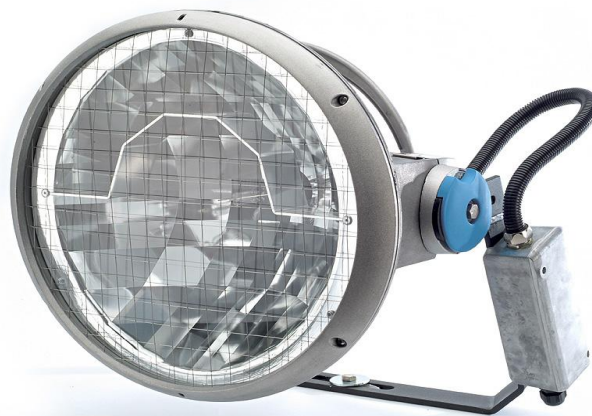

Service Manual

MVF404

ARENAVISION

[Back to
Index](#)

PHILIPS