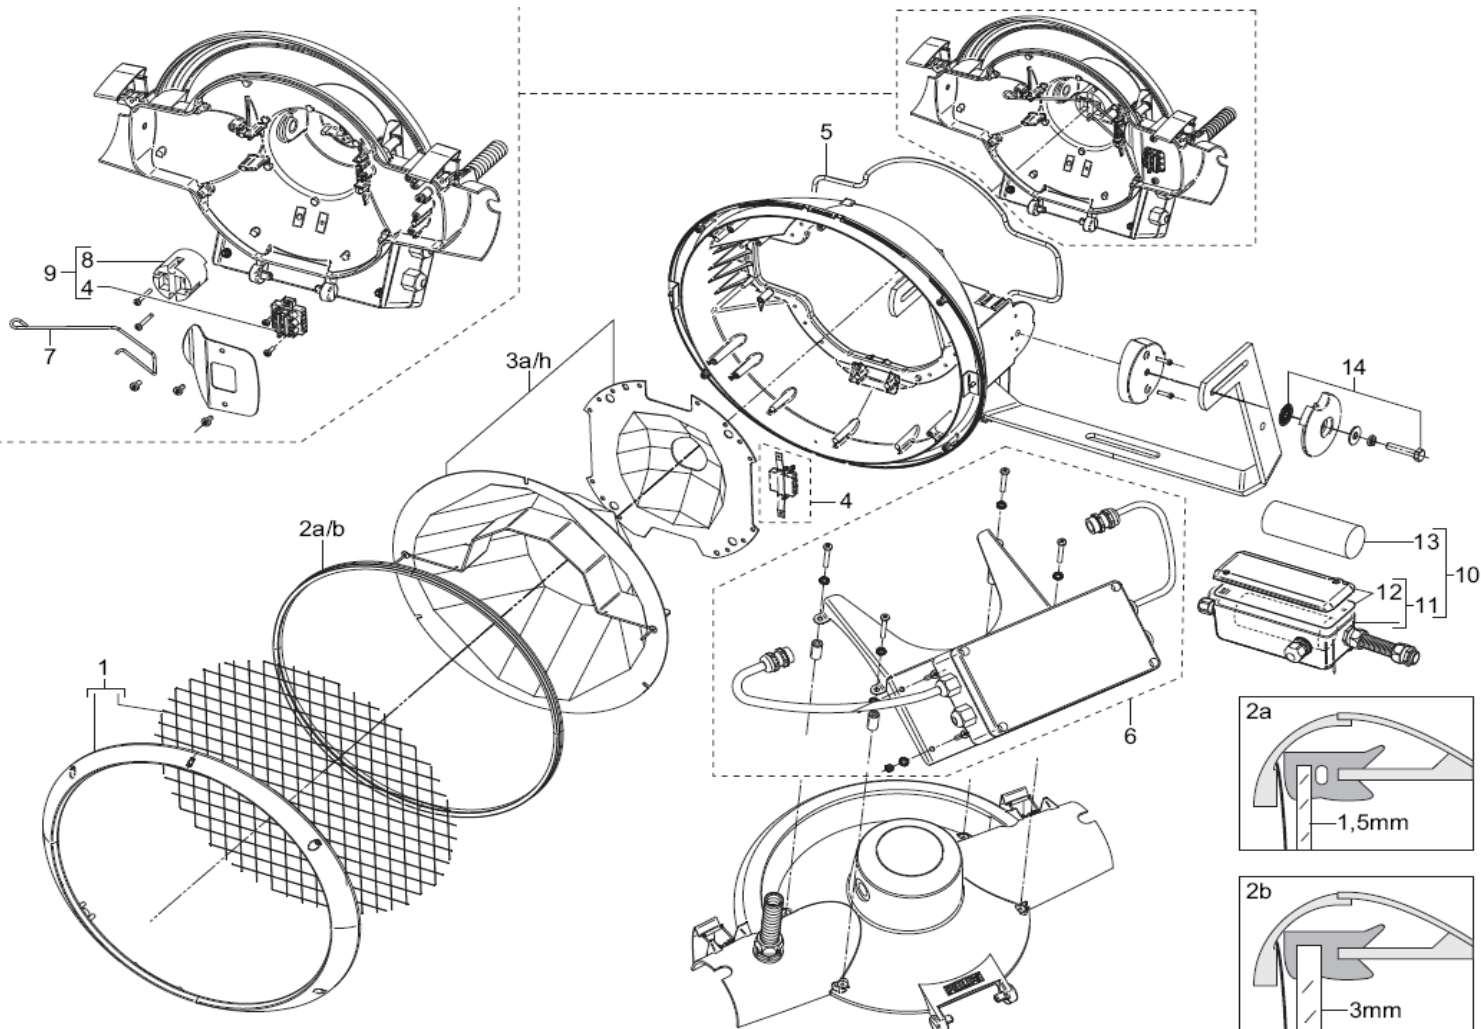

# PHILIPS

Number	Service 12nc	Description
1	996500005011	MVF403/4 FRAME ALUMINIUM INCL SAFETY NET
2a	996500005012	MVF403/4 FRONTGLASS DOWNLIGHT
2b	996500005034	MVF403/4 FRONTGLASS UPLIGHT
3a	992200110215	MVF404 REFLECTOR ASSY CAT B1
3b	992200110216	MVF404 REFLECTOR ASSY CAT B2
3c	992200110217	MVF404 REFLECTOR ASSY CAT B3
3d	992200110218	MVF404 REFLECTOR ASSY CAT B4
3e	992200110219	MVF404 REFLECTOR ASSY CAT B5
3f	992200110220	MVF404 REFLECTOR ASSY CAT B6
3g	992200110221	MVF404 REFLECTOR ASSY CAT B7
3h	992200110222	MVF404 REFLECTOR ASSY CAT B8
4	992200110223	MVF404 KNIFE CONNECTOR MALE+FEMALE
5	996500005042	MVF401&403&404 GASKET REAR HOUSING
6	992200110228	MVF404 ASSY REAR HOUSE+WIRED HR MODULE
7	992200110225	MVF404 SPRING CLIP BLOCKING LAMP
8	992200110224	MVF404 LAMPHOLDER GY22 ASSY
9	992200110226	MVF404 WIRING KNIFE CONNECTOR+LAMPHOLDER
10	992200110227	MVF404 ALU CONN BOX WIRED+SERIES IGNITOR
11	532244792405	MVF401&403&404+MVP507 TERMINAL BOX EMPTY
12	532244792403	MVF401/3/4&MVP507 COVER TERM. BOX&GASKET
13	532221982687	IGNITOR MVF024/403/404/406 & MVP507
14	996500005041	MVF401/3/4&MVP507 ADJUSTMENT PART ASSY
15	992200110961	MVF404 IGNITOR HOT RESTRIKE