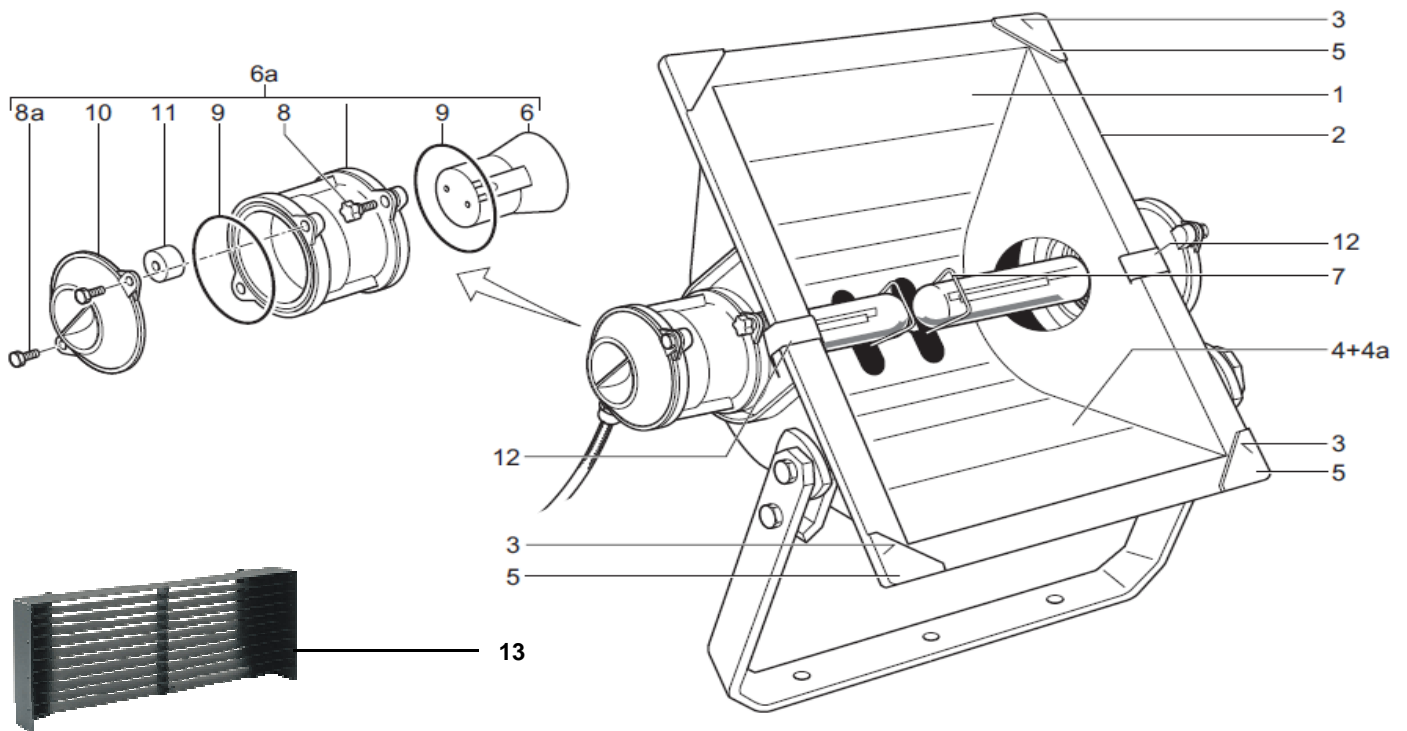

Service Manual

MVF480

Tempo 4 (Philips) Condor C4 (Mazda)

[Back to Index](#)

PHILIPS

Number	Service 12nc	Description
1	532245062556	MVF480 FRONTGLASS
2	532246660942	GASKET HNF206/SNF111/SNF210/307/MVF480
3	532253252706	MVF480 SILICON WASHERS
4	532238020526	MVF480 REFLECTOR ASSY NB
4a	532238020527	MVF480 REFLECTOR ASSY WB
5	532240591805	MVF480 CORNER CLAMP ASSY
6	532225510239	LAMPHOLDER E40 CONICAL ASCOLA/MVF024/MVF480
6a	532225510371	MVF480 LAMPHOLDER ASSY (2 x 400 & 2000)
7	532240591806	MVF480 LAMP SUPPORT
8	532241341937	MVF480 KNOBS 1 KW/2 KW
8a	532241341936	MVF480 KNOBS 2 x 400 W
9	532246662685	MVF480 O-RING
10	532244792404	MVF480 COVER
11	532229061258	MVF480 TERMINAL BLOCK
12	532240591743	CLIP MVF480/MVP507/SNF111
13	992200111250	MVF480 LOUVRE (ZVF480 L)