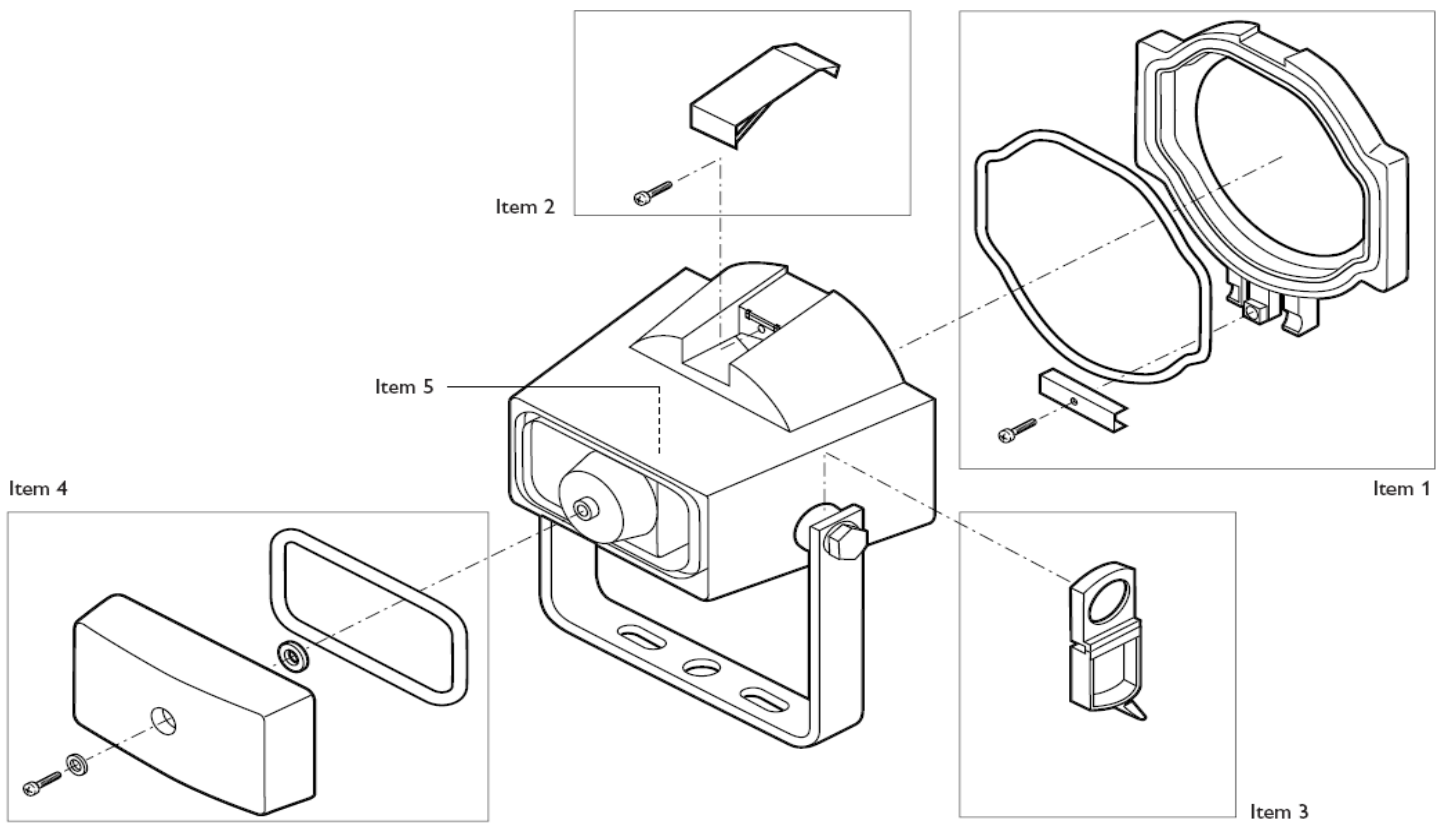

# PHILIPS

Number	<b>DecoFlood</b>	Description
1	532245010231	MVF605 FRONTGLASS ASSY
2	532240111654	MVF605 CLIP ASSY
3	532246210829	MVF605 CAP PLASTIC
4	532244200671	MVF605 BACKCOVER ASSY
5	532225510243	LAMPHOLDER E27 MVF605&606&616