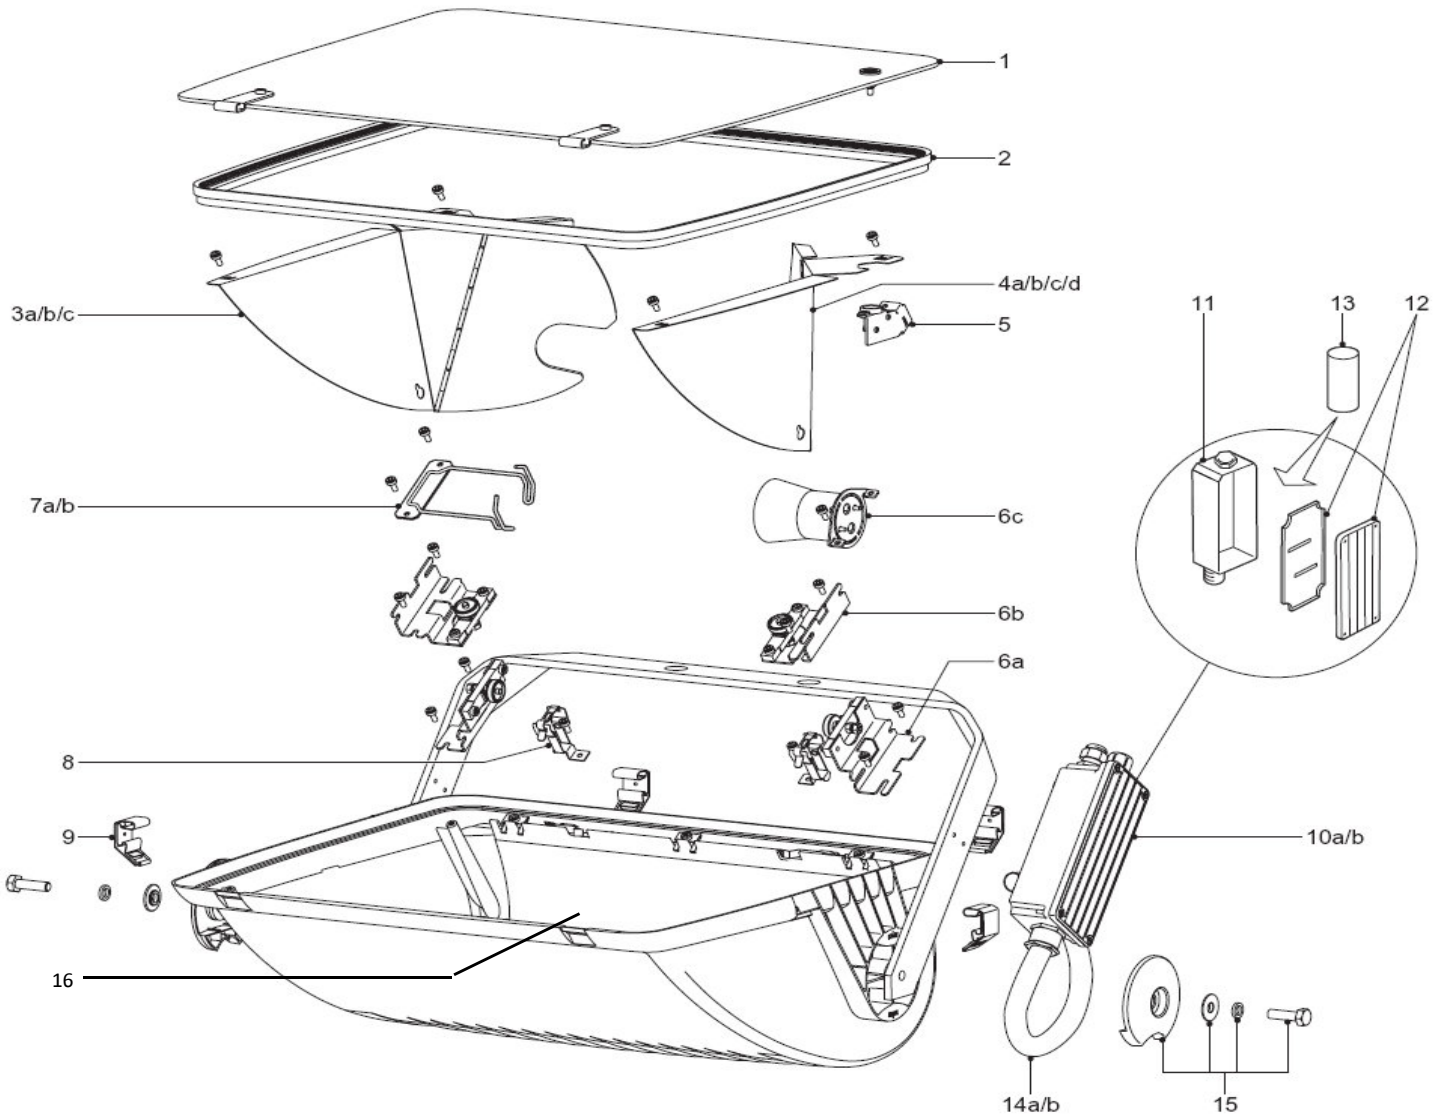

Service Manual

MVP507

OptiVision

[Back to Index](#)

PHILIPS

Data subject to change

[Back to Index](#)

Number	Service 12nc	Description
1	996500015990	MVP507 FRONTGLASS ASSY WIDE
2	996500015993	MVP507 GASKET
3a	996500015995	MVP507 SIDE REFLECTOR LEFT WB
3b	996500015997	MVP507 SIDE REFLECTOR LEFT MB
3c	996500015999	MVP507 SIDE REFLECTOR LEFT NB
4a	996500015996	MVP507 SIDE REFLECTOR RIGHT WB
4b	996500015998	MVP507 SIDE REFLECTOR RIGHT MB
4c	992200110972	MVP507 SIDE REFLECTOR RIGHT NB
4d	996500016001	MVP507 SIDE REFLECTOR RIGHT SON/HPI T
16	992200110681	MVP507 MAIN REFLECTOR
5	996500015994	MVP507 SAFETY SWITCH
6a	996500016006	MVP507 LAMPHOLDER ASSY MHN 2KW (1 piece)
6b	996500016007	MVP507 LAMPHOLDER ASSY MHN 1KW (1 piece)
6c	996500016008	MVP507 LAMPHOLDER ASSY E40
7a	996500016011	MVP507 LAMP SUPPORT SON-T 600W
7b	996500016012	MVP507 LAMP SUPPORT SON-T/HPI T 1000W
8	996500016246	MVP507 LAMP SUPPORT CLIP MHN 1/2KW
9	532240591743	CLIP MVF480/MVP507/SNF111
10a	996500016002	MVP507 CONNECTION BOX 2KW (wiring in tube)
10b	996500016003	MVP507 CONNECTION BOX 1KW (wiring in tube)
11	532244792405	MVF401&403&MVP507 TERMINAL BOX EMPTY
12	532244792403	MVF401&403&MVP507 COVER TERMINAL BOX & GASKET
13	532221982687	IGNITOR MVF024/403/404/406 & MVP507
14a	996500016004	MVP507 WIRING HARNESS MHN
14b	996500016005	MVP507 WIRING HARNESS E40
15	996500005041	MVF401&403/MVP507 ADJUSTMENT PART ASSY