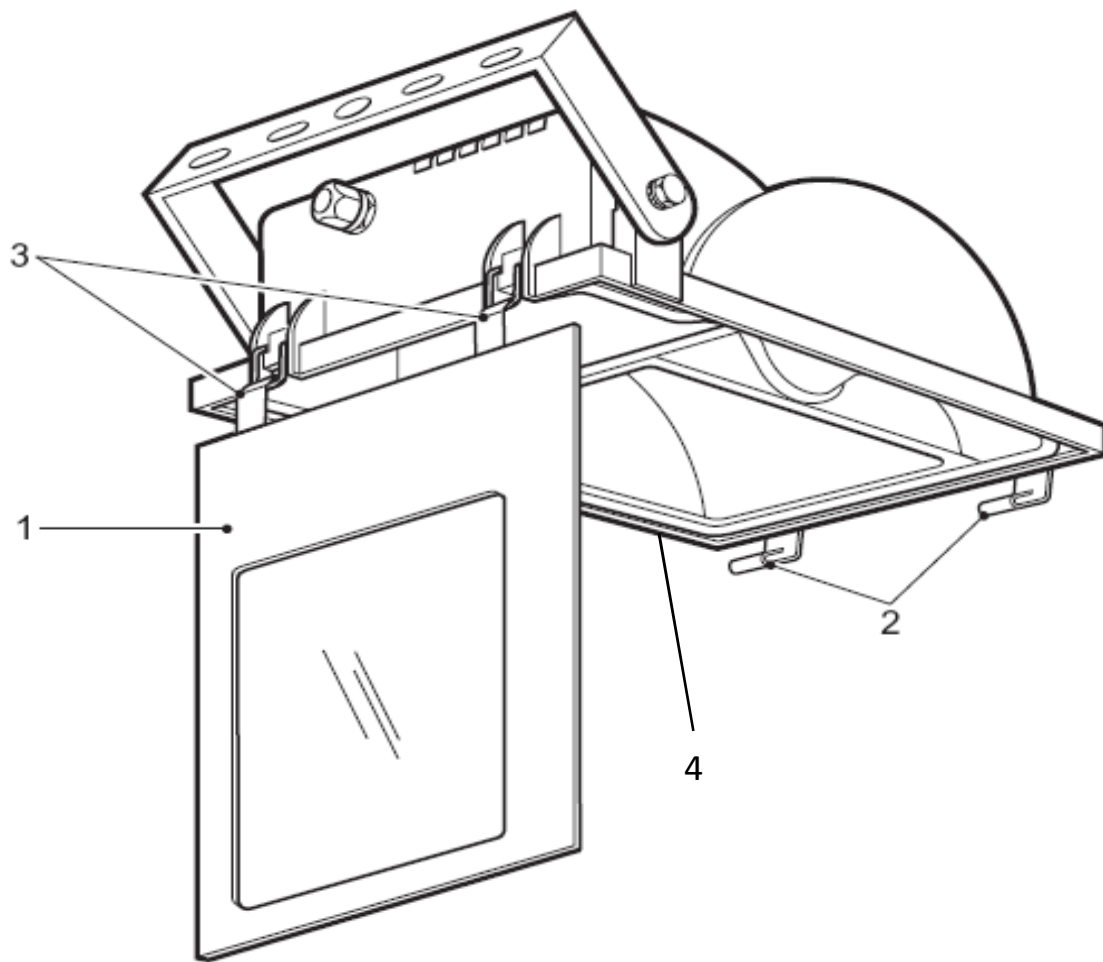

Service Manual

MWF130 & SWF130

Tempo (Philips)

Condor (Mazda)

[Back to Index](#)

PHILIPS

Number	Service 12nc	TEMPO	CONDOR	Description
1	532245010334	X		M/SWF130 FRONTGLASS ASSY (incl. hinges)
1	532245010333		X	M/SWF130 FRONTGLASS ASSY CONDOR C1 MZD
2	532240111424	X	X	M/SWF130/230/330+SNF210+MNF307 CLIP
3	532241710978	X	X	M/SWF130/230/330 M&SNF100 HINGE
4	992200110927	X	X	M/SWF130 GASKET (1125 mm)