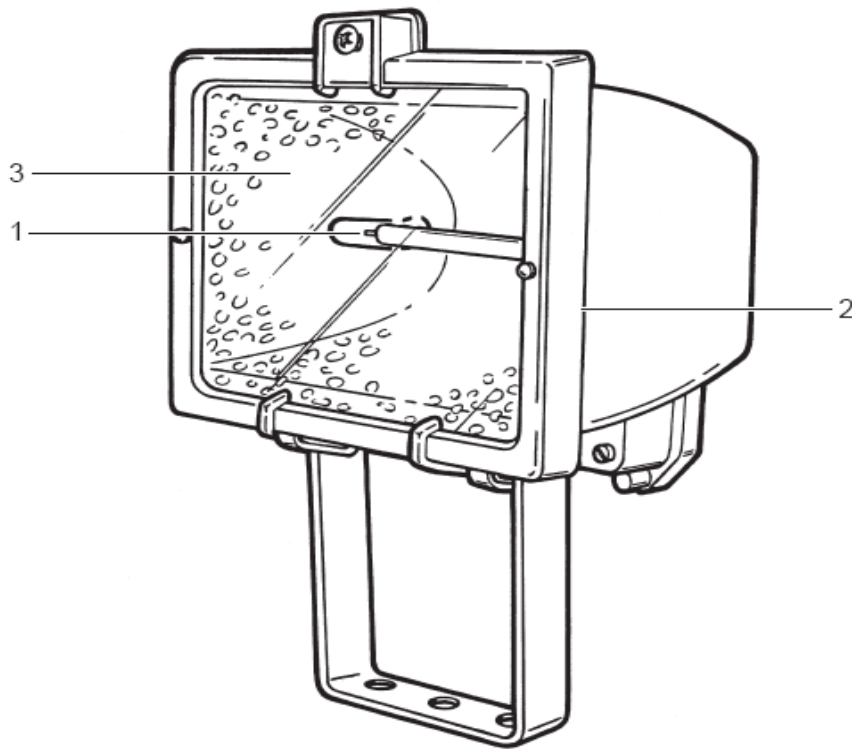

| | | QVF415/B500 | |
|--------|--|---------------|--------------|
| Number | Description | Before 2003 | 2003 onwards |
| 1 | LAMPHOLDER ASSY (Bracket with 2 lampholders) | not available | 992200110918 |
| 2 | GASKET | 532246662093 | 992200110919 |
| 3 | FRONT GLASS | 532245061814 | 992200110920 |
| | | QVF416/B1000 | |
| | | Before 2003 | 2003 onwards |
| 1 | LAMPHOLDER ASSY (Bracket with 2 lampholders) | 532225520108 | 992200110921 |
| 2 | GASKET | 532246662094 | 992200110922 |
| 3 | FRONT GLASS | 532245061815 | 992200110923 |
| | | QVF417/B1500 | |
| | | Before 2003 | 2003 onwards |
| 1 | LAMPHOLDER ASSY (Bracket with 2 lampholders) | 532225520108 | 992200110924 |
| 2 | GASKET | 532246662095 | 992200110925 |
| 3 | FRONT GLASS | 532245061816 | 992200110926 |