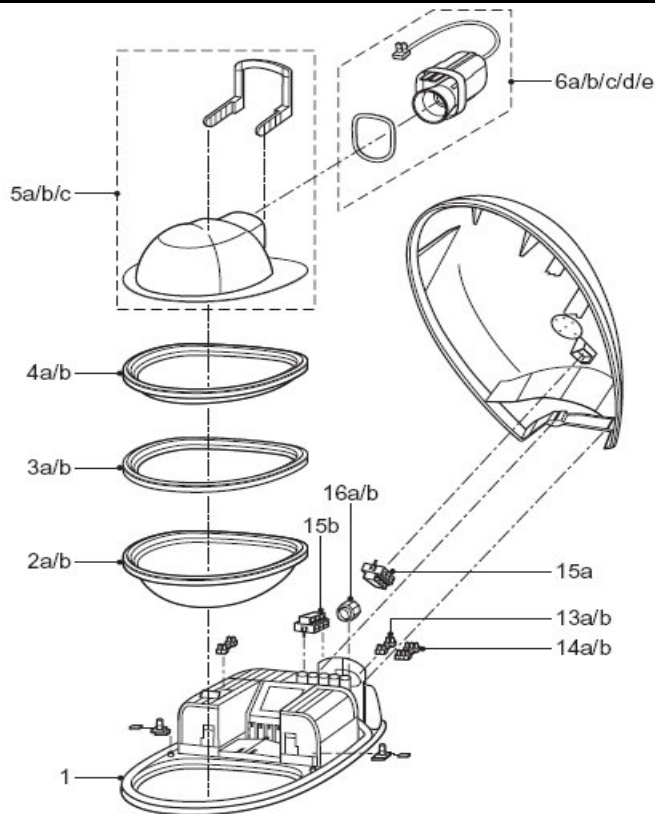

Closed version

Number	SGS252/452	SGS253/453	SGS254/454	Description
1	996500012667	996500012683	996500022714	GASKET IP66
2a	996500012670	996500012686		BOWL PLASTIC+GASKET UNTIL 06/2004
2b	996500022756	996500022698		BOWL PLASTIC+GASKET
3a	996500012669	996500012685	996500022715	FLAT GLASS+GASKET UNTIL 06/2004
3b	996500022755	996500022699	996500022693	FLAT GLASS+GASKET
4a	996500012668	996500012684	996500022716	BOWL GLASS+GASKET UNTIL 06/2004
4b	996500022730	992200110477	996500022694	BOWL GLASS+GASKET
5a			996500022695	SGS254/454 REFLECTOR T- POT WITH ADAPTOR
5b	996500012671	996500012687		REFLECTOR CT-POT OPTI-C+ADAPTOR
5c		996500022701		SGS253/453 REFLECTOR XT-POT OPTI-C
6a		996500012699	996500022696	E40 LAMPHOLDER SET OPTI-C
6b	996500012672	996500012688		E27 LAMPHOLDER SET OPTI-C
6c	996500012673	996500012689		G12 LAMPHOLDER SET OPTI-C
6d		992200110971		SGS253/453 G24q3 LAMPHOLDER SET OPTI-C
6e		996500012701		SGS253/453 G24q4 LAMPHOLDER SET OPTI-C
6f	992200110969	992200110969		SGS252/253 LAMPHOLDER SET COSMO 45/60W
6g	992200110970	992200110970		SGS252/253 LAMPHOLDER SET COSMO 90/140W
13a	Wieland 99 402-8120-7			Standard connectors, not supplied by Philips
13b	Wieland 99 403-8120-7			Standard connectors, not supplied by Philips
14a	Wieland 99 400-8120-7			Standard connectors, not supplied by Philips
14b	Wieland 99 401-8120-7			Standard connectors, not supplied by Philips
15a	OMT 0126 M			Standard connectors, not supplied by Philips
15b	OMT 0126 M			Standard connectors, not supplied by Philips
16a	Kleinhuis 1234 P 1603			Standard connectors, not supplied by Philips
16b	Kleinhuis 1420/16			Standard connectors, not supplied by Philips