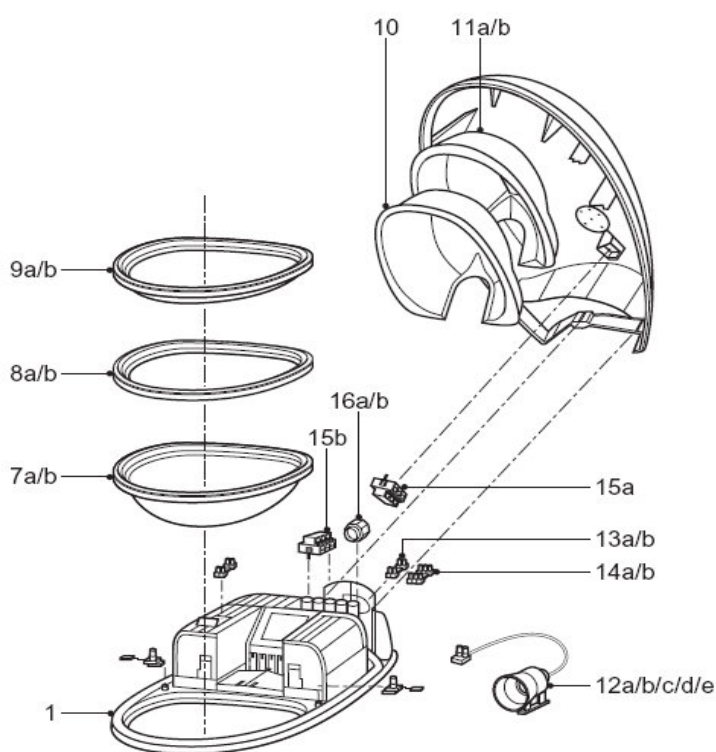

Open version

Number	SGS252/452	SGS253/453	SGS254/454	Description
1	996500012667	996500012683	996500022714	GASKET IP66
7a	996500012676	996500012690		BOWL PLASTIC+GASKET UNTIL 06/2004
7b	996500022759	996500023716		BOWL PLASTIC+GASKET
8a	996500012675	996500012691	996500022717	FLAT GLASS+GASKET UNTIL 06/2004
8b	996500022758	996500023715	996500023840	FLAT GLASS+GASKET
9a	996500012674	996500012692	996500022719	BOWL GLASS+GASKET UNTIL 06/2004
9b	996500022757	996500023714	996500023841	BOWL GLASS+GASKET
10		996500012702	996500022721	REFLECTOR T-POT OPTI-O
11a	996500012677	996500012693		REFLECTOR CT-POT OPTI-O
11b		996500023717		SGS253/453 REFLECTOR XT-POT OPTI-O
12a	996500012678	996500012694	996500022722	E40 LAMPHOLDER SET OPTI-O
12b	996500012679	996500012695		E27 LAMPHOLDER SET OPTI-O
12c	996500012680	996500012696		G12 LAMPHOLDER SET OPTI-O
12d	996500012681	996500012697		G24Q3 LAMPHOLDER SET OPTI-O
12e	996500012682	996500012698		G24Q4 LAMPHOLDER SET OPTI-O
13a		Wieland 99 402-8120-7		Standard connectors, not supplied by Philips
13b		Wieland 99 403-8120-7		Standard connectors, not supplied by Philips
14a		Wieland 99 400-8120-7		Standard connectors, not supplied by Philips
14b		Wieland 99 401-8120-7		Standard connectors, not supplied by Philips
15a		OMT 0126 M		Standard connectors, not supplied by Philips
15b		OMT 0126 M		Standard connectors, not supplied by Philips
16a		Kleinhuis 1234 P 1603		Standard connectors, not supplied by Philips
16b		Kleinhuis 1420/16		Standard connectors, not supplied by Philips

out of stock

Data subject to change