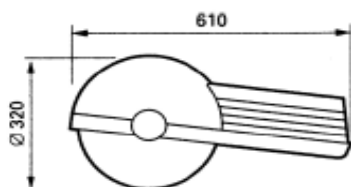

Service Manual

SGS380/SGS381/SGS382

Comete (Philips) **Comete P&L&LV** (Mazda)

COMETE P

Mazda versions phased-out per 01/06/2007

[Back to Index](#)

PHILIPS