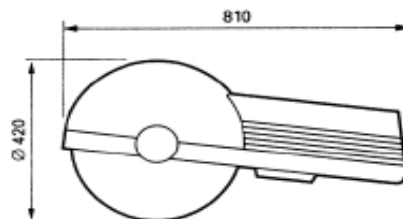

Service Manual

SGS380/SGS381/SGS382

Comete (Philips) **Comete P&L&LV** (Mazda)

COMETE LV

Mazda versions phased-out per 01/06/2007

[Back to Index](#)

PHILIPS