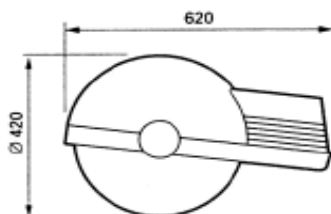

Service Manual

SGS380/SGS381/SGS382

Comete (Philips) **Comete P&L&LV** (Mazda)

COMETE L

Mazda versions phased-out per 01/06/2007

[Back to Index](#)

PHILIPS