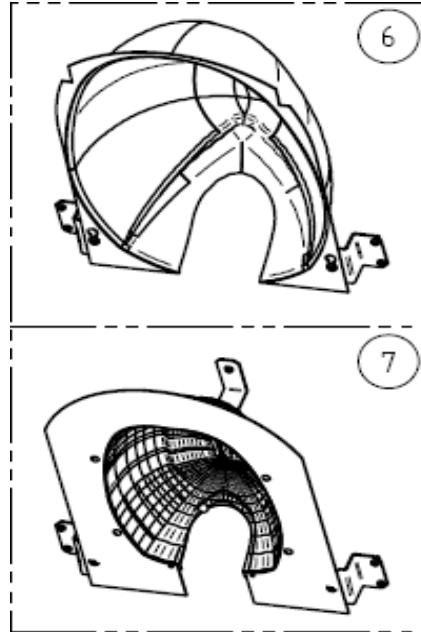

1) INCLUDING FRAME FASTENERS

2) INCLUDING POLE MOUNT FASTENERS AND GASKETS

3) INCLUDING COVER FASTENER

4) INCLUDING FRAME FASTENERS, EXCLUDING LAMPHOLDER

5) INCLUDES LAMPHOLDER & LAMP

6) INCLUDES CLASS II COVER

[Back to Index](#)

Data subject to change

SRS 427 MEGA MILEWIDE

[Back to Index](#)

Data subject to change

SRS 427 MEGA MILEWIDE

Number	Service 12nc	Description
1	992200110620	SRS427 FRONT GLASS ASSY
2	992200110621	SRS427 FRAME ASSY
3	992200110622	SRS427 COVER SPRING ASSY
4	992200110623	SRS427 COVER ASSY
5	992200110624	SRS427 COVER CLOSING MECHANISM ASSY
6	992200110625	SRS427 T-POT OPTIC ASSY
7	992200110626	SRS427 COSMOPOLIS OPTIC ASSY
8a	992200110627	SRS427 GEAR TRAY CPO-T 140W
8b	992200110628	SRS427 GEAR TRAY CPO-T 140W CLASS II
9a	992200110629	SRS427 GEAR TRAY SON-T/CDO-TT 150W CONV.
9b	992200110630	SRS427 GEAR TRAY SON-T/CDO-TT 250W CONV.
9c	992200110631	SRS427 GEAR TRAY SON-T/CDO-TT 400W CONV.
9d	992200110632	SRS427 GEAR TRAY SON-T/CDO-TT 150W CONV. CLASS II
9e	992200110633	SRS427 GEAR TRAY SON-T/CDO-TT 250W CONV. CLASS II
9f	992200110634	SRS427 GEAR TRAY SON-T/CDO-TT 400W CONV. CLASS II