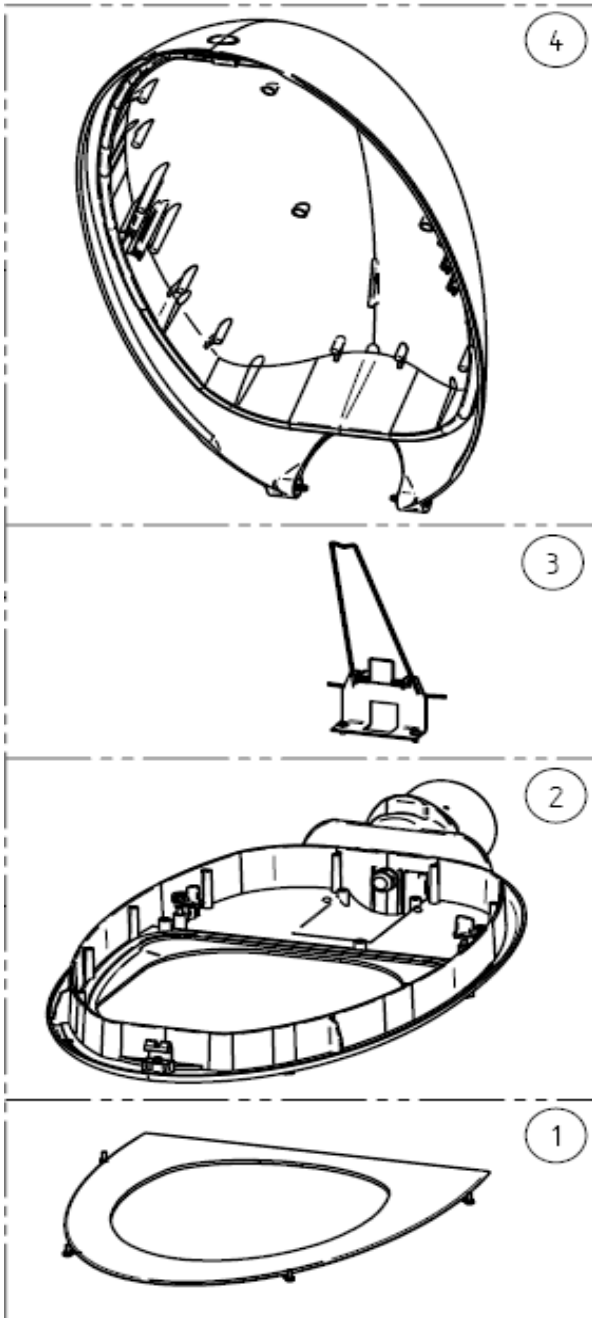

1) INCLUDING FRAME FASTENERS

2) INCLUDING POLE MOUNT FASTENERS AND GASKETS

3) INCLUDING COVER FASTENER

4) INCLUDING FRAME FASTENERS, EXCLUDING LAMPHOLDER

5) INCLUDES LAMPHOLDER & LAMP

6) INCLUDES CLASS II COVER

[Back to Index](#)

Data subject to change

SRS 427 MEGA MILEWIDE

[Back to Index](#)

Data subject to change

SRS 427 MEGA MILEWIDE

Number	Service 12nc	Description
1	992200110620	SRS427 FRONT GLASS ASSY
2	992200110621	SRS427 FRAME ASSY
3	992200110622	SRS427 COVER SPRING ASSY
4	992200110623	SRS427 COVER ASSY
5	992200110624	SRS427 COVER CLOSING MECHANISM ASSY
6	992200110625	SRS427 T-POT OPTIC ASSY
7	992200110626	SRS427 COSMOPOLIS OPTIC ASSY
8a	992200110627	SRS427 GEAR TRAY CPO-T 140W
8b	992200110628	SRS427 GEAR TRAY CPO-T 140W CLASS II
9a	992200110629	SRS427 GEAR TRAY SON-T/CDO-TT 150W CONV.
9b	992200110630	SRS427 GEAR TRAY SON-T/CDO-TT 250W CONV.
9c	992200110631	SRS427 GEAR TRAY SON-T/CDO-TT 400W CONV.
9d	992200110632	SRS427 GEAR TRAY SON-T/CDO-TT 150W CONV. CLASS II
9e	992200110633	SRS427 GEAR TRAY SON-T/CDO-TT 250W CONV. CLASS II
9f	992200110634	SRS427 GEAR TRAY SON-T/CDO-TT 400W CONV. CLASS II