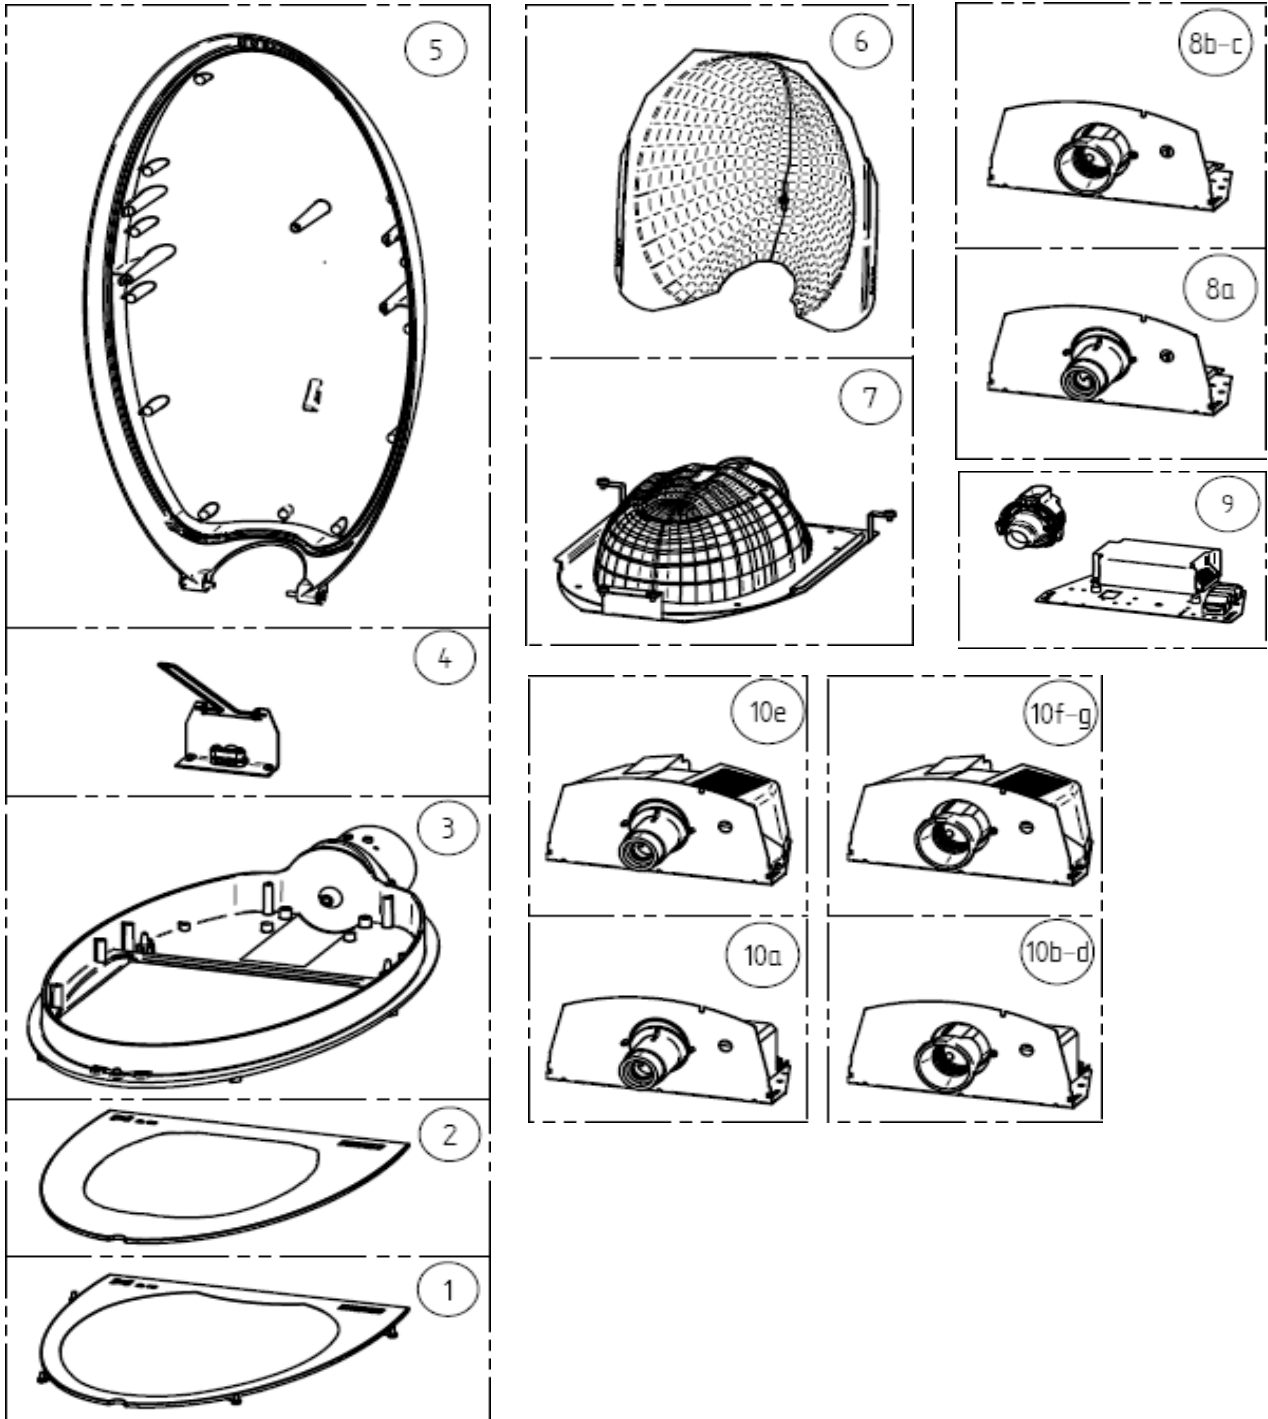

SRS 421 MILEWIDE

SRS 421 MILEWIDE

Number	Service 12nc	Description
1	992200110574	SRS421 FRONT GLASS ASSY 1)
2	992200110575	SRS421 FRONT GLASS ASSY COSMOPOLIS 1)
3	992200110576	SRS421 FRAME ASSY 2)
4	992200110577	SRS421 COVER SPRING ASSY 1)
5	992200110578	SRS421 COVER ASSY 1)
6	992200110579	SRS421 T-POT OPTIC ASSY 3)
7	992200110580	SRS421 OPTIC ASSEMBLY COSMOPOLIS 4)
8a	992200110581	SRS421 GEAR TRAY SON-T/CDO-TT 70W EB
8b	992200110582	SRS421 GEAR TRAY SON-T/CDO-TT 100W EB
8c	992200110583	SRS421 GEAR TRAY SON-T/CDO-TT 150W EB
9a	992200110584	SRS421 GEAR TRAY CPO-T 60W K EB 5)
9b	992200110585	SRS421 GEAR TRAY CPO-T 90W K EB 5)
9c	992200110586	SRS421 GEAR TRAY CPO-T 140W K EB 5)
9d	992200110587	SRS421 GEAR TRAY CPO-T 60W K EB II 5)
9e	992200110588	SRS421 GEAR TRAY CPO-T 90W K EB II 5)
9f	992200110589	SRS421 GEAR TRAY CPO-T 140W K EB II 5)
10a	992200110590	SRS421 GEAR TRAY SON-T/CDO-TT 70W CONV.
10b	992200110591	SRS421 GEAR TRAY SON-T/CDO-TT 100W CONV
10c	992200110592	SRS421 GEAR TRAY SON-T/CDO-TT 150W CONV.
10d	992200110593	SRS421 GEAR TRAY SON-T/CDO-TT 250W CONV.
10e	992200110594	SRS421 GEAR TRAY SON-T/CDO-TT 70W CONV. CLASS II 6)
10f	992200110595	SRS421 GEAR TRAY SON-T/CDO-TT 100W CONV. CLASS II 6)
10g	992200110596	SRS421 GEAR TRAY SON-T/CDO-TT 150W CONV. CLASS II 6)

1) INCLUDING FRAME FASTENERS

2) INCLUDING POLE MOUNT FASTENERS AND GASKETS

3) INCLUDING COVER FASTENER

4) INCLUDING FRAME FASTENERS, EXCLUDING LAMPHOLDER

5) INCLUDES LAMPHOLDER & LAMP

6) INCLUDES CLASS II COVER

[Back to Index](#)

Data subject to change