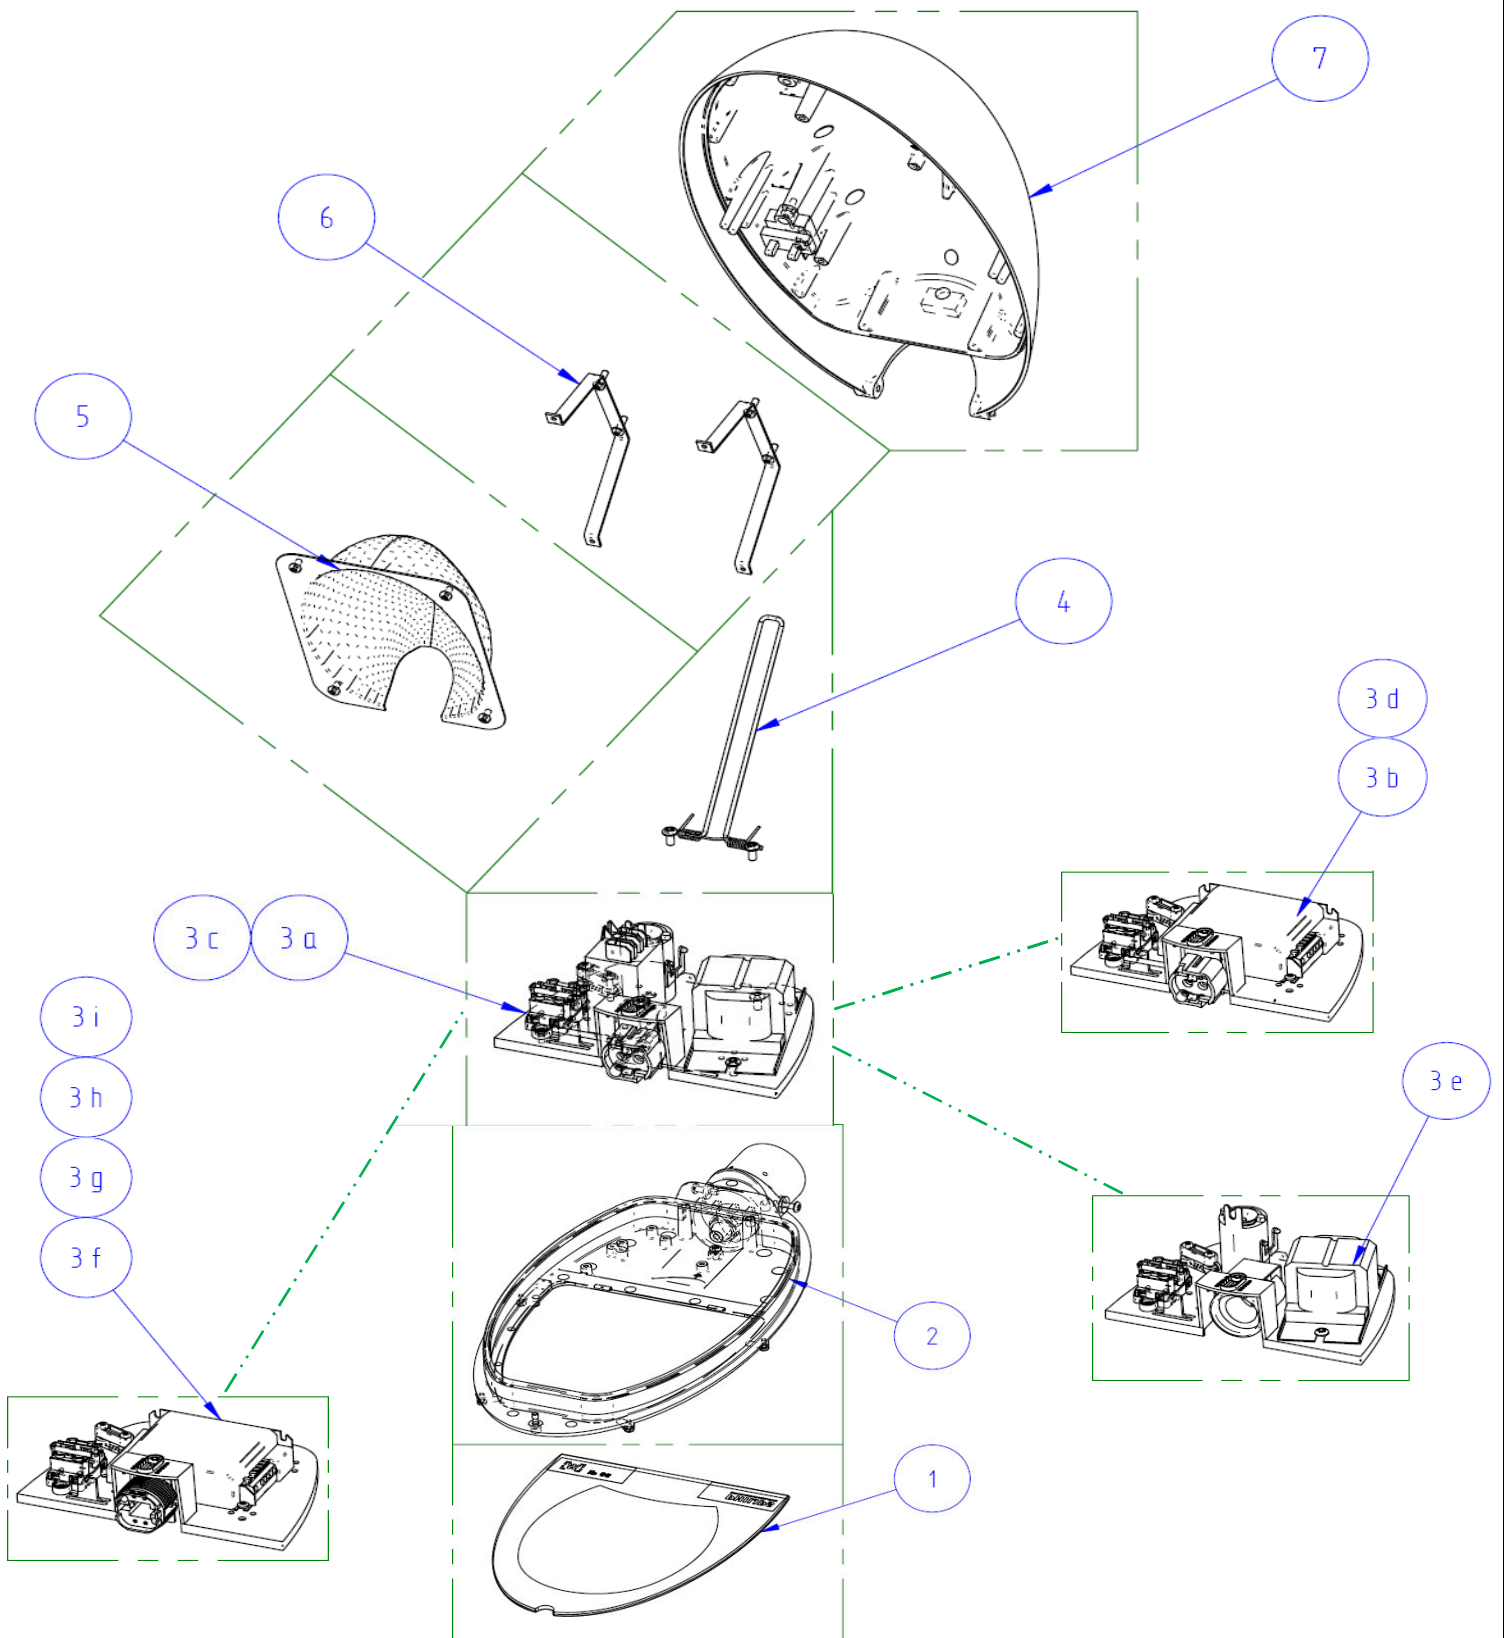

Service Manual

SRS419, SRS421 & SRS427

SRS 419 MINI MILEWIDE

SRS 421 MILEWIDE

SRS 427 MEGA MILEWIDE

[Back to](#)
[Index](#)

PHILIPS

SRS 419 MINI MILEWIDE

[Back to Index](#)

Data subject to change

SRS 419 MINI MILEWIDE

Number	Service 12nc	Description	
1	992200110534	SRS419 GLASS COVER	
2	992200110535	SRS419 FRAME ASSY (incl. gaskets)	in Philips grey
3a	992200110536	SRS419 GEAR TRAY CDM-T 35W (Electronical)	
3b	992200110537	SRS419 GEAR TRAY CDM-T 35W (Conventional)	
3c	992200110538	SRS419 GEAR TRAY CDM-T 70W (Electronical)	
3d	992200110539	SRS419 GEAR TRAY CDM-T 70W (Conventional)	
3e	992200110540	SRS419 GEAR TRAY SON-T 70W (Conventional)	
3f	992200110541	SRS419 GEAR TRAY PL-T 26W(Electronical)	
3g	992200110542	SRS419 GEAR TRAY PL-T 32W(Electronical)	
3h	992200110543	SRS419 GEAR TRAY PL-T 42W(Electronical)	
3i	992200110544	SRS419 GEAR TRAY PL-T 42W GR/SM	
3j	992200111055	SRS419 GEAR TRAY CPO-TW 45W EB CL1 1)	
3k	992200111056	SRS419 GEAR TRAY CPO-TW 60W EB CL1 1)	
3l	992200111057	SRS419 GEAR TRAY CPO-TW 45W EB CL2 1)	
3m	992200111058	SRS419 GEAR TRAY CPO-TW 60W EB CL2 1)	
4	992200110545	SRS419 CANOPY OPENING SPRING	
5	992200110546	SRS419 REFLECTOR TP-S (incl screws)	
6	992200110547	SRS419 REFLECTOR BRACKETS (incl screws)	
7	992200110548	SRS419 CANOPY ASSY (incl all breather)	in Philips grey