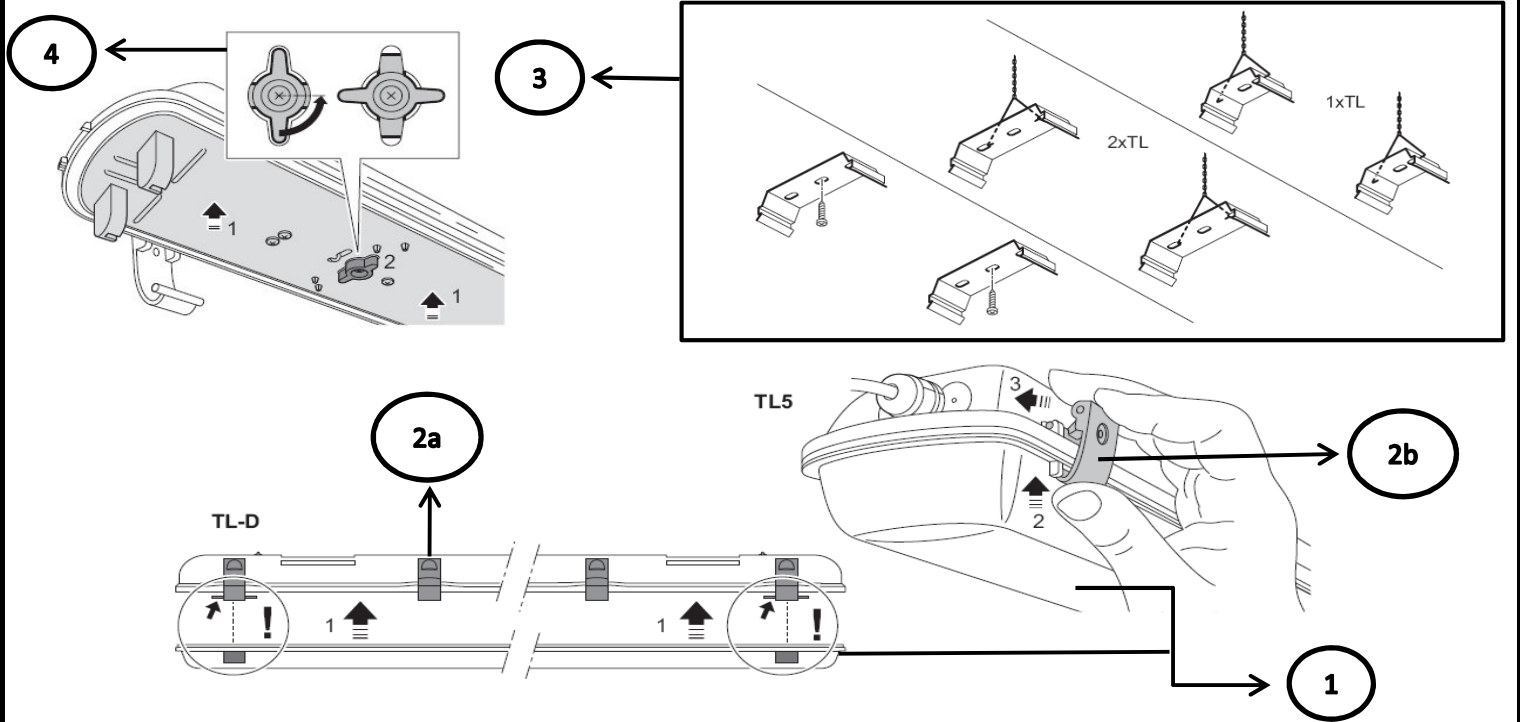

Service Manual

TCW060

BASIC WATERPROOF

[Return
to
Index](#)

PHILIPS

Number	Service 12nc	Description
1	992200110435	TCW060 DIFFUSER PC 1X18W
1	992200110436	TCW060 DIFFUSER PC 2X18W
1	992200110437	TCW060 DIFFUSER PC 1X36W
1	992200110438	TCW060 DIFFUSER PC 2X36W
1	992200110439	TCW060 DIFFUSER PC 1X58W
1	992200110440	TCW060 DIFFUSER PC 2X58W
1	992200110441	TCW060 DIFFUSER PC 1X28W
1	992200110442	TCW060 DIFFUSER PC 2X28W
1	992200110443	TCW060 DIFFUSER PC 1X35W
1	992200110444	TCW060 DIFFUSER PC 2X35W
2a	992200110445	TCW060 DIFFUSER CLIP PC TLD
2b	992200110446	TCW060 DIFFUSER CLIP PC T5
3	992200110447	TCW060 METAL MOUNTING CLIP TLD 1-LAMP
3	992200110448	TCW060 METAL MOUNTING CLIP TLD 2-LAMP
3	992200110449	TCW060 METAL MOUNTING CLIP T5 1-LAMP
3	992200110450	TCW060 METAL MOUNTING CLIP T5 2-LAMP
4	992200110451	TCW060 WHITE GEARTRAY TURNBUCKLE TLD
4	992200110452	TCW060 WHITE GEARTRAY TURNBUCKLE T5
*	992200110453	TCW060 BALLAST SELECTALUME 118 TLD 220-230V
*	992200110454	TCW060 BALLAST SELECTALUME 218 TLD 220-230V
*	992200110455	TCW060 BALLAST SELECTALUME 136 TLD 220-230V
*	992200110456	TCW060 BALLAST SELECTALUME 236 TLD 220-230V
*	992200110457	TCW060 BALLAST SELECTALUME 128/35 TL5 220-240 50/60hz
*	992200110458	TCW060 BALLAST SELECTALUME 214-28 TL5 220-240 50/60hz
*	992200110459	TCW060 BALLAST P 214-35 TL5
*	Commercial	TCW060 BALLAST HF SELECT 158 TLD 220-230V
*	Commercial	TCW060 BALLAST HF SELECT 258 TLD 220-230V