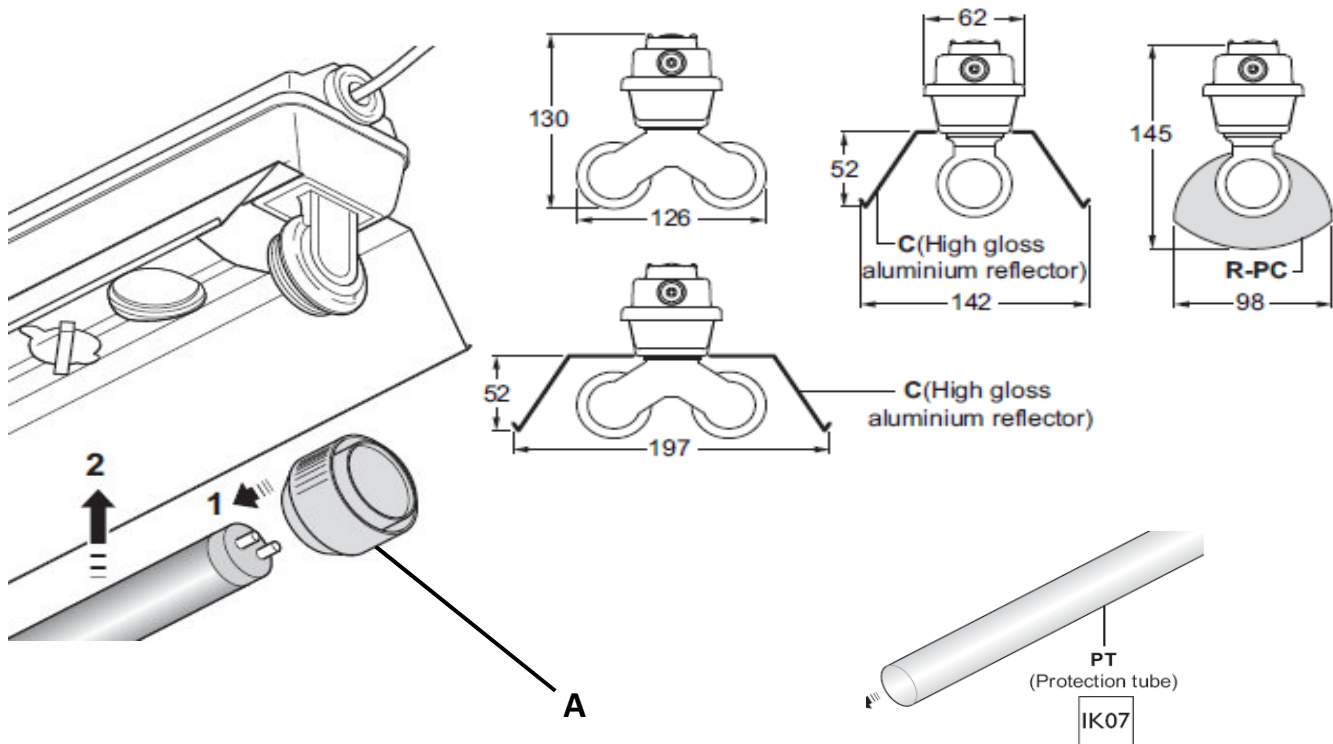

Service Manual

TMW075

BASIC WATERPROOF BATTEN

[Return
to
Index](#)

PHILIPS

Number	Service 12nc	Description
A	992200111344	TMW075&076 RING FOR PC TUBES (TLD)
com*	910930023118	TMW075 PROTECTION TUBE 1X18
com*	910930023218	TMW075 PROTECTION TUBE 1X36
com*	910930023318	TMW075 PROTECTION TUBE 1X58
com*	910930023418	TMW075 HIGH GLOSS ALLUMINIUM REFLECTOR 1X36
com*	910930023518	TMW075 HIGH GLOSS ALLUMINIUM REFLECTOR 2X36
com*	910930023618	TMW075 HIGH GLOSS ALLUMINIUM REFLECTOR 1X58
com*	910930023718	TMW075 HIGH GLOSS ALLUMINIUM REFLECTOR 2X58
com*	910930023818	TMW075 REFLECTOR PC 1X18
com*	910930023918	TMW075 REFLECTOR PC 1X36
com*	910930024018	TMW075 REFLECTOR PC 1X58