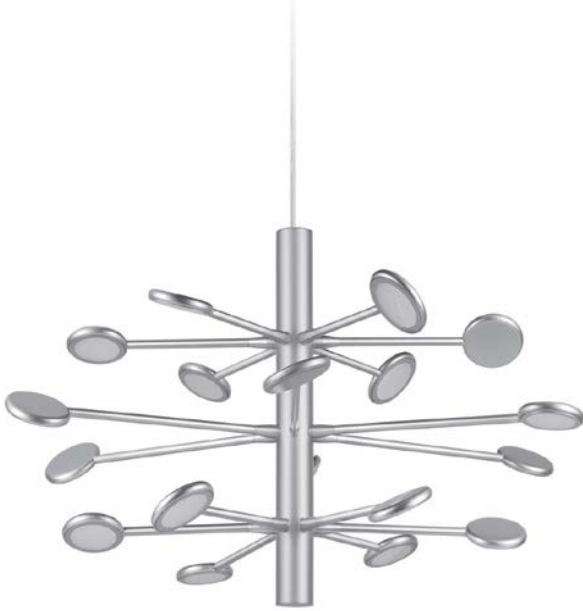

A modern interior scene featuring a large, white, teardrop-shaped pendant light hanging from the ceiling. The light is illuminated from within, casting a warm glow. Below the light, on a wooden table, are several decorative items: a tall, faceted white vase with dried white flowers, a teal pitcher, a white textured vase, and a small potted plant. The background is a plain, light blue wall.

42cm Ancho x 8cm Alto

- Tecnología LED
- 32W
- On/Off
- 2,000 lúmenes
- 120 - 240V

Mimosa

NUEVO

*Luminario con 18 brazos dirigibles.

4511648LO

Mimosa - Luminario colgante Plata

81.20cm Ancho x 81.20cm Alto x 150cm Largo

- Tecnología LED
- 80W
- Atenuable con control remoto
- 3,200 lúmenes
- 110 - 240V

4512048CO

Mimosa - Brazo orientable largo

37.70cm Ancho

- Tecnología LED

4511948CO

Mimosa - Brazo orientable corto

27.70cm Ancho

252510

Orbit - Luminario de techo o pared Plata

33.02cm Ancho x 12.7cm Alto

- Tecnología LED
- 15W
- Atenuable
- 700 lúmenes
- 120V

252502

Orbit - Luminario de techo o pared Plata

16.26cm Largo x 11.94cm Alto