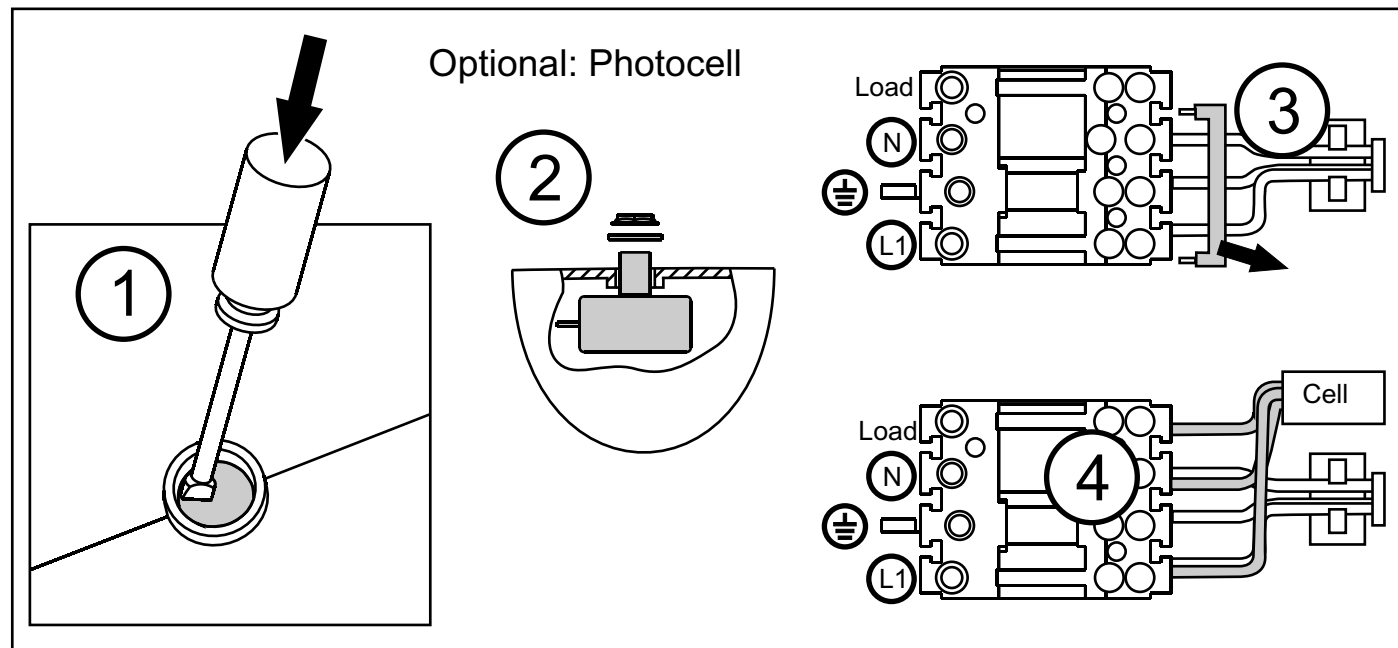

Indal

MONTAGE VOORSCHRIFT
INSTALLATION INSTRUCTIONS
MONTAGEANWEISUNG

LOGO LED
2148/2149

INSTRUCCIONES DE MONTAJE
INSTRUCTION D'INSTALLATION
INSTRUÇÕES DE MONTAGEM

Ambient : - 20 to + 35 °C in general.

Exceptions for certain versions equipped with dimming gear, mini photocell and electronic gear.

Please check the gear label.

10-52 LED	9-113	14	0,155	0,13