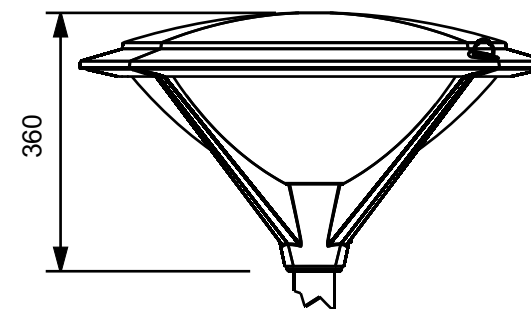

Indal

MONTAGE VOORSCHRIFT
INSTALLATION INSTRUCTIONS
MONTAGEANWEISUNG

LOGO LED
2148/2149

INSTRUCCIONES DE MONTAJE
INSTRUCTION D'INSTALLATION
INSTRUÇÕES DE MONTAGEM

Ambient : - 20 to + 35 °C in general.

Exceptions for certain versions equipped with dimming gear, mini photocell and electronic gear.

Please check the gear label.

10-52 LED	9-113	14	0,155	0,13