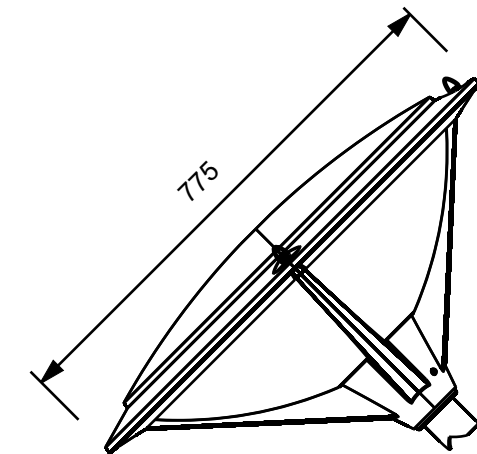

Indal

MONTAGE VOORSCHRIFT
INSTALLATION INSTRUCTIONS
MONTAGEANWEISUNG

LOGO LED
2148/2149

INSTRUCCIONES DE MONTAJE
INSTRUCTION D'INSTALLATION
INSTRUÇÕES DE MONTAGEM

Ambient : - 20 to + 35 °C in general.

Exceptions for certain versions equipped with dimming gear, mini photocell and electronic gear.

Please check the gear label.

10-52 LED	9-113	14	0,155	0,13