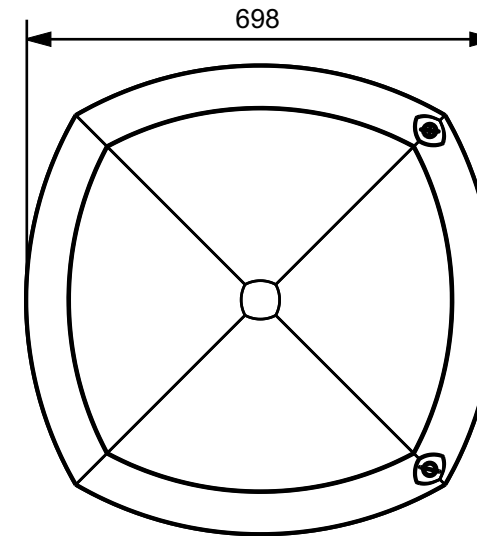

Indal

MONTAGE VOORSCHRIFT
INSTALLATION INSTRUCTIONS
MONTAGEANWEISUNG

LOGO LED
2148/2149

INSTRUCCIONES DE MONTAJE
INSTRUCTION D'INSTALLATION
INSTRUÇÕES DE MONTAGEM

Ambient : - 20 to + 35 °C in general.

Exceptions for certain versions equipped with dimming gear, mini photocell and electronic gear.

Please check the gear label.

10-52 LED	9-113	14	0,155	0,13