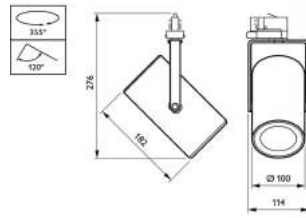

GreenSpace Accent Projector ST320T Afmetingen in mm.

Bestelgegevens

EOC	Type aanduiding	Typenummer	MOQ	VRG code	Richtprijs
5	16652600 ST320T LED17S/827 PSU MB WH	ST320T1827PMBWH	1	89	143,10
5	16653300 ST320T LED17S/830 PSU MB WH	ST320T1830PMBWH	1	89	143,10
5	16654000 ST320T LED17S/840 PSU MB WH	ST320T1840PMBWH	1	89	143,10
5	16655700 ST320T LED17S/CRW PSU MB WH	ST320T1CRWPMBWH	1	89	143,10
5	16656400 ST320T LED17S/PW9 PSU MB WH	ST320T1PW9PMBWH	1	89	143,10
5	16649600 ST320T LED20S/PW9 PSU NB BK	ST320T2SPW9PNBB	1	89	161,10
5	16665600 ST320T LED20S/PW9 PSU NB SI	ST320T2SPW9PNBS	1	89	161,10
5	16666300 ST320T LED20S/PW9 PSU NB WH	ST320T2SPW9PNBW	1	89	161,10
5	16658800 ST320T LED27S/827 PSU MB WH	ST320T2827PMBWH	1	89	161,10
5	16659500 ST320T LED27S/830 PSU MB SI	ST320T2830PMBSI	1	89	161,10
5	16660100 ST320T LED27S/830 PSU MB WH	ST320T2830PMBWH	1	89	161,10
5	16661800 ST320T LED27S/840 PSU MB WH	ST320T2840PMBWH	1	89	161,10
5	16662500 ST320T LED27S/840 PSU WB WH	ST320T2840PWBWH	1	89	161,10
5	16663200 ST320T LED27S/CRW PSU MB WH	ST320T2CRWPMBWH	1	89	161,10
5	16651900 ST320T LED27S/PW9 PSU MB BK	ST320T2PW9PMBBK	1	89	161,10
5	16664900 ST320T LED27S/PW9 PSU MB SI	ST320T2PW9PMBSI	1	89	161,10
5	16650200 ST320T LED27S/PW9 PSU MB WH	ST320T2PW9PMBWH	1	89	161,10
5	16667000 ST320T LED27S/PW9 PSU WB SI	ST320T2PW9PWB SI	1	89	161,10
5	16668700 ST320T LED39S/827 PSU VWB WH	ST320T39827PVWW	1	89	179,10
5	16669400 ST320T LED39S/827 PSU WB WH	ST320T39827PWBW	1	89	179,10
5	16671700 ST320T LED39S/830 PSU VWB BK	ST320T39830PVWB	1	89	179,10
5	16672400 ST320T LED39S/830 PSU VWB SI	ST320T39830PVWS	1	89	179,10
5	16670000 ST320T LED39S/830 PSU VWB WH	ST320T39830PVWW	1	89	179,10
5	16673100 ST320T LED39S/830 PSU WB BK	ST320T39830PWB	1	89	179,10
5	16674800 ST320T LED39S/830 PSU WB SI	ST320T39830PWB	1	89	179,10
5	16675500 ST320T LED39S/830 PSU WB WH	ST320T39830PWB	1	89	179,10
5	16676200 ST320T LED39S/840 PSU VWB WH	ST320T39840PVWW	1	89	179,10
5	16677900 ST320T LED39S/840 PSU WB BK	ST320T39840PWB	1	89	179,10
5	16678600 ST320T LED39S/840 PSU WB SI	ST320T39840PWB	1	89	179,10
5	16679300 ST320T LED39S/840 PSU WB WH	ST320T39840PWB	1	89	179,10
5	16680900 ST320T LED39S/PW9 PSU WB BK	ST320T39PW9PWB	1	89	179,10
5	16681600 ST320T LED39S/PW9 PSU WB SI	ST320T39PW9PWB	1	89	179,10
5	16682300 ST320T LED39S/PW9 PSU WB WH	ST320T39PW9PWB	1	89	179,10
5	17275600 ST320T LED27S/827 PSD WB WH	ST320T2782PDWBW	1	89	188,10
5	17276300 ST320T LED27S/830 PSD WB WH	ST320T2783PDWBW	1	89	188,10
5	17277000 ST320T LED27S/840 PSD WB WH	ST320T2784PDWBW	1	89	188,10
5	17278700 ST320T LED27S/PW9 PSD WB WH	ST320T27P9PDWBW	1	89	188,10
5	17279400 ST320T LED39S/827 PSD WB WH	ST320T3982PDWBW	1	89	206,10
5	17280000 ST320T LED39S/830 PSD WB WH	ST320T3983PDWBW	1	89	206,10
5	17281700 ST320T LED39S/840 PSD WB WH	ST320T3984PDWBW	1	89	206,10
5	17282400 ST320T LED39S/PW9 PSD WB WH	ST320T39P9PDWBW	1	89	206,10