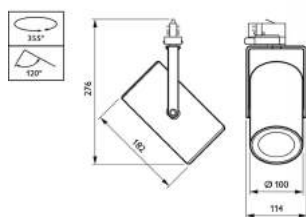

GreenSpace Accent Projector ST320T Afmetingen in mm.

Bestelgegevens

EOC	Type aanduiding	Typenummer	MOQ	VRG code	Richtprijs
5	16652600 ST320T LED17S/827 PSU MB WH	ST320T1827PMBWH	1	89	144,00
5	16653300 ST320T LED17S/830 PSU MB WH	ST320T1830PMBWH	1	89	144,00
5	16654000 ST320T LED17S/840 PSU MB WH	ST320T1840PMBWH	1	89	144,00
5	16655700 ST320T LED17S/CRW PSU MB WH	ST320T1CRWPMBWH	1	89	144,00
5	16656400 ST320T LED17S/PW9 PSU MB WH	ST320T1PW9PMBWH	1	89	144,00
5	16649600 ST320T LED20S/PW9 PSU NB BK	ST320T2SPW9PNBB	1	89	162,00
5	16665600 ST320T LED20S/PW9 PSU NB SI	ST320T2SPW9PNBS	1	89	162,00
5	16666300 ST320T LED20S/PW9 PSU NB WH	ST320T2SPW9PNBW	1	89	162,00
5	16658800 ST320T LED27S/827 PSU MB WH	ST320T2827PMBWH	1	89	162,00
5	16659500 ST320T LED27S/830 PSU MB SI	ST320T2830PMBSI	1	89	162,00
5	16660100 ST320T LED27S/830 PSU MB WH	ST320T2830PMBWH	1	89	162,00
5	16661800 ST320T LED27S/840 PSU MB WH	ST320T2840PMBWH	1	89	162,00
5	16662500 ST320T LED27S/840 PSU WB WH	ST320T2840PWBWH	1	89	162,00
5	16663200 ST320T LED27S/CRW PSU MB WH	ST320T2CRWPMBWH	1	89	162,00
5	16651900 ST320T LED27S/PW9 PSU MB BK	ST320T2PW9PMBBK	1	89	162,00
5	16664900 ST320T LED27S/PW9 PSU MB SI	ST320T2PW9PMBSI	1	89	162,00
5	16650200 ST320T LED27S/PW9 PSU MB WH	ST320T2PW9PMBWH	1	89	162,00
5	16667000 ST320T LED27S/PW9 PSU WB SI	ST320T2PW9PWB SI	1	89	162,00
5	16668700 ST320T LED39S/827 PSU VWB WH	ST320T39827PVWW	1	89	180,00
5	16669400 ST320T LED39S/827 PSU WB WH	ST320T39827PWBW	1	89	180,00
5	16671700 ST320T LED39S/830 PSU VWB BK	ST320T39830PVWB	1	89	180,00
5	16672400 ST320T LED39S/830 PSU VWB SI	ST320T39830PVWS	1	89	180,00
5	16670000 ST320T LED39S/830 PSU VWB WH	ST320T39830PVWW	1	89	180,00
5	16673100 ST320T LED39S/830 PSU WB BK	ST320T39830PWB	1	89	180,00
5	16674800 ST320T LED39S/830 PSU WB SI	ST320T39830PWB	1	89	180,00
5	16675500 ST320T LED39S/830 PSU WB WH	ST320T39830PWB	1	89	180,00
5	16676200 ST320T LED39S/840 PSU VWB WH	ST320T39840PVWW	1	89	180,00
5	16677900 ST320T LED39S/840 PSU WB BK	ST320T39840PWB	1	89	180,00
5	16678600 ST320T LED39S/840 PSU WB SI	ST320T39840PWB	1	89	180,00
5	16679300 ST320T LED39S/840 PSU WB WH	ST320T39840PWB	1	89	180,00
5	16680900 ST320T LED39S/PW9 PSU WB BK	ST320T39PW9PWB	1	89	180,00
5	16681600 ST320T LED39S/PW9 PSU WB SI	ST320T39PW9PWB	1	89	180,00
5	16682300 ST320T LED39S/PW9 PSU WB WH	ST320T39PW9PWB	1	89	180,00
5	17275600 ST320T LED27S/827 PSD WB WH	ST320T2782PDWBW	1	89	189,00
5	17276300 ST320T LED27S/830 PSD WB WH	ST320T2783PDWBW	1	89	189,00
5	17277000 ST320T LED27S/840 PSD WB WH	ST320T2784PDWBW	1	89	189,00
5	17278700 ST320T LED27S/PW9 PSD WB WH	ST320T27P9PDWBW	1	89	189,00
5	17279400 ST320T LED39S/827 PSD WB WH	ST320T3982PDWBW	1	89	207,00
5	17280000 ST320T LED39S/830 PSD WB WH	ST320T3983PDWBW	1	89	207,00
5	17281700 ST320T LED39S/840 PSD WB WH	ST320T3984PDWBW	1	89	207,00
5	17282400 ST320T LED39S/PW9 PSD WB WH	ST320T39P9PDWBW	1	89	207,00