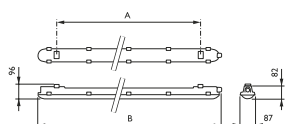

WT120C

WT120C Afmetingen in mm.

	A	B
LED18S	388	661
LED22S/LED40S	960	1223
LED34S/LED60S	1213	1504

Bestelgegevens

EOC	Type aanduiding	Typenummer	MOQ	VRG code	Gewicht (KG)	Richtprijs
1	84045900 WT120C LED18S/840 PSU L600	WT120L18/84L600	1	75	1,14	82,80
1	84046600 WT120C LED22S/840 PSU L1200	WT120L21/84L120	1	75	1,60	105,00
1	84047300 WT120C LED34S/840 PSU L1500	WT120L33/84L150	1	75	1,90	112,00
1	84048000 WT120C LED40S/840 PSU L1200	WT120L38/84L120	1	75	1,60	105,00
1	84049700 WT120C LED60S/840 PSU L1500	WT120L59/84L150	1	75	1,90	112,00
Ⓢ	85414200 WT120C LED22S/840 PSU L1200 EL1	WT120L21/84EL1	1	75	2,60	265,00
Ⓢ	85415900 WT120C LED40S/840 PSU L1200 EL1	WT120L38/84EL1	1	75	2,60	279,00
1	85416600 WT120C LED34S/840 PSU L1500 EL1	WT120L33/84EL1	1	75	2,90	308,00
1	85417300 WT120C LED60S/840 PSU L1500 EL1	WT120L59/84EL1	1	75	2,90	305,00
Ⓢ	88306800 WT120C LED18S/840 PSD L600	WT120L18/PSD	1	75		107,00
Ⓢ	88307500 WT120C LED22S/840 PSD L1200	WT120L22/PSD	1	75		131,00
1	88308200 WT120C LED34S/840 PSD L1500	WT120L34/PSD	1	75		140,00
1	88309900 WT120C LED40S/840 PSD L1200	WT120L40/PSD	1	75		135,00
1	88310500 WT120C LED60S/840 PSD L1500	WT120L60/PSD	1	75		149,00
Ⓢ	85420300 WT120C LED34S/840 PSU L1500 EL3	WT120LED34EL3	1	75		266,00
Ⓢ	85419700 WT120C LED40S/840 PSU L1200 EL3	WT120LED40EL3	1	75		266,00
Ⓢ	16317400 WT120C LED40S/840 PSU TW1 WEC L1200	WT120L40TWWEC	1	75		142,00
Ⓢ	16316700 WT120C LED40S/840 PSU WEC L1200	WT120L40WEC	1	75		128,00
Ⓢ	88314300 WT120C LED60S/840 PSD L1500 EL3	WT120L60PSDEL	1	75		307,00
Ⓢ	16319800 WT120C LED60S/840 PSU TW1 WEC L1500	WT120L60TWWEC	1	75		149,00
5	91688900 WT120C LED60S/840 PSU TW3 L1500	WT120LED60TW3	1	75		173,00
Ⓢ	16318100 WT120C LED60S/840 PSU WEC L1500	WT120L60WEC	1	75		135,00