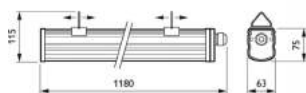

LEDINAIRE WT060C

Afmetingen in mm.

Bestelgegevens

EOC	Type aanduiding	Typenummer	MOQ	VRG code	Richtprijs
1	38009099 WT060C LED18S/840 PSU L600	WT060LED181	1	90	75,00
1	38011399 WT060C LED36S/840 PSU L1200	WT060LED363	1	90	73,00
1	38013799 WT060C LED56S/840 PSU L1500	WT060LED565	1	90	82,00