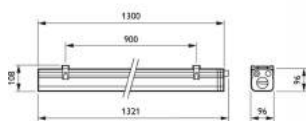

WT470C (standaarduitvoering)

Afmetingen in mm.

Bestelgegevens