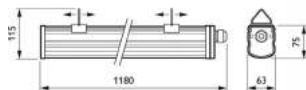

Afmetingen in mm.