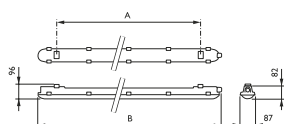

WT120C

WT120C Afmetingen in mm.

	A	B
LED18S	388	661
LED22S/LED40S	960	1223
LED34S/LED60S	1213	1504

Bestelgegevens

EOC	Type aanduiding	Typenummer	MOQ	VRG	Gewicht (KG)	Richtprijs
1	84045900 WT120C LED18S/840 PSU L600	WT120L18/84L600	1	75	1,14	82,80
1	84046600 WT120C LED22S/840 PSU L1200	WT120L21/84L120	1	75	1,60	98,00
1	84047300 WT120C LED34S/840 PSU L1500	WT120L33/84L150	1	75	1,90	112,00
1	84048000 WT120C LED40S/840 PSU L1200	WT120L38/84L120	1	75	1,60	103,00
1	84049700 WT120C LED60S/840 PSU L1500	WT120L59/84L150	1	75	1,90	109,00
4	85414200 WT120C LED22S/840 PSU L1200 EL1	WT120L21/84EL1	1	75	2,60	265,00
4	85415900 WT120C LED40S/840 PSU L1200 EL1	WT120L38/84EL1	1	75	2,60	279,00
1	85416600 WT120C LED34S/840 PSU L1500 EL1	WT120L33/84EL1	1	75	2,90	308,00
1	85417300 WT120C LED60S/840 PSU L1500 EL1	WT120L59/84EL1	1	75	2,90	305,00
4	88306800 WT120C LED18S/840 PSD L600	WT120L18/PSD	1	75		107,00
4	88307500 WT120C LED22S/840 PSD L1200	WT120L22/PSD	1	75		131,00
1	88308200 WT120C LED34S/840 PSD L1500	WT120L34/PSD	1	75		140,00
1	88309900 WT120C LED40S/840 PSD L1200	WT120L40/PSD	1	75		135,00
1	88310500 WT120C LED60S/840 PSD L1500	WT120L60/PSD	1	75		149,00
4	85420300 WT120C LED34S/840 PSU L1500 EL3	WT120LED34EL3	1	75		266,00
4	85419700 WT120C LED40S/840 PSU L1200 EL3	WT120LED40EL3	1	75		266,00
4	16317400 WT120C LED40S/840 PSU TW1 WEC L1200	WT120L40TWWEC	1	75		142,00
4	16316700 WT120C LED40S/840 PSU WEC L1200	WT120L40WEC	1	75		128,00
4	88314300 WT120C LED60S/840 PSD L1500 EL3	WT120L60PSDEL	1	75		307,00
4	16319800 WT120C LED60S/840 PSU TW1 WEC L1500	WT120L60TWWEC	1	75		149,00
4	91688900 WT120C LED60S/840 PSU TW3 L1500	WT120LED60TW3	1	75		173,00
4	16318100 WT120C LED60S/840 PSU WEC L1500	WT120L60WEC	1	75		135,00