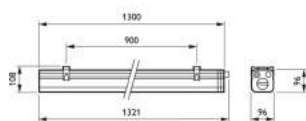

WT470C (standaarduitvoering)

Afmetingen in mm.

Bestelgegevens

EOC	Type aanduiding	Typenummer	MOQ	VRG	Richtprijs code
4	37923300 WT470C LED23S/840 PSD WB L1300	WT470CLEDD23S1	1	89	219,00
4	37924000 WT470C LED23S/840 PSD WB L700	WT470CLEDD23S2	1	89	180,00
4	37925700 WT470C LED23S/840 PSD VWB L1300	WT470CLEDD23S3	1	89	219,00
4	37926400 WT470C LED23S/840 PSD VWB L700	WT470CLEDD23S4	1	89	180,00
4	37935600 WT470C LED35S/840 PSD WB L1600	WT470CLEDD35S5	1	89	249,00
4	37936300 WT470C LED35S/840 PSD WB TW1 L1600	WT470CLEDD35S6	1	89	279,00
4	37937000 WT470C LED35S/840 PSD VWB TW1 L1600	WT470CLEDD35S7	1	89	279,00
4	37938700 WT470C LED35S/840 PSD VWB L1600	WT470CLEDD35S8	1	89	249,00
4	37940000 WT470C LED35S/840 PSD O L1600	WT470CLEDD35S9	1	89	259,00
4	37949300 WT470C LED42S/840 PSD WB L1300	WT470CLEDD42S10	1	89	219,00
4	37950900 WT470C LED42S/840 PSD WB TW1 L1300	WT470CLEDD42S11	1	89	249,00
4	37951600 WT470C LED42S/840 PSD VWB L1300	WT470CLEDD42S12	1	89	219,00
4	37981300 WT470C LED64S/840 PSD WB L1600	WT470CLEDD64S13	1	89	249,00
4	37982000 WT470C LED64S/840 PSD WB TW1 L1600	WT470CLEDD64S14	1	89	279,00
4	37983700 WT470C LED64S/840 PSD NB L1600	WT470CLEDD64S15	1	89	249,00
4	37984400 WT470C LED64S/840 PSD VWB L1600	WT470CLEDD64S16	1	89	249,00
4	37986800 WT470C LED64S/840 PSD NB TW1 L1600	WT470CLEDD64S17	1	89	279,00
4	37987500 WT470C LED64S/840 PSD VWB TW1 L1600	WT470CLEDD64S18	1	89	279,00
4	37988200 WT470C LED64S/840 PSD O L1600	WT470CLEDD64S19	1	89	259,00
Ⓢ	37990500 WT470C LED64S/865 PSD WB L1600	WT470CLEDD64S20	1	89	259,00
Ⓢ	37992900 WT470C LED64S/840 PSD NB ELD3 L1600	WT470CLEDD64S22	1	89	459,00
Ⓢ	37993600 WT470C LED64S/840 PSD WB ELD3 L1600	WT470CLEDD64S23	1	89	459,00
Ⓢ	37994300 WT470C LED64S/840 PSD WB ELD3 TW1 L1600	WT470CLEDD64S24	1	89	489,00
4	37999800 WT470C LED80S/840 PSD VWB L1600	WT470CLEDD80S25	1	89	249,00
4	38000000 WT470C LED80S/840 PSD O L1600	WT470CLEDD80S26	1	89	259,00
4	38002400 WT471C LED23S/840 PSD VWB L1300	WT471CLEDD23S27	1	89	259,00
4	38005500 WT471C LED42S/840 PSD WB TW1 L1300	WT471CLEDD42S28	1	89	289,00
4	38008600 WT471C LED64S/840 PSD WB L1600	WT471CLEDD64S29	1	89	289,00
4	38009300 WT471C LED64S/840 PSD WB TW1 L1600	WT471CLEDD64S30	1	89	319,00
4	38010900 WT471C LED64S/840 PSD NB L1600	WT471CLEDD64S31	1	89	289,00
4	38011600 WT471C LED64S/840 PSD VWB L1600	WT471CLEDD64S32	1	89	289,00
4	38014700 WT471C LED80S/840 PSD WB TW1 L1600	WT471CLEDD80S33	1	89	319,00
4	38028400 WT470X LED35S/840 VWB ACW TW1 L1600	WT470XLED35S42	1	89	329,00
4	38029100 WT470X LED35S/840 VWB ACW TW3 L1600	WT470XLED35S43	1	89	329,00
4	38030700 WT470X LED35S/840 WB ACW TW1 L1600	WT470XLED35S44	1	89	329,00
4	38031400 WT470X LED35S/840 WB ACW TW3 L1600	WT470XLED35S45	1	89	329,00
Ⓢ	38032100 WT470X LED35S/840 VWB ELP3 ACW TW1 L1600	WT470XLED35S46	1	89	529,00
4	38033800 WT470X LED64S/840 VWB ACW TW3 L1600	WT470XLED64S47	1	89	329,00
4	38035200 WT470X LED64S/840 WB ACW TW3 L1600	WT470XLED64S48	1	89	329,00
4	38036900 WT470X LED64S/840 VWB ACW TW1 L1600	WT470XLED64S49	1	89	329,00
4	38037600 WT470X LED64S/840 NB ACW TW1 L1600	WT470XLED64S50	1	89	329,00
4	38038300 WT470X LED80S/840 NB ACW TW1 L1600	WT470XLED80S51	1	89	329,00
4	38039000 WT470X LED80S/840 WB ACW TW1 L1600	WT470XLED80S52	1	89	329,00
4	38040600 WT470X LED35S/840 VWB ACWH TW1 L1600	WT470XLED35S53	1	89	339,00
4	38041300 WT470X LED35S/840 VWB ACWH TW3 L1600	WT470XLED35S54	1	89	339,00
4	38042000 WT470X LED35S/840 WB ACWH TW1 L1600	WT470XLED35S55	1	89	339,00
4	38043700 WT470X LED64S/840 WB ACWH TW3 L1600	WT470XLED64S56	1	89	339,00
4	38045100 WT470X LED64S/840 VWB ACWH TW1 L1600	WT470XLED64S57	1	89	339,00
4	38046800 WT470X LED64S/840 VWB ACWH TW3 L1600	WT470XLED64S58	1	89	339,00
4	38048200 WT470X LED64S/840 WB ACWH TW1 L1600	WT470XLED64S60	1	89	339,00
Ⓢ	37922600 WT470C LED23S/840 PSU WB ELP3 L1300	910925863799-RD	1	89	369,00
4	37914100 WT470C LED23S/840 PSU WB L1300	LED23S/840 PSU1	1	89	191,00
4	37941700 WT470C LED42S/840 PSU WB L1300	910925863819-1	1	89	189,00
Ⓢ	37991200 WT470C LED64S/865 PSD VWB L1600	WT470CLEDD64S21	1	89	259,00
	37997400 WT470C LED80S/840 PSU WB TW1 L1600				
4	38026000 WT470X LED35S/840 VWB ACW TC5 L1600	WT470XLED351	1	89	339,00
	38500500 WT470Z BR (10PCS)	910925864383-1	1	89	27,50
	38509800 WT470Z SCREW-VP SET (10PCS)	WT470SCREW	1	89	11,00