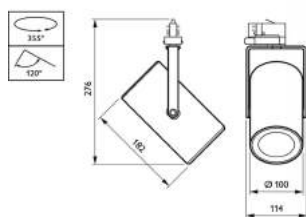

GreenSpace Accent Projector ST320T Afmetingen in mm.

Bestelgegevens

EOC	Type aanduiding	Typenummer	MOQ	VRG code	Richtprijs
4	16652600 ST320T LED17S/827 PSU MB WH	ST320T1827PMBWH	1	89	144,00
4	16653300 ST320T LED17S/830 PSU MB WH	ST320T1830PMBWH	1	89	144,00
4	16654000 ST320T LED17S/840 PSU MB WH	ST320T1840PMBWH	1	89	144,00
Ⓢ	16655700 ST320T LED17S/CRW PSU MB WH	ST320T1CRWPMBWH	1	89	144,00
Ⓢ	16656400 ST320T LED17S/PW9 PSU MB WH	ST320T1PW9PMBWH	1	89	144,00
Ⓢ	16649600 ST320T LED20S/PW9 PSU NB BK	ST320T2SPW9PNBB	1	89	162,00
Ⓢ	16665600 ST320T LED20S/PW9 PSU NB SI	ST320T2SPW9PNBS	1	89	162,00
Ⓢ	16666300 ST320T LED20S/PW9 PSU NB WH	ST320T2SPW9PNBW	1	89	162,00
4	16658800 ST320T LED27S/827 PSU MB WH	ST320T2827PMBWH	1	89	162,00
4	16659500 ST320T LED27S/830 PSU MB SI	ST320T2830PMBSI	1	89	162,00
4	16660100 ST320T LED27S/830 PSU MB WH	ST320T2830PMBWH	1	89	162,00
4	16661800 ST320T LED27S/840 PSU MB WH	ST320T2840PMBWH	1	89	162,00
4	16662500 ST320T LED27S/840 PSU WB WH	ST320T2840PWBWH	1	89	162,00
Ⓢ	16663200 ST320T LED27S/CRW PSU MB WH	ST320T2CRWPMBWH	1	89	162,00
4	16651900 ST320T LED27S/PW9 PSU MB BK	ST320T2PW9PMBBK	1	89	162,00
4	16664900 ST320T LED27S/PW9 PSU MB SI	ST320T2PW9PMBSI	1	89	162,00
4	16650200 ST320T LED27S/PW9 PSU MB WH	ST320T2PW9PMBWH	1	89	162,00
4	16667000 ST320T LED27S/PW9 PSU WB SI	ST320T2PW9PWBSI	1	89	162,00
Ⓢ	16668700 ST320T LED39S/827 PSU VWB WH	ST320T39827PVWW	1	89	180,00
4	16669400 ST320T LED39S/827 PSU WB WH	ST320T39827PWBW	1	89	180,00
Ⓢ	16671700 ST320T LED39S/830 PSU VWB BK	ST320T39830PVWB	1	89	180,00
Ⓢ	16672400 ST320T LED39S/830 PSU VWB SI	ST320T39830PVWS	1	89	180,00
Ⓢ	16670000 ST320T LED39S/830 PSU VWB WH	ST320T39830PVWW	1	89	180,00
4	16673100 ST320T LED39S/830 PSU WB BK	ST320T39830PWB	1	89	180,00
4	16674800 ST320T LED39S/830 PSU WB SI	ST320T39830PWBS	1	89	180,00
4	16675500 ST320T LED39S/830 PSU WB WH	ST320T39830PWBW	1	89	180,00
Ⓢ	16676200 ST320T LED39S/840 PSU VWB WH	ST320T39840PVWW	1	89	180,00
4	16677900 ST320T LED39S/840 PSU WB BK	ST320T39840PWB	1	89	180,00
4	16678600 ST320T LED39S/840 PSU WB SI	ST320T39840PWBS	1	89	180,00
4	16679300 ST320T LED39S/840 PSU WB WH	ST320T39840PWBW	1	89	180,00
4	16680900 ST320T LED39S/PW9 PSU WB BK	ST320T39PW9PWB	1	89	180,00
4	16681600 ST320T LED39S/PW9 PSU WB SI	ST320T39PW9PWBS	1	89	180,00
4	16682300 ST320T LED39S/PW9 PSU WB WH	ST320T39PW9PWBW	1	89	180,00
4	17275600 ST320T LED27S/827 PSD WB WH	ST320T2782PDWBW	1	89	189,00
4	17276300 ST320T LED27S/830 PSD WB WH	ST320T2783PDWBW	1	89	189,00
4	17277000 ST320T LED27S/840 PSD WB WH	ST320T2784PDWBW	1	89	189,00
4	17278700 ST320T LED27S/PW9 PSD WB WH	ST320T27P9PDWBW	1	89	189,00
4	17279400 ST320T LED39S/827 PSD WB WH	ST320T3982PDWBW	1	89	207,00
4	17280000 ST320T LED39S/830 PSD WB WH	ST320T3983PDWBW	1	89	207,00
4	17281700 ST320T LED39S/840 PSD WB WH	ST320T3984PDWBW	1	89	207,00
4	17282400 ST320T LED39S/PW9 PSD WB WH	ST320T39P9PDWBW	1	89	207,00
4	39939900 ST320T LED17S/CH PSU WB WH	39939900	1	89	144,00