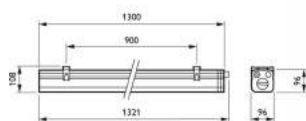

WT470C (standaarduitvoering)

Afmetingen in mm.

Bestelgegevens

EOC	Type aanduiding	Typenummer	MOQ	VRG	Richtprijs code
4	37923300 WT470C LED23S/840 PSD WB L1300	WT470CLEDD23S1	1	89	219,00
4	37924000 WT470C LED23S/840 PSD WB L700	WT470CLEDD23S2	1	89	180,00
4	37925700 WT470C LED23S/840 PSD VWB L1300	WT470CLEDD23S3	1	89	219,00
4	37926400 WT470C LED23S/840 PSD VWB L700	WT470CLEDD23S4	1	89	180,00
4	37935600 WT470C LED35S/840 PSD WB L1600	WT470CLEDD35S5	1	89	249,00
4	37936300 WT470C LED35S/840 PSD WB TW1 L1600	WT470CLEDD35S6	1	89	279,00
4	37937000 WT470C LED35S/840 PSD VWB TW1 L1600	WT470CLEDD35S7	1	89	279,00
4	37938700 WT470C LED35S/840 PSD VWB L1600	WT470CLEDD35S8	1	89	249,00
4	37940000 WT470C LED35S/840 PSD O L1600	WT470CLEDD35S9	1	89	259,00
4	37949300 WT470C LED42S/840 PSD WB L1300	WT470CLEDD42S10	1	89	219,00
4	37950900 WT470C LED42S/840 PSD WB TW1 L1300	WT470CLEDD42S11	1	89	249,00
4	37951600 WT470C LED42S/840 PSD VWB L1300	WT470CLEDD42S12	1	89	219,00
4	37981300 WT470C LED64S/840 PSD WB L1600	WT470CLEDD64S13	1	89	249,00
4	37982000 WT470C LED64S/840 PSD WB TW1 L1600	WT470CLEDD64S14	1	89	279,00
4	37983700 WT470C LED64S/840 PSD NB L1600	WT470CLEDD64S15	1	89	249,00
4	37984400 WT470C LED64S/840 PSD VWB L1600	WT470CLEDD64S16	1	89	249,00
4	37986800 WT470C LED64S/840 PSD NB TW1 L1600	WT470CLEDD64S17	1	89	279,00
4	37987500 WT470C LED64S/840 PSD VWB TW1 L1600	WT470CLEDD64S18	1	89	279,00
4	37988200 WT470C LED64S/840 PSD O L1600	WT470CLEDD64S19	1	89	259,00
Ⓢ	37990500 WT470C LED64S/865 PSD WB L1600	WT470CLEDD64S20	1	89	259,00
Ⓢ	37992900 WT470C LED64S/840 PSD NB ELD3 L1600	WT470CLEDD64S22	1	89	459,00
Ⓢ	37993600 WT470C LED64S/840 PSD WB ELD3 L1600	WT470CLEDD64S23	1	89	459,00
Ⓢ	37994300 WT470C LED64S/840 PSD WB ELD3 TW1 L1600	WT470CLEDD64S24	1	89	489,00
4	37999800 WT470C LED80S/840 PSD VWB L1600	WT470CLEDD80S25	1	89	249,00
4	38000000 WT470C LED80S/840 PSD O L1600	WT470CLEDD80S26	1	89	259,00
4	38002400 WT471C LED23S/840 PSD VWB L1300	WT471CLEDD23S27	1	89	259,00
4	38005500 WT471C LED42S/840 PSD WB TW1 L1300	WT471CLEDD42S28	1	89	289,00
4	38008600 WT471C LED64S/840 PSD WB L1600	WT471CLEDD64S29	1	89	289,00
4	38009300 WT471C LED64S/840 PSD WB TW1 L1600	WT471CLEDD64S30	1	89	319,00
4	38010900 WT471C LED64S/840 PSD NB L1600	WT471CLEDD64S31	1	89	289,00
4	38011600 WT471C LED64S/840 PSD VWB L1600	WT471CLEDD64S32	1	89	289,00
4	38014700 WT471C LED80S/840 PSD WB TW1 L1600	WT471CLEDD80S33	1	89	319,00
4	38028400 WT470X LED35S/840 VWB ACW TW1 L1600	WT470XLED35S42	1	89	329,00
4	38029100 WT470X LED35S/840 VWB ACW TW3 L1600	WT470XLED35S43	1	89	329,00
4	38030700 WT470X LED35S/840 WB ACW TW1 L1600	WT470XLED35S44	1	89	329,00
4	38031400 WT470X LED35S/840 WB ACW TW3 L1600	WT470XLED35S45	1	89	329,00
Ⓢ	38032100 WT470X LED35S/840 VWB ELP3 ACW TW1 L1600	WT470XLED35S46	1	89	529,00
4	38033800 WT470X LED64S/840 VWB ACW TW3 L1600	WT470XLED64S47	1	89	329,00
4	38035200 WT470X LED64S/840 WB ACW TW3 L1600	WT470XLED64S48	1	89	329,00
4	38036900 WT470X LED64S/840 VWB ACW TW1 L1600	WT470XLED64S49	1	89	329,00
4	38037600 WT470X LED64S/840 NB ACW TW1 L1600	WT470XLED64S50	1	89	329,00
4	38038300 WT470X LED80S/840 NB ACW TW1 L1600	WT470XLED80S51	1	89	329,00
4	38039000 WT470X LED80S/840 WB ACW TW1 L1600	WT470XLED80S52	1	89	329,00
4	38040600 WT470X LED35S/840 VWB ACWH TW1 L1600	WT470XLED35S53	1	89	339,00
4	38041300 WT470X LED35S/840 VWB ACWH TW3 L1600	WT470XLED35S54	1	89	339,00
4	38042000 WT470X LED35S/840 WB ACWH TW1 L1600	WT470XLED35S55	1	89	339,00
4	38043700 WT470X LED64S/840 WB ACWH TW3 L1600	WT470XLED64S56	1	89	339,00
4	38045100 WT470X LED64S/840 VWB ACWH TW1 L1600	WT470XLED64S57	1	89	339,00
4	38046800 WT470X LED64S/840 VWB ACWH TW3 L1600	WT470XLED64S58	1	89	339,00
4	38048200 WT470X LED64S/840 WB ACWH TW1 L1600	WT470XLED64S60	1	89	339,00
Ⓢ	37922600 WT470C LED23S/840 PSU WB ELP3 L1300	910925863799-RD	1	89	369,00
4	37914100 WT470C LED23S/840 PSU WB L1300	LED23S/840 PSU1	1	89	191,00
4	37941700 WT470C LED42S/840 PSU WB L1300	910925863819-1	1	89	189,00
Ⓢ	37991200 WT470C LED64S/865 PSD VWB L1600	WT470CLEDD64S21	1	89	259,00
	37997400 WT470C LED80S/840 PSU WB TW1 L1600				
4	38026000 WT470X LED35S/840 VWB ACW TC5 L1600	WT470XLED351	1	89	339,00
4	38500500 WT470Z BR (10PCS)	910925864383-1	1	89	27,50
4	38509800 WT470Z SCREW-VP SET (10PCS)	WT470SCREW	1	89	11,00