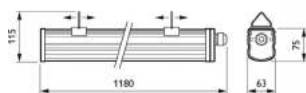

LEDINAIRE WT060C

Afmetingen in mm.

Bestelgegevens

EOC	Type aanduiding	Typenummer	MOQ	VRG code	Richtprijs
1	38010699 WT060C LED18S/840 PSU TW1 L600	WT060LED182	1	90	105,00
1	38011399 WT060C LED36S/840 PSU L1200	WT060LED363	1	90	80,00
1	38013799 WT060C LED56S/840 PSU L1500	WT060LED565	1	90	90,00
1	38014499 WT060C LED56S/840 PSU TW1 L1500	WT060LED566	1	90	125,00