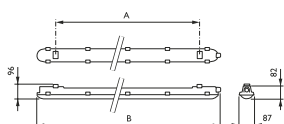

WT120C

WT120C Afmetingen in mm.

	A	B
LED18S : LED18S	388	661
LED22S : LED22S	960	1223
LED34S : LED34S	1213	1504

Bestelgegevens

EOC	Type aanduiding	Typenummer	MOQ	VRG code	Gewicht (KG)	Richtprijs
1	84045900 WT120C LED18S/840 PSU L600	WT120L18/84L600	1	75	1,14	82,80
1	84046600 WT120C LED22S/840 PSU L1200	WT120L21/84L120	1	75	1,60	98,00
1	84047300 WT120C LED34S/840 PSU L1500	WT120L33/84L150	1	75	1,90	112,00
1	84048000 WT120C LED40S/840 PSU L1200	WT120L38/84L120	1	75	1,60	103,00
1	84049700 WT120C LED60S/840 PSU L1500	WT120L59/84L150	1	75	1,90	109,00
5	85414200 WT120C LED22S/840 PSU L1200 EL1	WT120L21/84EL1	1	75	2,60	265,00
5	85415900 WT120C LED40S/840 PSU L1200 EL1	WT120L38/84EL1	1	75	2,60	279,00
1	85416600 WT120C LED34S/840 PSU L1500 EL1	WT120L33/84EL1	1	75	2,90	308,00
1	85417300 WT120C LED60S/840 PSU L1500 EL1	WT120L59/84EL1	1	75	2,90	305,00
5	88306800 WT120C LED18S/840 PSD L600	WT120L18/PSD	1	75		107,00
5	88307500 WT120C LED22S/840 PSD L1200	WT120L22/PSD	1	75		131,00
1	88308200 WT120C LED34S/840 PSD L1500	WT120L34/PSD	1	75		140,00
1	88309900 WT120C LED40S/840 PSD L1200	WT120L40/PSD	1	75		135,00
1	88310500 WT120C LED60S/840 PSD L1500	WT120L60/PSD	1	75		149,00
5	85420300 WT120C LED34S/840 PSU L1500 EL3	WT120LED34EL3	1	75		266,00
5	85419700 WT120C LED40S/840 PSU L1200 EL3	WT120LED40EL3	1	75		266,00
5	16317400 WT120C LED40S/840 PSU TW1 WEC L1200	WT120L40TWWEC	1	75		142,00
5	16316700 WT120C LED40S/840 PSU WEC L1200	WT120L40WEC	1	75		128,00
5	88314300 WT120C LED60S/840 PSD L1500 EL3	WT120L60PSDEL	1	75		307,00
5	16319800 WT120C LED60S/840 PSU TW1 WEC L1500	WT120L60TWWEC	1	75		149,00
5	91688900 WT120C LED60S/840 PSU TW3 L1500	WT120LED60TW3	1	75		150,00
5	16318100 WT120C LED60S/840 PSU WEC L1500	WT120L60WEC	1	75		135,00
5	91685800 WT120C LED22S/840 PSU TW3 L1200		1	75		145,00
5	91686500 WT120C LED34S/840 PSU TW3 L1500		1	75		155,00
5	91687200 WT120C LED40S/840 PSU TW3 L1200		1	75		145,00