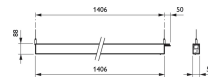

Product

SP532P LED29S/840 PSD LF1 PI5 SM2 L1410