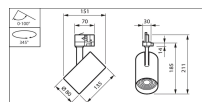

ST710T LED27S/PW9-3500 PSU FR24 WH

ST711T LED27S/PW9-3000 PSU FR24 BK

**Product**  
ST710T LED20S/PW9-3000 PSD FR12 WH

ST720T LED-XNB/PW9-3000 PSD CLM6 BK

**Product**  
ST712T LED20S/PW9-3000 PSU FR12 WH

**Product**  
ST715T LED27S/PC930 PSU FPO24 BK