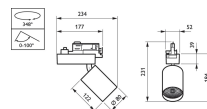

Product

ST710T LED27S/PW9-3000 PSU CLM20 WH