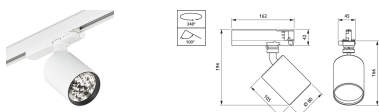

Product
ST712T LED20S/PW9-3000 PSU FR12 WH