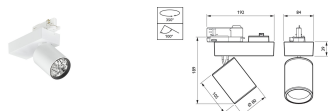

ST710T LED27S/PW9-4000 PSU CLM24 SI

ST710T LED27S/PW9-3000 PSU CLM20 BK

ST710T LED20S/PW9-3000 PSU FR12 BK

ST715T LED20S/PW930 PSU FPO12 WH

**Product**  
ST711T LED27S/PW9-3000 PSU FR24 WH

ST711T LED27S/PW9-3000 PSU FR24 SI