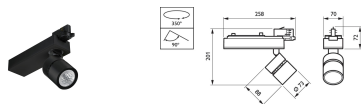

Product
ST730T LED125/930 PSU NB BK

Bestelgegevens