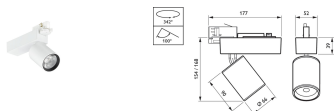

#### Product

ST710T LED27S/PW9-3000 PSU CLM20 WH

**Product**  
ST711T LED27S/PW9-3000 PSU CLM24 WH

ST711T LED27S/PW9-4000 PSU CLM24 SI

**Product**  
ST700T LED17S/PW9-3000 PSU CLM18 WH

ST715T LED27S/PW930 PSU FPO24 SI