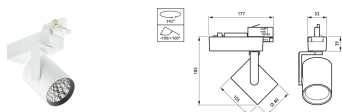

ST710T LED27S/PW9-4000 PSU CLM24 SI

ST710T LED27S/PW9-3000 PSU CLM20 BK

ST710T LED20S/PW9-3000 PSU FR12 BK

ST715T LED20S/PW930 PSU FPO12 WH

**Product**  
ST711T LED27S/PW9-3000 PSU FR24 WH

ST711T LED27S/PW9-3000 PSU FR24 SI