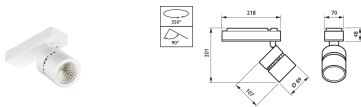

ST730T LED12S/930 PSU  
NB WH

**Product**  
ST740T LED39S/PW930 PSD-VLC MB WH

**Product**  
ST750T LED27S/CH PSU WB BK LIN

**Product**  
ST740T LED20S/930 PSU NB BK

ST740T LED20S/930 PSU  
NB WH

**Product**  
ST740T LED19S/FMT PSU WB BK