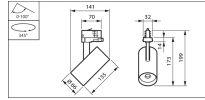

Product
ST705T LED20S/PW940 PSU CLM30 BK