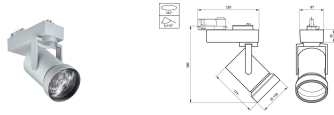

**Product**  
ST710T LED27S/PW9-3000 PSD-VLC FR24 WH

**Product**  
ST721T LED-XNB/PW9-3000 PSD CLM6 WH

ST712T LED27S/PW9-3000 PSU FR24 BK

**Product**  
ST720T LED-XNB/PW9-3000 PSU CLM6 SI

ST705T LED20S/PW930 PSU CLM18 WH