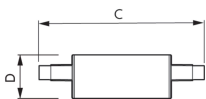

CorePro LED linear D 14-
120W R7S 118 830

Bestelgegevens

EOC	Type aanduiding	MOQ	Richtprijs
52253000	CorePro LED linear R7S 118mm 6.5-60W 830	10	12.90€
57879700	CorePro LED linear R7S 118mm 14-100W 830 D	10	19.20€
57881000	CorePro LED linear R7S 118mm 14-100W 840 D	10	19.20€
71394500	CorePro LEDlinear ND 7.5-60W R7S 78mm830	10	15.40€
71396900	CorePro LEDlinear ND 7.5-60W R7S 78mm840	10	15.40€
71400300	CorePro LED linear D 14-120W R7S 118 830	10	24.10€
71406500	CorePro LED linear D 14-120W R7S 118 840	10	24.10€