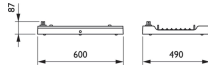

Product
BY481X LED250S/840 MB GC SI ACW-L BR

BY481P LED250S/840
PSD NBA GC SI

BY481P LED250S/840
PSD MB GC WH

Product
BY481P LED250S/840 PSD WB GC SI

Product
BY481P LED250S/840 PSD MB GC WH BR

Bestelgegevens