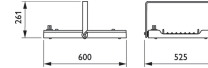

Product
BY481X LED250S/840 MB GC SI ACW-L BR

BY481P LED250S/840
PSD NBA GC SI

BY481P LED250S/840
PSD MB GC WH

Product
BY481P LED250S/840 PSD WB GC SI

Product
BY481P LED250S/840 PSD MB GC WH BR

Bestelgegevens