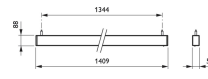

Product

SP530P LED43S/840 PSD PI5 SM2 L1410 ALU