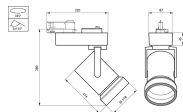

Product

ST710T LED27S/PW9-3000 PSD-VLC FR24 WH

ST720T LED-XNB/PW9-3000 PSD CLM6 BK

Product
ST721T LED-XNB/PW9-3000 PSD CLM6 WH