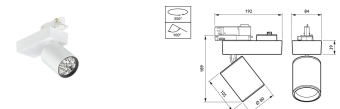

ST711T LED27S/PW9-3000 PSU FR24 WH

ST710T LED27S/PW9-3500 PSU FR24 WH

ST711T LED27S/PW9-3000 PSU FR24 BK

ST711T LED27S/PW9-3000 PSU FR24 SI

Product

ST710T LED20S/PW9-3000 PSD FR12 WH

Product

ST710T LED27S/PW9-3000 PSD-VLC FR24 WH