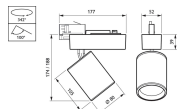

ST711T LED27S/PW9-3000 PSU FR24 WH

ST710T LED27S/PW9-3500 PSU FR24 WH

ST711T LED27S/PW9-3000 PSU FR24 BK

ST711T LED27S/PW9-3000 PSU FR24 SI

Product

ST710T LED20S/PW9-3000 PSD FR12 WH

Product

ST710T LED27S/PW9-3000 PSD-VLC FR24 WH