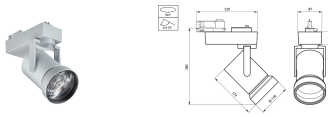

Product

ST720T LED-XNB/PW9-3000 PSU CLM6 SI