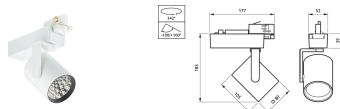

Product

ST711T LED27S/PW9-3000 PSU CLM24 WH

ST710T LED27S/PW9-3000 PSU CLM20 BK

ST710T LED20S/PW9-3000 PSU FR12 BK

ST711T LED27S/PW9-4000 PSU CLM24 SI

Product

ST700T LED17S/PW9-3000 PSU CLM18 WH

Product