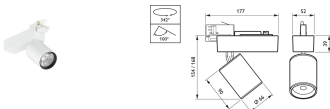

Product

ST711T LED27S/PW9-3000 PSU CLM24 WH

ST710T LED27S/PW9-3000 PSU CLM20 BK

ST710T LED20S/PW9-3000 PSU FR12 BK

ST711T LED27S/PW9-4000 PSU CLM24 SI

Product

ST700T LED17S/PW9-3000 PSU CLM18 WH

Product