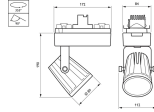

ST440S LED17S/840 PSU MB WH

Product
ST440T LED17S/830 PSU MB BK

ST440T LED17S/830 PSU MB WH

Product
ST440S LED17S/840 PSU MB BK

ST440T LED27S/CH PSU WB BK

Bestelgegevens

EOC	Type aanduiding	MOQ	Richtprijs
25910800	ST440T LED17S/830 PSU MB BK	1	179.00€
25911500	ST440T LED17S/840 PSU MB BK	1	179.00€
25912200	ST440T LED17S/830 PSU WB BK	1	179.00€
25913900	ST440T LED17S/840 PSU WB BK	1	179.00€
25920700	ST440T LED27S/830 PSU MB BK	1	199.00€
25921400	ST440T LED27S/840 PSU MB BK	1	199.00€
25922100	ST440T LED27S/830 PSU WB BK	1	199.00€
25923800	ST440T LED27S/840 PSU WB BK	1	199.00€
25930600	ST440T LED39S/830 PSU MB BK	1	209.00€
25931300	ST440T LED39S/840 PSU MB BK	1	209.00€
25932000	ST440T LED39S/830 PSU WB BK	1	209.00€
25933700	ST440T LED39S/840 PSU WB BK	1	209.00€
25914600	ST440T LED17S/830 PSU MB WH	1	179.00€
25915300	ST440T LED17S/840 PSU MB WH	1	179.00€
25916000	ST440T LED17S/830 PSU WB WH	1	179.00€
25917700	ST440T LED17S/840 PSU WB WH	1	179.00€
25924500	ST440T LED27S/830 PSU MB WH	1	199.00€
25925200	ST440T LED27S/840 PSU MB WH	1	199.00€
25926900	ST440T LED27S/830 PSU WB WH	1	199.00€
25927600	ST440T LED27S/840 PSU WB WH	1	199.00€
25934400	ST440T LED39S/830 PSU MB WH	1	209.00€
25935100	ST440T LED39S/840 PSU MB WH	1	209.00€
25936800	ST440T LED39S/830 PSU WB WH	1	209.00€
25937500	ST440T LED39S/840 PSU WB WH	1	209.00€
39943600	ST440T LED27S/CH PSU WB WH	1	219.00€
17832100	ST440S LED27S/830 PSU WB BK	1	219.00€
17836900	ST440S LED39S/830 PSU WB BK	1	229.00€
39940500	ST440S LED27S/CH PSU WB BK	1	239.00€
39941200	ST440S LED27S/CH PSU WB WH	1	239.00€
39942900	ST440T LED27S/CH PSU WB BK	1	219.00€