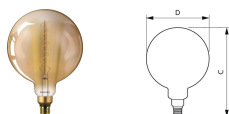

Product	D	C
CLA LEDBulb SP ND 2.3-14W E27 GOLD A60CL	60	106

CLA LEDBulb SP ND 5-25W E27 GOLD ST64 CL

Product	D	C
LEDClassic 12W Heart E27 2000K GOLD ND	127	168

Product	D	C
CLA LEDBulb D 7-55W ST64 E27 825 GOLD	64	148