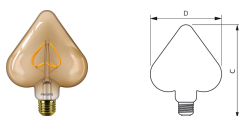

Product	D	C
CLA LEDBulb SP ND 2.3-14W E27 GOLD A60CL	60	106

CLA LEDBulb SP ND 5-25W E27 GOLD ST64 CL

Product	D	C
LEDClassic 12W Heart E27 2000K GOLD ND	127	168

Product	D	C
CLA LEDBulb D 7-55W ST64 E27 825 GOLD	64	148