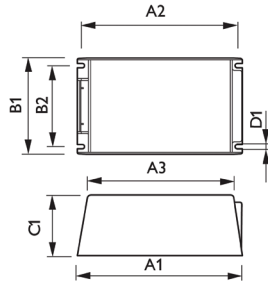

Product ID	A1	A2	B1	B2	C1	D1
HID-DV PROG Xt 210 CDMe/CPO	169	156.0	100	81.5	58	4.8
HID-PV 315/S CDM	215.0	204.5	128.5	111.5	60.0	4.2

Dimensions in mm