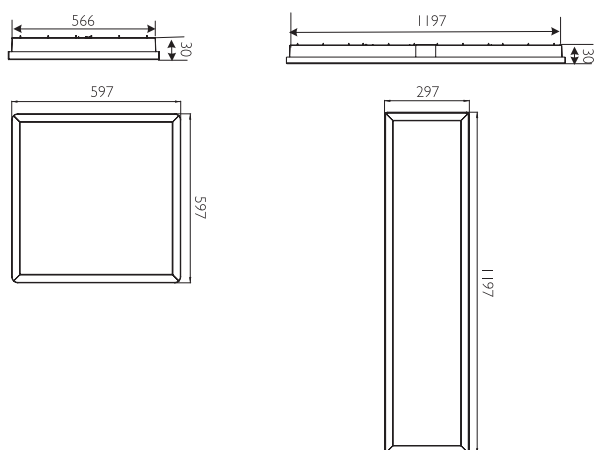

Product ID	L (mm)	W (mm)	H (mm)
RC100C Rectangle	1197	297	30
RC100C Square	597	597	30

Dimensions in mm (Nominal)

CORELINE LED

Family Name	Coreline
Model	RC100C - Recessed ver.
Lumen/ Watt	2600lm/31W 3700lm/41W
Lamp Colour	4000K (3000K available on request)
Colour Rendering Index (CRI)	≥80
Lifetime (L70)	50,000 Hours
UGR	19 - square version 22 - rectangle version
Louvre/Optics	Light guide with diffuser
Driver	Integrated driver
Dimmable	DALI or 0 - 10v options