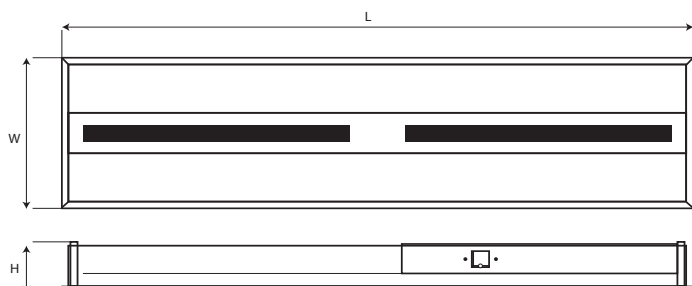

Product ID	L (mm)	W (mm)	H (mm)
RC420B LED 35/S W30L120	1197	297	121
RC420B LED 35/S W60L60	597	597	121
RC420B LED 35/S W60L120	1197	597	121
RC420B LED 50/S W60L120	1197	597	121

Dimensions in mm (Nominal)

COREVIEW 2

Type	RC420B
Power	44W for 3800 lm 56W for 4900 lm
Luminous flux	RC420 35/S W30 L120 (3800 lumens) RC420 35/S W60 L60 (3800 lumens) RC420 35/S W60 L120 (3800 lumens) RC420 50/S W60 L120 (4900 lumens)
Correlated colour temperature	4000K (3000K available on request)
Colour Rendering Index (CRI)	≥80
Lifetime (L70)	50,000 hrs
Driver	Integrated
Mains voltage	100-240V/50-60HZ

Dimmable	Option available on request
Material	Housing frame: Steel Optical lens: PMMA
Colour	White
Optical cover	Light guide with diffuser
IP	20
Flex & Plug	Yes