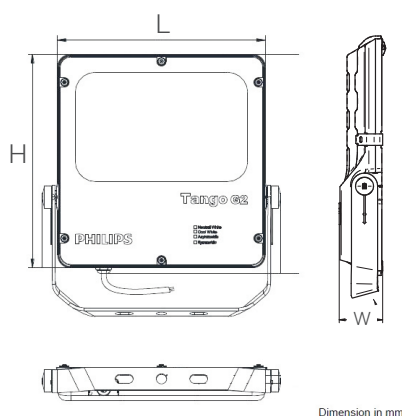

Tango G2 LED

Tango G2 LED is a general purpose mid-power LED floodlighting luminaire suitable for various lighting applications, including area lighting, billboard, façade, and other general applications. Similar to the Tango LED floodlight, the Tango G2 LED floodlight incorporates a mid-power LED light source, optical system, heat sink and driver into an even smaller and lighter compact housing. Its specially designed heat sink incorporates aesthetics and functionality whilst ensuring reliability and long lifetime. Tango LED takes advantage of all of these features and provides an affordable energy efficient floodlighting solution.

Product ID	L (mm)	W (mm)	H (mm)
BVP281	412	64	454
BVP282	655	60	480

Dimensions in mm (Nominal)

Tango G2 LED continued

TANGO G2 LED

Family Name	Tango G2 LED
Model	BVP281, BVP282
Lumens	BVP281 (4,000lm, 8000lm, 12,000lm), BVP282 (16,000, 20,000lm)
Wattage	BVP281 (40W, 80W, 120W), BVP282 (160W, 200W)
Lamp Colour	4000K, 6500K
Colour Rendering Index (CRI)	≥80
Flex	1.5m Flex
Lifetime (L70)	50,000 hrs
Classifications	IP65, IK07, Class I

Optics	SWB
Driver	Integrated driver
Surge Protection	10kV
Installation	Universal Bracket
Weight	BVP281 (6.5kg), BVP282 (11.8kg)
Colour of housing	Grey Aluminium
Application	Area lighting, bill board, façade, industry area, and other general applications.
Accessories	N/A