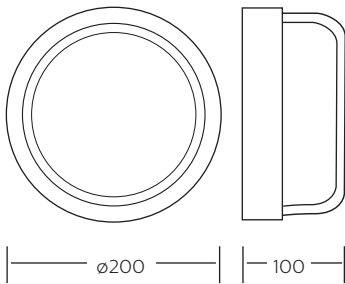

## Italia Range

A range of bulkhead luminaires combining aesthetics and practicality. Choose from compact fluorescent for high efficiency and long life incandescent sources for perfect colour rendition. Italia bulkheads may be ceiling or wall mounted. Lamps not included.

PL4700

PL4700

Dimensions in mm

\* Order lamps separately