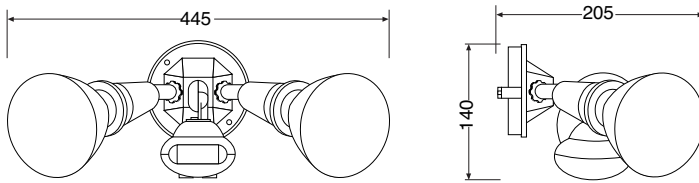

Sensor Lights QHF560

The Philips QHF560 is a compact flexible security light which can be mounted on walls or under eaves. The QHF560 consists of two weatherproof lamp holders and seals. IP42, It has an adjustable PIR movement activated sensor with a 12 metre area of coverage at 110°. Black or white finish. Kombi packs include 2 x PAR38 120W lamps. or 2 x CFL 23W.

Dimensions in mm

* Lamps included in fitting