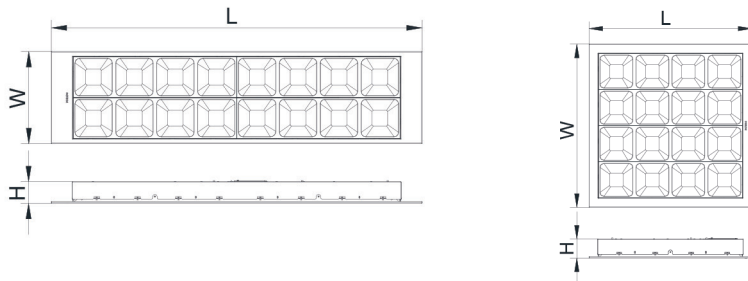

*When a new luminaire reaches 70% of its initial lumens, (Figures based on IESNA TM21 calculations)

Dimensions

Model	Width (mm)	Length (mm)	Height (mm)	Weight (kg)
Recessed - Rectangle	297	1197	70	5.3
Recessed - Square	597	597	70	5.3

*Dimensions shown above are nominal measurement. Slight variation in dimension may occur in production.

*Also available in 297mm x 597mm and 1197mm x 148mm and 1492mm x 148mm

PowerBalance RC600B
Recessed - Rectangle