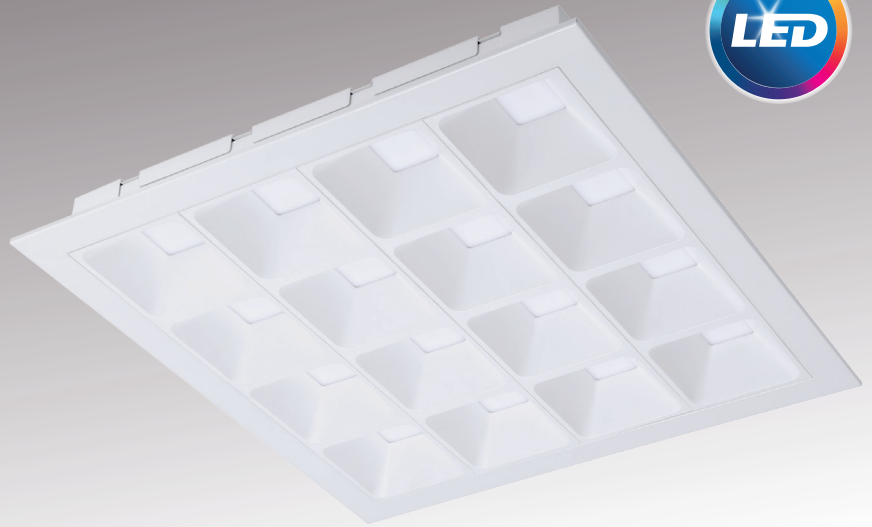

PHILIPS

PowerBalance 3.0

24 - 32W

Choose PowerBalance 3.0 for **energy efficient office lighting** that inspires

Create a comfortable working environment with the Philips PowerBalance 3.0 LED luminaire, The PowerBalance 3.0 has been designed specifically for offices and especially where glare control is of a high priority. It utilises the latest Smart Pyramid Optics for excellent light control.

You'll be saving on operational costs too with **advanced LED Technology that provides energy saving of up to 55%** compared to a conventional Philips T5 fitting and a rated lifetime of up to 75,000 hours*. The understated design of the PowerBalance 3.0 looks good in any office environment.

Product data

Family name	PowerBalance 3.0 (RC420B)	
Model type	LED30S	LED40S
Power	24W	32W
System lumen	3100lm	4000lm
Power factor	0.9	
CCT	4000K (NW), 3000K (WW) available on request	
CRI	>80	
SDCM	<4	
UGR	<16	
Operating temperature	25°C	
Lifetime*	75,000 hours @ L70	
Driver Type & Controls	Dali, Actilume Wireless	
IP rating	IP20	
Electrical class	Class I	
Input voltage	220V-240V, 50/60Hz	
Mounting type	Recessed (T-Rail), Plaster ceiling kits available on request	
Housing colour	White Powder Coated (RAL)	
Optic	Smart Pyramid Optics (SPO)	
Applications	Commercial buildings, Open office, Cell office	

*When a new luminaire reaches 70% of its initial lumens, (Figures based on IESNA TM21 calculations)

Dimensions

Model	Width (mm)	Length (mm)	Height (mm)	Weight (kg)
Recessed - Rectangle	297	1197	70	5.3
Recessed - Square	597	597	70	5.3