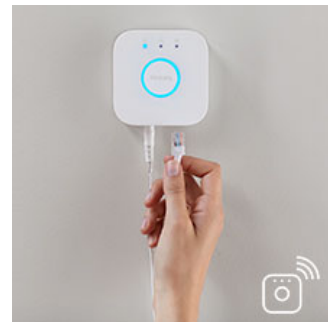

Requires a Philips Hue bridge

Connect your Philips Hue lights with the Bridge to control your lights from your smartphone or tablet via the Philips Hue app. Or control your Philips Hue lights with the Philips Hue dimmer indoor switch for on/off and dimming functionalities.