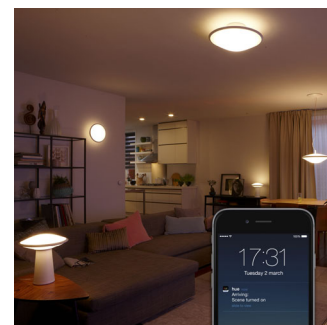

All shades of white light

Set the right ambience for any moment with a range of beautiful, natural white LED light. Use the app on your smart device to set any shade of white light, from cool energizing daylight (6700K) to relaxing warm white light (2200K).

3115331PH

Hue app or any third party app developed for Hue. Set timers, notifications, alarms, geofencing for soft security, and sync to your entertainment system for the full Hue experience.

Timers & light notifications

Set your Philips Hue lights to notify you of incoming calls, messages, social media updates, appointments, the weather and other relevant communications received through your smart device. Through the IFTTT platform, you can set different behaviors for your lighting. Hue's ambient light notifications are a pleasant way to keep you informed and connected.

Safety and security at home

Make it look like you are at home even when you are away. Set scheduled alarms or use timers to turn your lights on and off at fixed or random times. With online access, you can also control your home lighting directly via the app on your smart device. Enable geofencing in the app and your lights will automatically turn on or off when you enter or leave the house. Convenient and peace of mind - wherever you are.