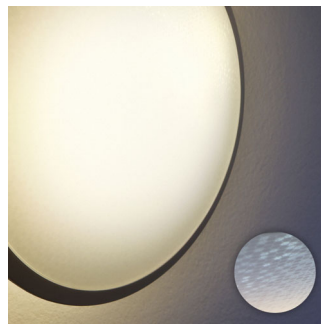

All shades of white light

Set the right ambience for any moment with a range of beautiful, natural white LED light. Use the app on your smart device to set any shade of white light, from cool energizing daylight (6700K) to relaxing warm white light (2200K).

Double the Hue experience

This Philips Hue light has two integrated independent light sources, so you can mix warm and cool white light to match your moment and set functional lighting for your activity at the same time.

Smooth wireless dimming

Adjust the brightness of your Philips Hue lights easy and seamlessly via your smart device. No need to rewire your home or install a wall dimmer.

3D texture for sparkling light

Hue Phoenix has a 3D texture that enhances its looks and gives a pleasant diffusion of light. The surface of the lamp is covered with a hexagonal pattern that captures and reflects light, which creates a sparkling effect. The effect changes depending on your viewing angle, making Hue Phoenix a dynamic and eye-catching piece of decoration in your home, even when the lights are off.