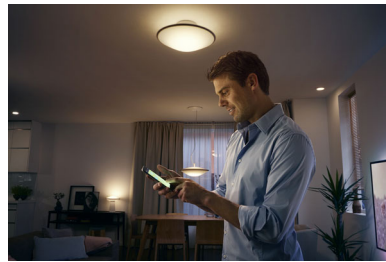

Smooth wireless dimming

Adjust the brightness of your Philips Hue lights easy and seamlessly via your smart device. No need to rewire your home or install a wall dimmer.