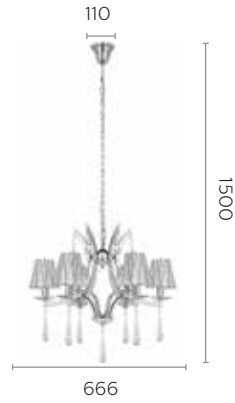

myLiving

COMMERCIAL CODE

12 NC

30690/31

Centerpiece

White

Metal, crystal

Eco Halogen E14, 42W X 3 not included

666 X 666 X 1500

Adjustable height

20,000

30699/30