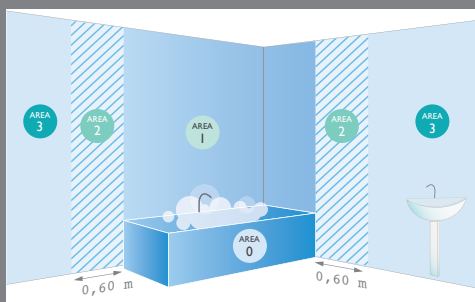

The right light for the right area

At Philips, we work with a simple IP* Table to help you cross check whether the article of your choice is suitable for the area you have in mind.

Area 0 – Bathtub

Philips does not recommend any light fixtures within the bathtub.

Area 1 – General area

For the spaces immediately above the bathtub, light fixtures must be at least IP65.

Area 2 – Under the cabinet

General lighting from luminaries installed on the ceiling can provide the illumination needed here.

Safety note: This area normally stretches to 0.6m outside the bath/shower. Since there is a risk of water accidentally splashing on the fitting, an IP rating of at least IPX4 is required.

Area 3 – Inside the drawer

This area requires bright and shadow free light for task orientated activities like shaving or make-up application.

Lights on both sides of the mirror will provide you with bright and even light.

Indirect or diffused lighting will complement the general lighting requirement in this area.

Safety note: This area stretches beyond zone 2. As long as there is no chance of the fixture being splashed with water or steam, an IPX1 rating is sufficient. A higher IP rating can always be used for added safety precaution.

* IP (Ingress Protection) – refers to the sealing effectiveness of electric equipment against the intrusion of foreign bodies and in the case of Philips AquaFit, against moisture.