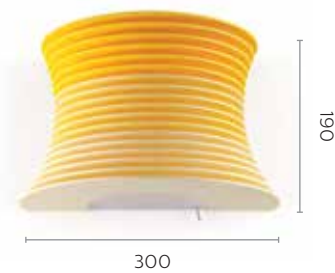

myLiving

COMMERCIAL CODE

12 NC

60201/34 Silices

60201/35 Silices

Application

Suspension light

Suspension light

Color

Yellow

Blue

Material

Synthetics, metal

Synthetics, metal

Lamp base & wattage

Tornado E27, 24W X 3 not included

Tornado E27, 24W X 3 not included

Dimensions (L X W X H) mm

400 X 400 X 1700

400 X 400 X 1700

Extra Feature

Adjustable height

Adjustable height

Price (Baht)

16,900

16,900

COMMERCIAL CODE

12 NC

60202/34

60202/35

Application

Wall light

Wall light

Color

Yellow

Blue

Material

Synthetics, metal

Synthetics, metal

Lamp base & wattage

Tornado E27, 24W not included

Tornado E27, 24W not included

Dimensions (L X W X H) mm

300 X 183 X 190

300 X 183 X 190

Extra Feature

On-base switch

On-base switch

Price (Baht)

6,300

6,300