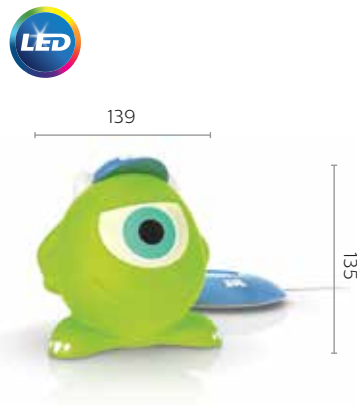

71705/33 SoftPal Mike

71705/83 SoftPal Sulley

Application	Table light
Color	Green
Material	Synthetics
Lamp base & wattage	LED 0.18W
Dimensions (L X W X H) mm	139 X 139 X 135
Extra Feature	Tilt to on/off, induction charger
Price (Baht)	1,490

Application	Table light
Color	Green
Material	Synthetics
Lamp base & wattage	LED 0.18W
Dimensions (L X W X H) mm	139 X 139 X 135
Extra Feature	Tilt to on/off, induction charger
Price (Baht)	1,490

Application	Table light
Color	Blue
Material	Synthetics
Lamp base & wattage	LED 0.18W
Dimensions (L X W X H) mm	139 X 139 X 135
Extra Feature	Tilt to on/off, induction charger
Price (Baht)	1,490