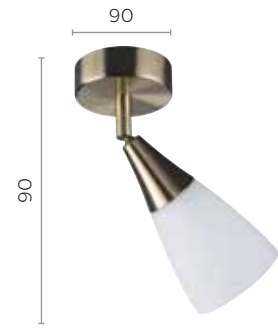

Application	Spot light	Spot light
Color	Matt chrome	Bronze
Material	Glass, metal	Glass, metal
Lamp base & wattage	Tornado E14, 12W not included	Tornado E14, 12W not included
Dimensions (L X W X H) mm	80 X 80 X 90	80 X 80 X 90
Extra Feature	On-base switch	On-base switch
Price (Baht)	1,100	1,100