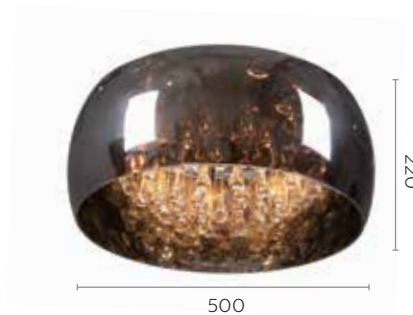

Application	Ceiling light	Suspension light
Color	Metalic black	Metalic black
Material	Glass crystal	Glass, crystal
Lamp base & wattage	Eco Halogen E14, 42W X 6 not included	Eco Halogen E14, 42W X 4 not included
Dimensions (L X W X H) mm	500 X 500 X 220	400 X 400 X 1750
Extra Feature	-	Adjustable height
Price (Baht)	22,300	13,400