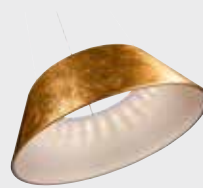

Vibrant Expressions