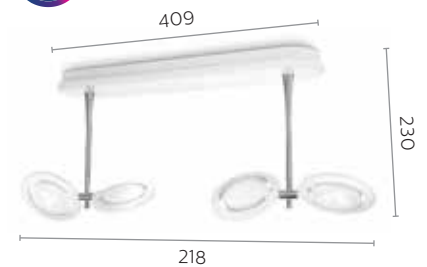

Spot light

White

Aluminum

LED 7.5W X 4 included, 2700K
warm white light

409 X 218 X 230

Dimmable*

14,500

*Dimmable / dimtone with separately available commercial trailing-edge dimmers.