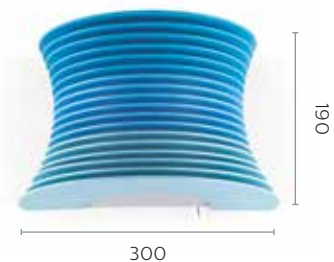

60202/35

Application

Wall light

Wall light

Color

Yellow

Blue

Material

Synthetics, metal

Synthetics, metal

Lamp base & wattage

Tornado E27, 24W not included

Tornado E27, 24W not included

Dimensions (L X W X H) mm

300 X 183 X 190

300 X 183 X 190

Extra Feature

On-base switch

On-base switch

Price (Baht)

6,300

6,300