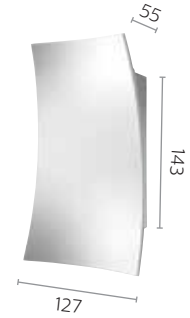

Application

Ceiling light

Color

Chrome

Material

Aluminum

Lamp base & wattage

LED 7.5W x 2 included, 2700K warm white light
4000K cool white light

Dimensions (L X W X H) mm

490 X 170 X 40

Extra Feature

Dimmable*

Price (Baht)

8,700

69089/29, 69089/31

Wall light

White

Aluminum

LED 7.5W x 2 included, 2700K
warm white light

127 X 55 X 195

On-base switch

6,700

COMMERCIAL CODE

12 NC

69089/11, 69089/14