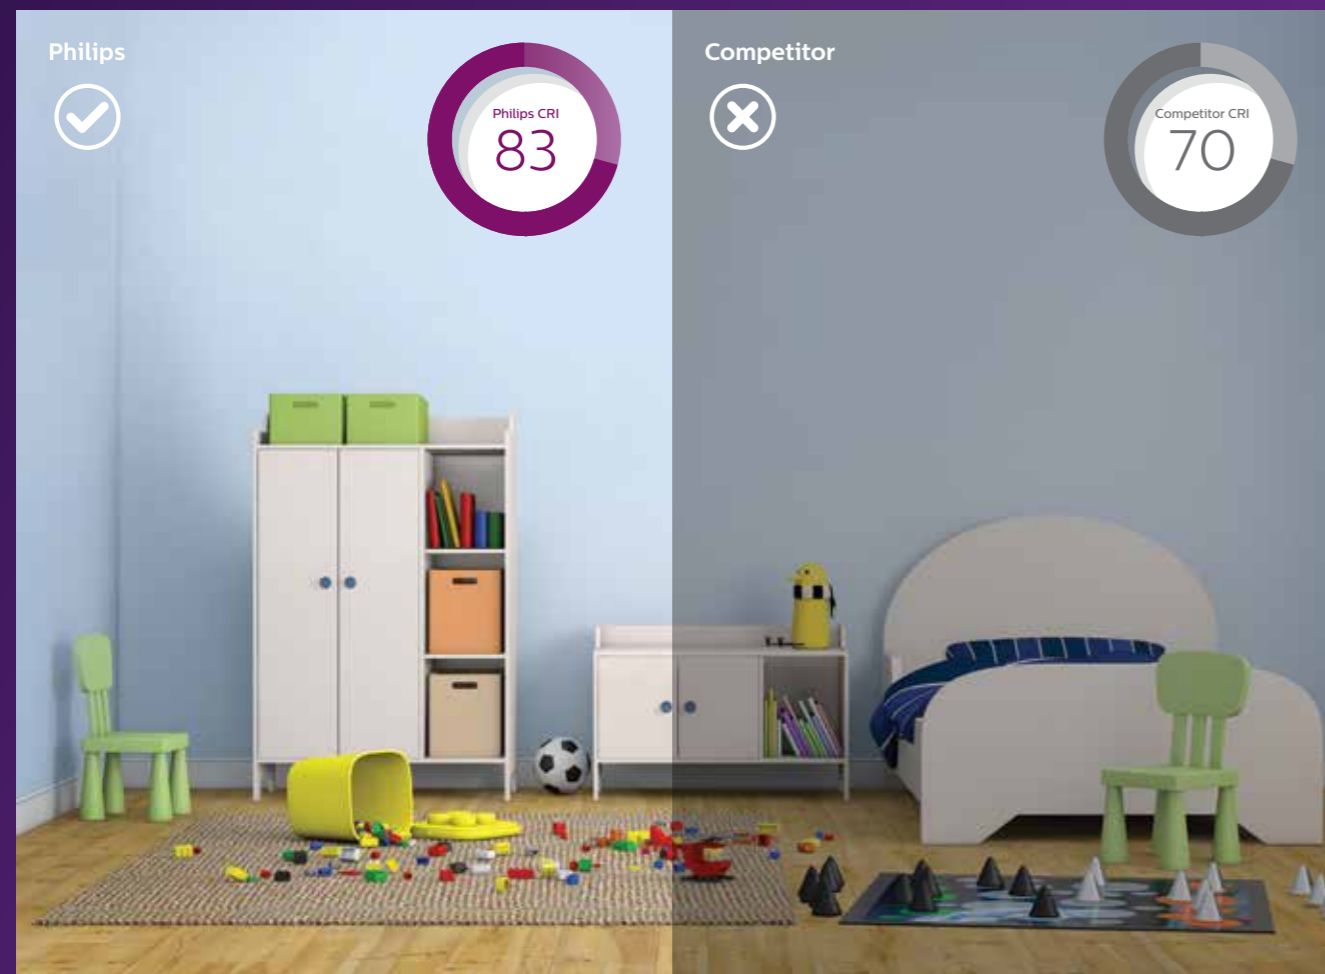

†Based on 6 hours use per day

*Efficient LED light source saves up to 80% energy vs. Philips incandescent bulbs with similar output.

Good CRI

Color Rendering Index (CRI)

The CRI is an indication of light quality and its ability to reproduce colors naturally. Natural vibrant colors are represented by a higher value.

Philips LED light has a CRI above 80 and is amongst the best in class.

CRI range from 80 – 90

CRI range from 70 – 80

Concept **benefits**

- High quality LED for clean bright light
- Adjustable head
- Remote control
- Adjustable height
- Independent slide modules
- Cut to size
- Dimmable
- Touch switch easy light control
- Adjustable light intensity
- Tunable
- Weather proof - IP44
- Ultra slim design