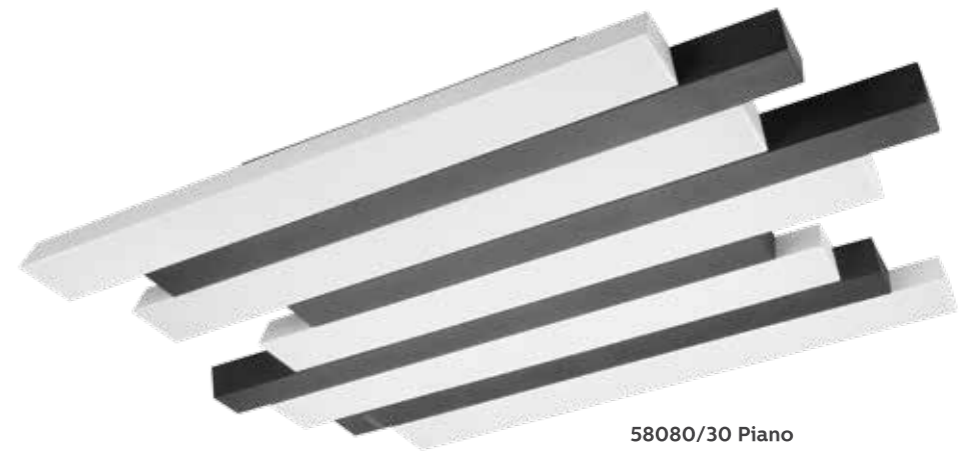

58080/30 Piano

- Ceiling light
- Black, white
- Aluminum
- LED integrated 76W, 4000K cool white light
- 4200lm
- 110 - 240V
- 700(max.900) X 560 X 80mm
- Independent slide modules, dimmable with remote control included

จังหวะและมนต์เสน่ห์ของสีขาว-ดำ

ด้วยชุดโคมไฟ Philips myLiving LED Piano Collection ที่จะมอบอิสระในการปรับแต่งโคมไฟของคุณให้เข้ากับการตกแต่งห้องของคุณ ออกแบบโดยใช้โครงสร้างจากอลูมิเนียมให้อารมณ์เหมือนเครื่องดนตรีวงออร์เคสตรา

- Suspension light
- Aluminum
- Aluminum
- LED integrated 46W, 4000K cool white light
- 1500lm
- 100 - 240V
- 1282 X 403 X 1500mm
- 3-step dimming, adjustable height

- Suspension light
- Aluminum
- Aluminum
- LED integrated 107W, 4000K cool white light
- 4500lm
- 110 - 240V
- 760 X 760 X 1500mm
- Adjustable height, adjustable light intensity: 100% - 50% - 20% with wall switch

- Suspension light
- Aluminum
- Aluminum
- LED integrated 71W, 4000K cool white light
- 2000lm
- 220 - 240V
- 750 X 750 X 1500mm
- 3-step dimming

- Ceiling light
- Black, white
- Aluminum
- LED integrated 32W, 4000K cool white light
- 2000lm
- 110 - 240V
- 420(max.570) X 375 X 80mm
- Independent slide modules

- Suspension light
- Black, white
- Aluminum
- LED integrated 32W, 4000K cool white light
- 1200lm
- 100 - 240V
- 435 X 70 X 1500mm
- Independent slide modules, adjustable height

- Table light
- Black, white
- Aluminum
- LED integrated 12W, 4000K cool white light
- 600lm (light source)
- 110 - 240V
- 365 X 170 X 440mm
- Adjustable light intensity: 100%-70%-40%-5%

*Dimmable with separately available commercial trailing-edge dimmers.