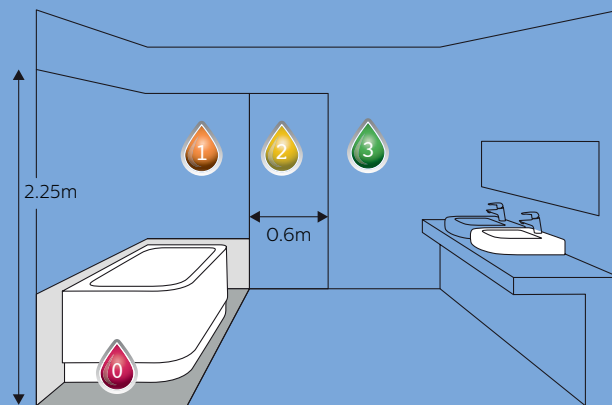

579873116
ZAIA Recessed Spot Light

LED
13.3 x 13.3cm (w x l)
White
2700K warm white
1 x 7.5W SELV

Bathroom

Our collection of easy-to-install luminaires designed specifically for bathrooms and other wet areas, are stylish safe solutions providing both bright, instant light and the right ambience for a variety of applications.

Your safety **first**

When it comes to choosing lighting for the bathroom, safety comes first. That's why our collection exceeds even the strictest European safety standards and regulations for bathroom lighting. Each luminaire comes with everything it needs to work straight out of the box, with easy-to follow instructions for minimal installation. All the lights in the following section can be installed in zones 2 and 3 within a bathroom (see diagram below), so whatever style you choose, you know you've chosen safety too.