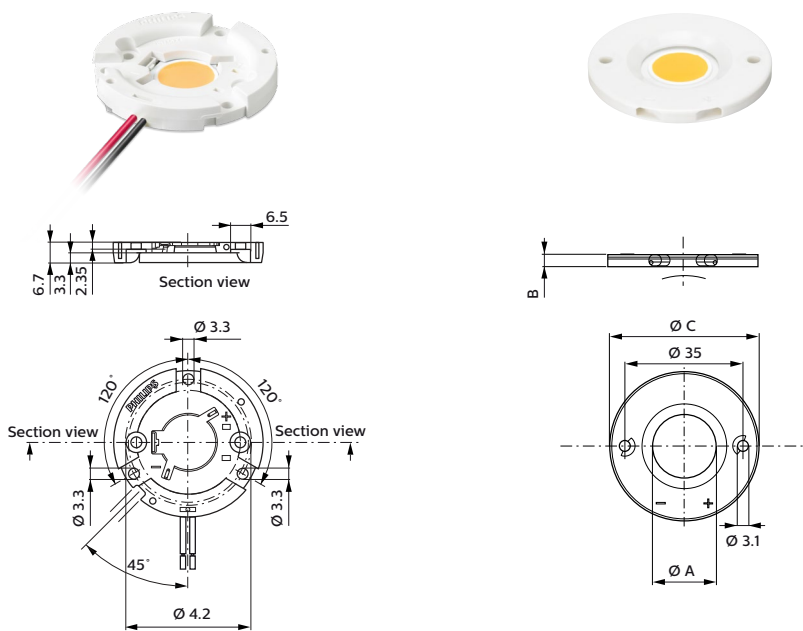

Maximized flexibility

The new modules come with three different holder options:

- Standard: holder with two fixed, pre-molded connection wires (60 cm, pre-tinned)
- Downlight: holder with two fixed, pre-molded connection wires (60 cm, tin-dipped) with an extra sleeve to accommodate strain relief
- Poke-in: holder without fixed wires, but with two connection points allowing users to mount their own wires.

* Average value, depends on type of driver used.

Dimensions (mm)

Standard and downlight version

Poke-in version

LES size of module (mm)	A	B	C
9	15	3.4	44
13, 15	19	3.4	44
19	25.7	3.6	50

Ordering data

System consists of SLM Gen4 module (CoB with holder), driver and Rset.
Each item should be ordered separately.