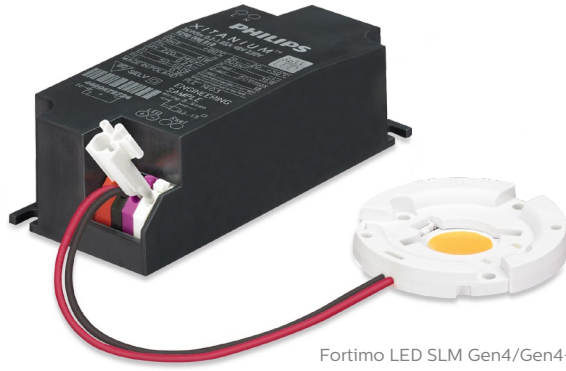

PHILIPS

Fortimo

LED system

SLM Gen4/Gen4+

New levels of
brightness and
saturation in retail

Indoor lighting

Fortimo LED SLM Gen4/Gen4+

Quality of light

Fortimo LED SLM Gen4/Gen4+

High quality of light for spot and downlighting

What's new?

- Unparalleled rendering of rich colors and whites
- A complete portfolio on one single platform
- Flexibility to optimize luminaire performance to the type of merchandise illuminated
- No special cable needed
- Reset on drivers
- Small LES sizes for smaller luminaire designs
- Chip-on-Board (CoB) technology, enabling system efficacy of up to 137 lm/W
- Extended Tc up to 85 °C possible
- Range covers 1100 to 4500 lm
- Available in colors 827, 830, 840, 927 and 930
- Three dedicated product lines
 - SLM Premium White
 - SLM Crisp White
 - SLM Food