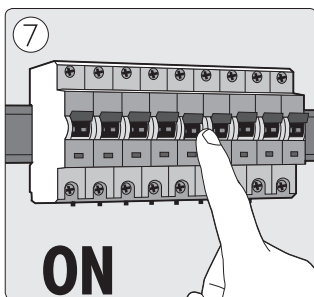

6

Signify
I.B.R.S. / C.C.R.I. Numéro 10461
5600VB Eindhoven, the
Netherlands
☎ 00800-74454775

Signify Australia Limited
65 Epping Road, North Ryde,
NSW, 2113 Australia
Toll Free number: 1300 304 404

Signify New Zealand Limited
123 Carlton Gore Road
Newmarket, Auckland 1023
New Zealand
Tel: 0800 454 448