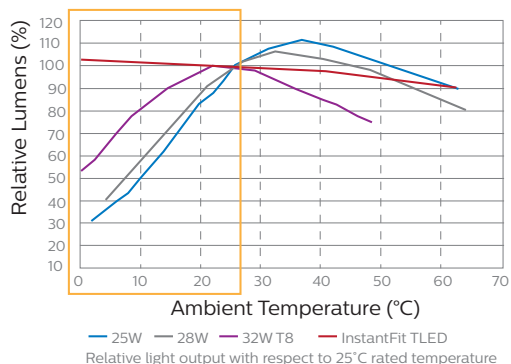

Ballast Compatibility Guide

Please refer to www.philips.com/instantfit for instant start ballasts details and the latest ballast compatibility guide.

Relative Light Output vs. Ambient Temperature

4' T8 Lamps - 0.88 BF Ballast

Suitable for use in fixtures where ambient temperature is between -4°F (-20°C) and 113°F (45°C).

Warning: Philips LED T8 InstantFit lamps will only operate properly on compatible Instant-start and Programmed-start ballasts. Please refer to the Philips LED T8 InstantFit Installation Guide, which can be obtained through your local Philips Sales Representative, or visit www.philips.com/instantfit

FCC Note: This device complies with Part 18 of the FCC Rules.