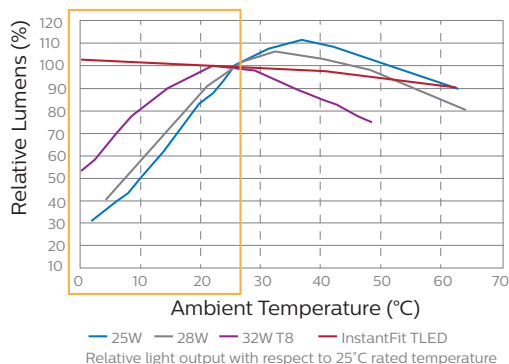

Ballast Compatibility Guide

Please refer to www.philips.com/instantfit for instant start ballasts details and the latest ballast compatibility guide.

Relative Light Output vs. Ambient Temperature

4' T8 Lamps - 0.88 BF Ballast

Suitable for use in fixtures where ambient temperature is between -4°F (-20°C) and 113°F (45°C).

Warning: Philips LED T8 InstantFit lamps will only operate properly on compatible Instant-start and Programmed-start ballasts. Please refer to the Philips LED T8 InstantFit Installation Guide, which can be obtained through your local Philips Sales Representative, or visit www.philips.com/instantfit

FCC Note: This device complies with Part 18 of the FCC Rules.