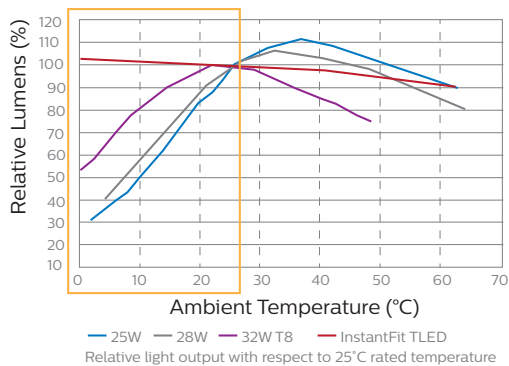

Philips InstantFit LED PLC 4-pin and T8 electro magnetic compatible lamps

Shipping Data (Subject to change without notice)

Product Number	SKU UPC (0-46677)	Outer Bar Code (5-00-46677)	Case Qty.	Case Weight (lbs.)	Case Cube (cu. Ft.)	Pallet Qty	Lamps/SKU	SKUs per Layer	Layers High	SKU Dimensions (W x D x H) (In.)	Case Dimensions (W x D x H) (In.)	Pallet Dimensions (W x D x H) (In.)
InstantFit LED 4-pin lamps												
45836-4	45836-2	45836-7	10	2.26	0.113	3250	1	650	5	1.3 x 1.3 x 6.4	8 x 3.4 x 7.2	47.2 x 39.4 x 41.6
45837-2	45837-9	45837-4	10	2.26	0.113	3250	1	650	5	1.3 x 1.3 x 6.4	8 x 3.4 x 7.2	47.2 x 39.4 x 41.6
45838-0	45838-6	45838-1	10	2.26	0.113	3250	1	650	5	1.3 x 1.3 x 6.4	8 x 3.4 x 7.2	47.2 x 39.4 x 41.6
45839-8	45839-3	45839-8	10	2.26	0.113	3250	1	650	5	1.3 x 1.3 x 6.4	8 x 3.4 x 7.2	47.2 x 39.4 x 41.6
45840-6	45840-9	45840-4	10	2.55	0.129	2100	1	350	6	2 x 2 x 4.9	11 x 4.5 x 4.5	47.2 x 39.4 x 39.8
45841-4	45841-6	45841-1	10	2.55	0.129	2100	1	350	6	2 x 2 x 4.9	11 x 4.5 x 4.5	47.2 x 39.4 x 39.8
45842-2	45842-3	45842-8	10	2.55	0.129	2100	1	350	6	2 x 2 x 4.9	11 x 4.5 x 4.5	47.2 x 39.4 x 39.8
45843-0	45843-0	45843-5	10	2.55	0.129	2100	1	350	6	2 x 2 x 4.9	11 x 4.5 x 4.5	47.2 x 39.4 x 39.8
InstantFit LED T8 EM compatible - 4' glass												
46311-7	46311-3	46311-8	10	6.26	1.06	360	1	40	9	1.1 x 1.1 x 48.0	49.8 x 8.8 x 4.2	51.2 x 39.4 x 43.4
46312-5	46312-0	46312-5	10	6.26	1.06	360	1	40	9	1.1 x 1.1 x 48.0	49.8 x 8.8 x 4.2	51.2 x 39.4 x 43.4

Relative Light Output vs. Ambient Temperature

4' T8 Lamps - 0.88 BF Ballast

Suitable for use in fixtures where ambient temperature is between -4°F (-20°C) and 113°F (45°C).

Warning: Philips LED T8 InstantFit lamps will only operate properly on compatible Instant-start and Programmed-start ballasts. Please refer to the Philips LED T8 InstantFit Installation Guide, which can be obtained through your local Philips Sales Representative, or visit www.philips.com/instantfit

FCC Note: This device complies with Part 18 of the FCC Rules.

1. Based on the next leading competitor and their number of compatible ballasts at time of printing.
  2. Savings based on comparison to F32T8 electronic instant start systems.
  3. Tested to B50 L70 requirement with a ballast factor < 0.88.
  - (1) Lamp F32T8 electronic instant start system with 0.88 ballast factor= 58 system watts; (2) Philips InstantFit LED T8 =29 system watts. 58 - 29 = 29 system watts saved and 29/58 = 50% energy saved.
  5. LED lifetime means the length of time (in hours) until half of the LED light sources maintain at least 70% of their initial lumen output (B50, L70). Testing with a ballast whose ballast factor is ≤ 0.88
  6. Compatibility subject to change as additional ballasts are tested. If you do not see your ballast on the compatibility list please contact your local Philips Lighting representative.
  7. Photometric testing consistent with IES LM-79.
  8. Measured data provided as a reference. System power may vary depending on ballast manufacturer and ballast age. Please refer to www.philips.com/instantfit for the latest ballast compatibility guide.
  - (1) Lamp F40T12 rapid start system = 52 system watts; (1) Philips InstantFit LED T8 = 26 system watts. 52 - 26 = 26 system watts saved and 26/52 = 50% energy saved.
2. This lamp is DLC 4.0 qualified.
   - Products offered under the Trade Agreements Act (TAA).
     For more information, visit <http://www.va.gov/oal/business/fss/taa.asp>

© 2017 Philips Lighting Holding B.V. All rights reserved. Philips reserves the right to make changes in specifications and/or to discontinue any product at any time without notice or obligation and will not be liable for any consequences resulting from the use of this publication.

Philips Lighting North America Corporation
200 Franklin Square Drive, Somerset, NJ 08873
Tel. 855-486-2216

Philips Lighting Canada Ltd.
281 Hillmount Rd, Markham, ON, Canada L6C 2S3
Tel. 800-668-9008