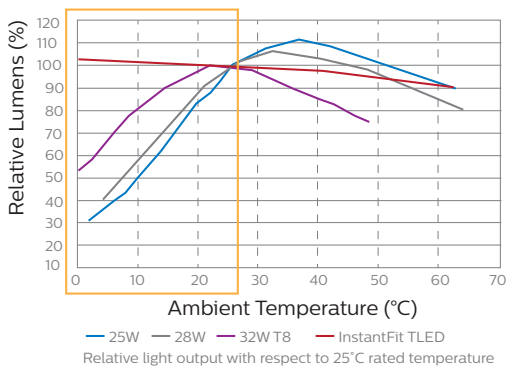

Philips InstantFit LED lamps

Philips InstantFit LED T8 electro magnetic compatible lamps

Shipping Data (Subject to change without notice)

Product Number	SKU UPC (0-46677)	Outer Bar Code (5-00-46677)	Case Qty.	Case Weight (lbs.)	Case Cube (cu. Ft.)	Pallet Qty	Lamps/SKU	SKUs per Layer	Layers High	SKU Dimensions (W x D x H) (In.)	Case Dimensions (W x D x H) (In.)	Pallet Dimensions (W x D x H) (In.)
InstantFit LED T8 EM compatible - 4' glass												
46311-7	46311-3	46311-8	10	6.26	1.06	360	1	40	9	1.1 x 1.1 x 48.0	49.8 x 8.8 x 4.2	51.2 x 39.4 x 43.4
46312-5	46312-0	46312-5	10	6.26	1.06	360	1	40	9	1.1 x 1.1 x 48.0	49.8 x 8.8 x 4.2	51.2 x 39.4 x 43.4

Relative Light Output vs. Ambient Temperature

4' T8 Lamps - 0.88 BF Ballast

Suitable for use in fixtures where ambient temperature is between -4°F (-20°C) and 113°F (45°C).

Warning: Philips LED T8 InstantFit lamps will only operate properly on compatible Instant-start and Programmed-start ballasts. Please refer to the Philips LED T8 InstantFit Installation Guide, which can be obtained through your local Philips Sales Representative, or visit www.philips.com/instantfit

FCC Note: This device complies with Part 18 of the FCC Rules.

1. Based on the next leading competitor and their number of compatible ballasts at time of printing.
2. Savings based on comparison to F32T8 electronic instant start systems.
3. Tested to B50 L70 requirement with a ballast factor < 0.88.
4. LED lifetime means the length of time (in hours) until half of the LED light sources maintain at least 70% of their initial lumen output (B50, L70). Testing with a ballast whose ballast factor is ≤ 0.88
5. Compatibility subject to change as additional ballasts are tested. If you do not see your ballast on the compatibility list please contact your local Philips Lighting representative.
6. Photometric testing consistent with IES LM-79.
7. Measured data provided as a reference. System power may vary depending on ballast manufacturer and ballast age. Please refer to www.philips.com/instantfit for the latest ballast compatibility guide.
8. DLC Product ID list is for UL Type A only. The product may also be DLC certified as UL Type C. To verify search the DLC QPL using the model number.
9. Products offered under the Trade Agreements Act (TAA).
   For more information, visit <http://www.va.gov/oal/business/fss/taa.asp>

Not all products are qualified on the DLC QPL. To view our DLC qualified products, please consult the DLC Qualified Products List at www.designlights.org/search.

© 2017 Philips Lighting Holding B.V. All rights reserved. Philips reserves the right to make changes in specifications and/or to discontinue any product at any time without notice or obligation and will not be liable for any consequences resulting from the use of this publication.

Philips Lighting North America Corporation
200 Franklin Square Drive, Somerset, NJ 08873
Tel. 855-486-2216

Philips Lighting Canada Ltd.
281 Hillmount Rd, Markham, ON, Canada L6C 2S3
Tel. 800-668-9008